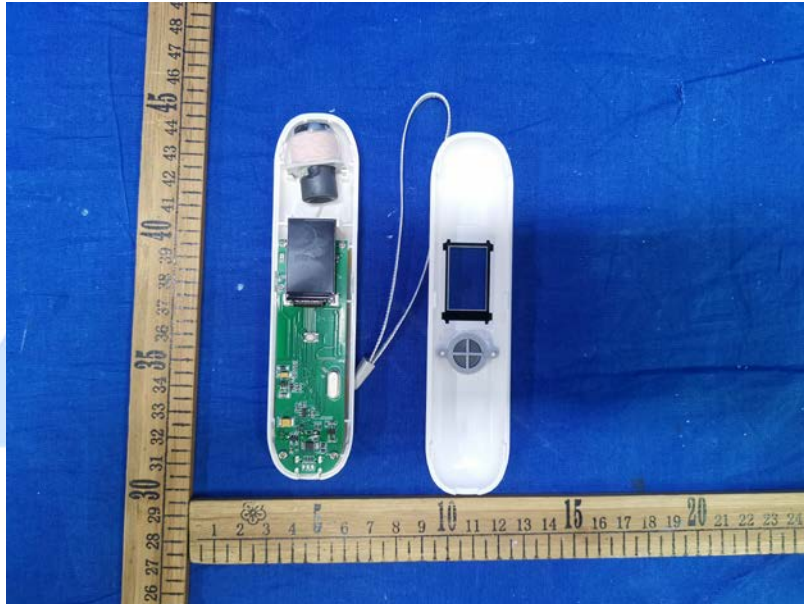

Product Name: RFID Reader

Test Model No.: CT-006

## EUT Constructional Details

▶▶▶ END ◀◀◀