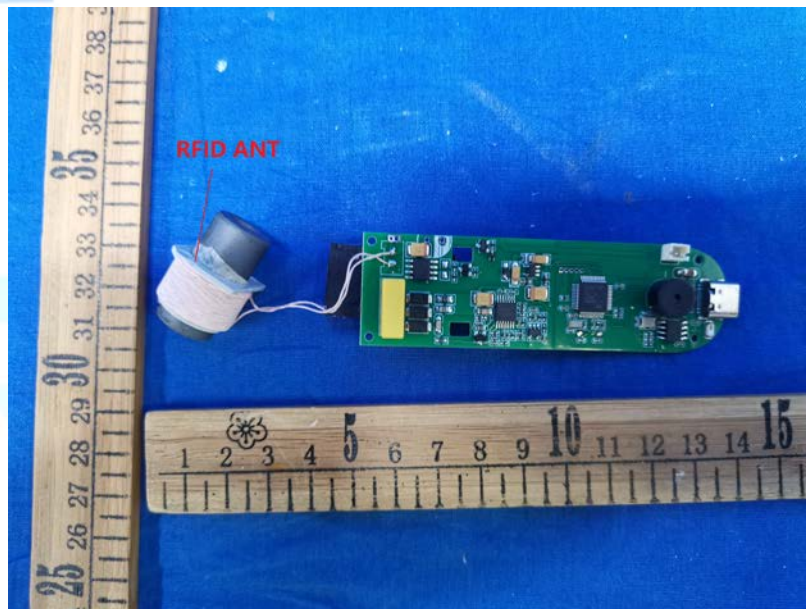

Product Name: RFID Reader

Test Model No.: CT-006

## EUT Constructional Details

▶▶▶ END ◀◀◀