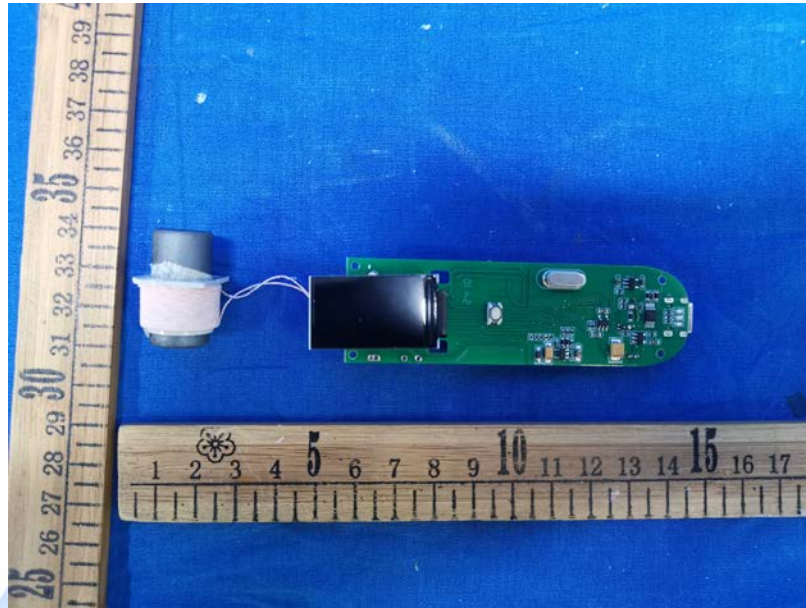

Product Name: RFID Reader

Test Model No.: CT-006

## EUT Constructional Details

▶▶▶ END ◀◀◀