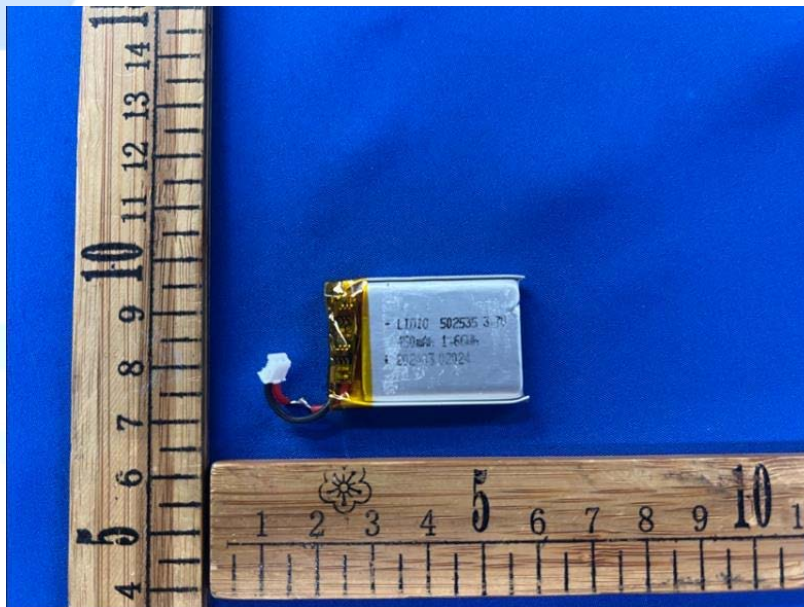

Product Name: RFID Reader

Test Model No.: CT-006

## EUT Constructional Details

▶▶▶ END ◀◀◀