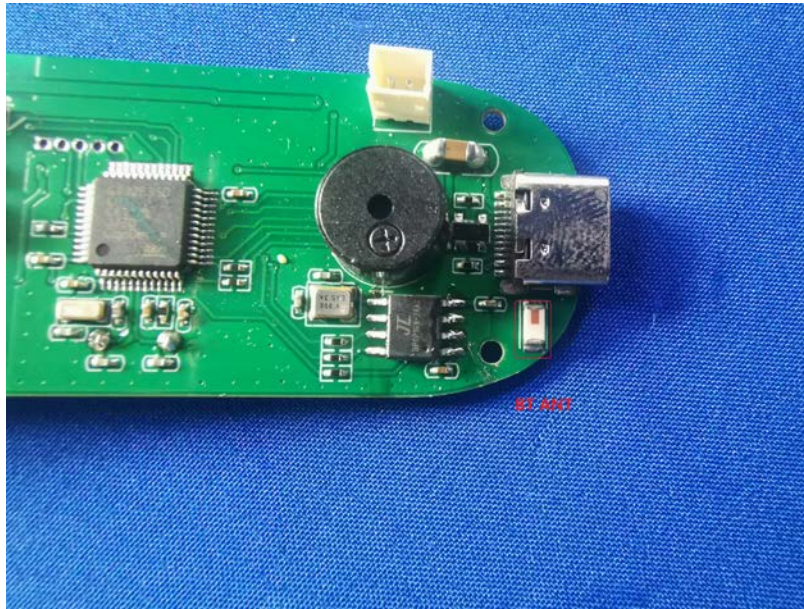

Product Name: RFID Reader

Test Model No.: CT-006

## EUT Constructional Details

▶▶▶ END ◀◀◀