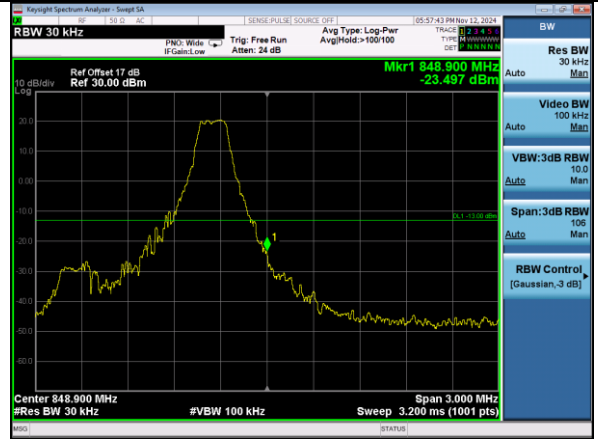

Lowest channel

Highest channel

Test Mode: LTE Band 5 / 5MHz / 1RB / QPSK

Lowest channel

Highest channel

Test Mode: LTE Band 5 / 5MHz / 25RB / QPSK

Lowest channel

Highest channel

Test Mode: LTE Band 5 / 10MHz / 1RB / QPSK

Lowest channel

Highest channel

Test Mode: LTE Band 5 / 10MHz / 50RB / QPSK

Lowest channel

Highest channel

Test Mode: LTE Band 5 / 1.4MHz / 1RB / 16-QAM

Lowest channel

Highest channel

Test Mode: LTE Band 5 / 1.4MHz / 6RB / 16-QAM

Lowest channel

Highest channel

Test Mode: LTE Band 5 / 3MHz / 1RB / 16-QAM

Lowest channel

Highest channel

Test Mode: LTE Band 5 / 3MHz / 15RB / 16-QAM

Lowest channel

Highest channel

Test Mode: LTE Band 5 / 5MHz / 1RB / 16-QAM

Lowest channel

Highest channel

Test Mode: LTE Band 5 / 5MHz / 25RB / 16-QAM

Lowest channel

Highest channel