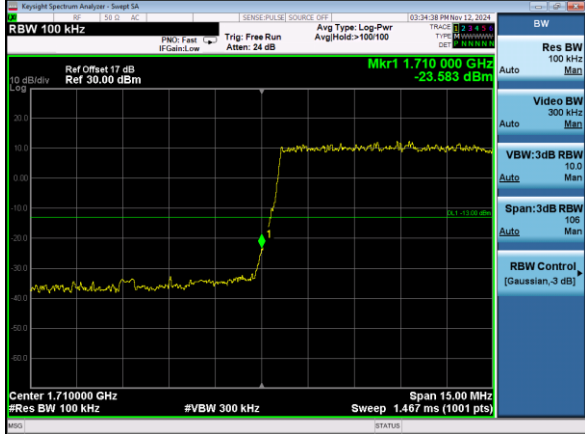

Test Mode: LTE Band 4 / 3MHz / 1RB / 16-QAM

Lowest channel

Highest channel

Test Mode: LTE Band 4 / 3MHz / 15RB / 16-QAM

Lowest channel

Highest channel

Test Mode: LTE Band 4 / 5MHz / 1RB / 16-QAM

Lowest channel

Highest channel

Test Mode: LTE Band 4 / 5MHz / 25RB / 16-QAM

Lowest channel

Highest channel

Test Mode: LTE Band 4 / 10MHz / 1RB / 16-QAM

Lowest channel

Highest channel

Test Mode: LTE Band 4 / 10MHz / 50RB / 16-QAM

Lowest channel

Highest channel

Test Mode: LTE Band 4 / 15MHz / 1RB / 16-QAM

Lowest channel

Highest channel

Test Mode: LTE Band 4 / 15MHz / 75RB / 16-QAM

Lowest channel

Highest channel

Test Mode: LTE Band 4 / 20MHz / 1RB / 16-QAM

Lowest channel

Highest channel

Test Mode: LTE Band 4 / 20MHz / 100RB / 16-QAM

Lowest channel

Highest channel

Test Mode: LTE Band 5 / 1.4MHz / 1RB / QPSK

Lowest channel