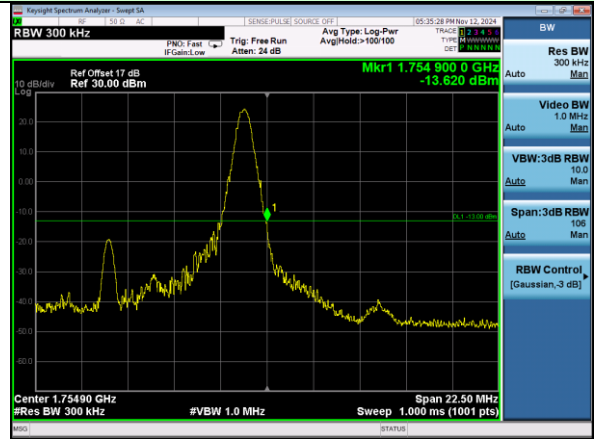

Highest channel

Test Mode: LTE Band 4 / 5MHz / 25RB / 16-QAM

Lowest channel

Highest channel

Test Mode: LTE Band 4 / 10MHz / 1RB / 16-QAM

Lowest channel

Highest channel

Test Mode: LTE Band 4 / 10MHz / 50RB / 16-QAM

Lowest channel

Highest channel

Test Mode: LTE Band 4 / 15MHz / 1RB / 16-QAM

Lowest channel

Highest channel

Test Mode: LTE Band 4 / 15MHz / 75RB / 16-QAM

Lowest channel

Highest channel

Test Mode: LTE Band 4 / 20MHz / 1RB / 16-QAM

Lowest channel

Highest channel

Test Mode: LTE Band 4 / 20MHz / 100RB / 16-QAM

Lowest channel

Highest channel

Test Mode: LTE Band 5 / 1.4MHz / 1RB / QPSK

Lowest channel

Highest channel

Test Mode: LTE Band 5 / 1.4MHz / 6RB / QPSK

Lowest channel

Highest channel

Test Mode: LTE Band 5 / 3MHz / 1RB / QPSK

Lowest channel

Highest channel

Test Mode: LTE Band 5 / 3MHz / 15RB / QPSK