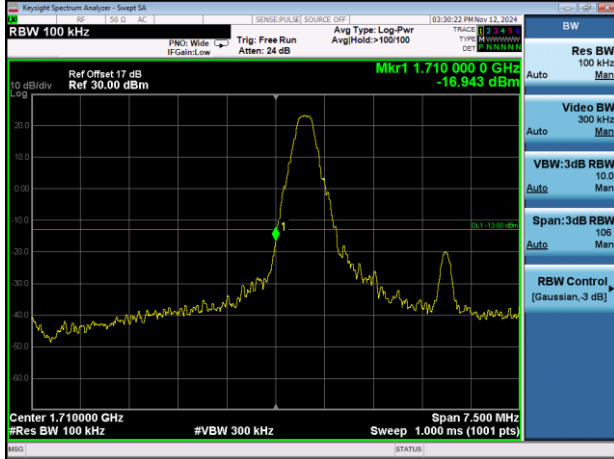

Lowest channel

Highest channel

Test Mode: LTE Band 4 / 1.4MHz / 1RB / 16-QAM

Lowest channel

Highest channel

Test Mode: LTE Band 4 / 1.4MHz / 6RB / 16-QAM

Lowest channel

Highest channel

Test Mode: LTE Band 4 / 3MHz / 1RB / 16-QAM

Lowest channel

Highest channel

Test Mode: LTE Band 4 / 3MHz / 15RB / 16-QAM

Lowest channel

Highest channel

Test Mode: LTE Band 4 / 5MHz / 1RB / 16-QAM

Lowest channel

Highest channel

Test Mode: LTE Band 4 / 5MHz / 25RB / 16-QAM

Lowest channel

Highest channel

Test Mode: LTE Band 4 / 10MHz / 1RB / 16-QAM

Lowest channel

Highest channel

Test Mode: LTE Band 4 / 10MHz / 50RB / 16-QAM

Lowest channel

Highest channel

Test Mode: LTE Band 4 / 15MHz / 1RB / 16-QAM

Lowest channel

Highest channel

Test Mode: LTE Band 4 / 15MHz / 75RB / 16-QAM

Lowest channel

Highest channel