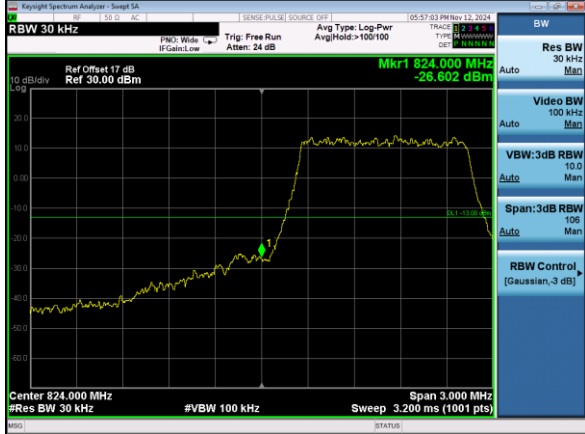

Lowest channel

Highest channel

Test Mode: LTE Band 5 / 5MHz / 1RB / QPSK

Lowest channel

Highest channel

Test Mode: LTE Band 5 / 5MHz / 25RB / QPSK

Lowest channel

Highest channel

Test Mode: LTE Band 5 / 10MHz / 1RB / QPSK

Lowest channel

Highest channel

Test Mode: LTE Band 5 / 10MHz / 50RB / QPSK

Lowest channel

Highest channel

Test Mode: LTE Band 5 / 1.4MHz / 1RB / 16-QAM

Lowest channel

Highest channel

Test Mode: LTE Band 5 / 1.4MHz / 6RB / 16-QAM

Lowest channel

Highest channel

Test Mode: LTE Band 5 / 3MHz / 1RB / 16-QAM

Lowest channel

Highest channel

Test Mode: LTE Band 5 / 3MHz / 15RB / 16-QAM

Lowest channel

Highest channel

Test Mode: LTE Band 5 / 5MHz / 1RB / 16-QAM

Lowest channel

Highest channel

Test Mode: LTE Band 5 / 5MHz / 25RB / 16-QAM

Lowest channel

Highest channel