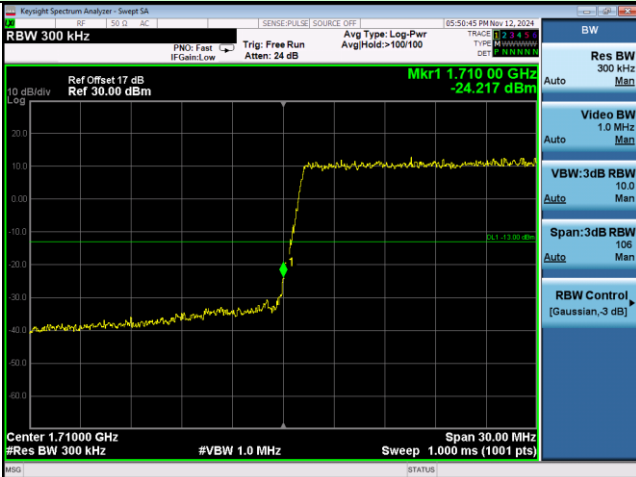

Highest channel

Test Mode: LTE Band 4 / 15MHz / 75RB / QPSK

Lowest channel

Highest channel

Test Mode: LTE Band 4 / 20MHz / 1RB / QPSK

Lowest channel

Highest channel

Test Mode: LTE Band 4 / 20MHz / 100RB / QPSK

Lowest channel

Highest channel

Test Mode: LTE Band 4 / 1.4MHz / 1RB / 16-QAM

Lowest channel

Highest channel

Test Mode: LTE Band 4 / 1.4MHz / 6RB / 16-QAM

Lowest channel

Highest channel

Test Mode: LTE Band 4 / 3MHz / 1RB / 16-QAM

Lowest channel

Highest channel

Test Mode: LTE Band 4 / 3MHz / 15RB / 16-QAM

Lowest channel

Highest channel

Test Mode: LTE Band 4 / 5MHz / 1RB / 16-QAM

Lowest channel