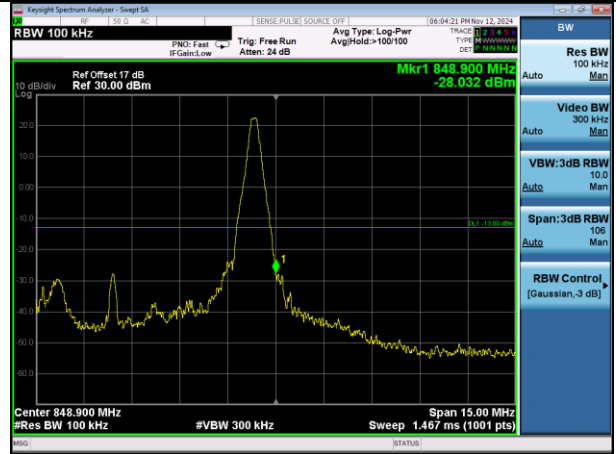

Highest channel

Test Mode: LTE Band 5 / 1.4MHz / 6RB / 16-QAM

Lowest channel

Highest channel

Test Mode: LTE Band 5 / 3MHz / 1RB / 16-QAM

Lowest channel

Highest channel

Test Mode: LTE Band 5 / 3MHz / 15RB / 16-QAM

Lowest channel

Highest channel

Test Mode: LTE Band 5 / 5MHz / 1RB / 16-QAM

Lowest channel

Highest channel

Test Mode: LTE Band 5 / 5MHz / 25RB / 16-QAM

Lowest channel

Highest channel

Test Mode: LTE Band 5 / 10MHz / 1RB / 16-QAM

Lowest channel

Highest channel

Test Mode: LTE Band 5 / 10MHz / 50RB / 16-QAM

Lowest channel

Highest channel