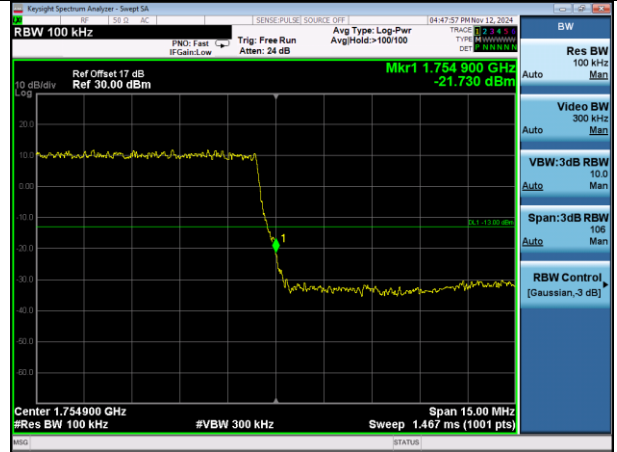

Test Mode: LTE Band 4 / 10MHz / 1RB / QPSK

Lowest channel

Highest channel

Test Mode: LTE Band 4 / 10MHz / 50RB / QPSK

Lowest channel

Highest channel

Test Mode: LTE Band 4 / 15MHz / 1RB / QPSK

Lowest channel

Highest channel

Test Mode: LTE Band 4 / 15MHz / 75RB / QPSK

Lowest channel

Highest channel

Test Mode: LTE Band 4 / 20MHz / 1RB / QPSK

Lowest channel

Highest channel

Test Mode: LTE Band 4 / 20MHz / 100RB / QPSK

Lowest channel

Highest channel

Test Mode: LTE Band 4 / 1.4MHz / 1RB / 16-QAM

Lowest channel

Highest channel

Test Mode: LTE Band 4 / 1.4MHz / 6RB / 16-QAM

Lowest channel

Highest channel