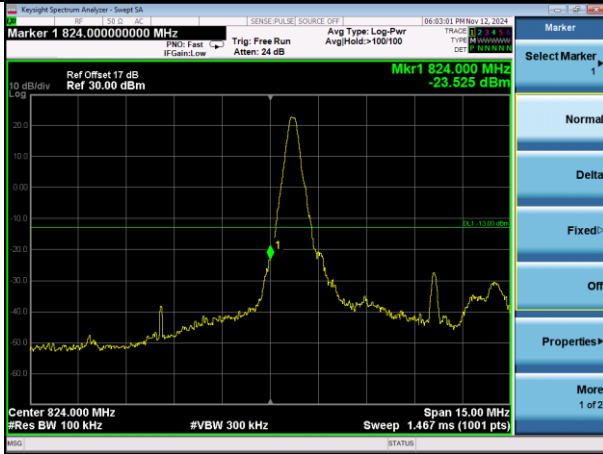

Highest channel

Test Mode: LTE Band 5 / 1.4MHz / 6RB / QPSK

Lowest channel

Highest channel

Test Mode: LTE Band 5 / 3MHz / 1RB / QPSK

Lowest channel

Highest channel

Test Mode: LTE Band 5 / 3MHz / 15RB / QPSK

Lowest channel

Highest channel

Test Mode: LTE Band 5 / 5MHz / 1RB / QPSK

Lowest channel

Highest channel

Test Mode: LTE Band 5 / 5MHz / 25RB / QPSK

Lowest channel

Highest channel

Test Mode: LTE Band 5 / 10MHz / 1RB / QPSK

Lowest channel

Highest channel

Test Mode: LTE Band 5 / 10MHz / 50RB / QPSK

Lowest channel

Highest channel

Test Mode: LTE Band 5 / 1.4MHz / 1RB / 16-QAM

Lowest channel

Highest channel

Test Mode: LTE Band 5 / 1.4MHz / 6RB / 16-QAM

Lowest channel

Highest channel

Test Mode: LTE Band 5 / 3MHz / 1RB / 16-QAM

Lowest channel

Highest channel

Test Mode: LTE Band 5 / 3MHz / 15RB / 16-QAM