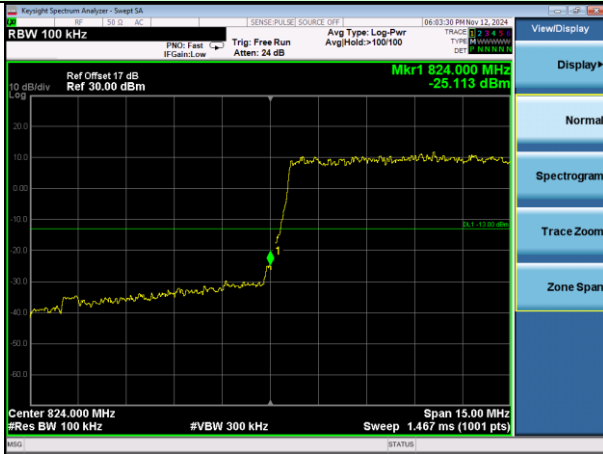

Lowest channel

Highest channel

Test Mode: LTE Band 5 / 5MHz / 1RB / QPSK

Lowest channel

Highest channel

Test Mode: LTE Band 5 / 5MHz / 25RB / QPSK

Lowest channel

Highest channel

Test Mode: LTE Band 5 / 10MHz / 1RB / QPSK

Lowest channel

Highest channel

Test Mode: LTE Band 5 / 10MHz / 50RB / QPSK

Lowest channel

Highest channel

Test Mode: LTE Band 5 / 1.4MHz / 1RB / 16-QAM

Lowest channel

Highest channel

Test Mode: LTE Band 5 / 1.4MHz / 6RB / 16-QAM

Lowest channel

Highest channel

Test Mode: LTE Band 5 / 3MHz / 1RB / 16-QAM

Lowest channel

Highest channel

Test Mode: LTE Band 5 / 3MHz / 15RB / 16-QAM

Lowest channel

Highest channel

Test Mode: LTE Band 5 / 5MHz / 1RB / 16-QAM

Lowest channel

Highest channel

Test Mode: LTE Band 5 / 5MHz / 25RB / 16-QAM

Lowest channel

Highest channel