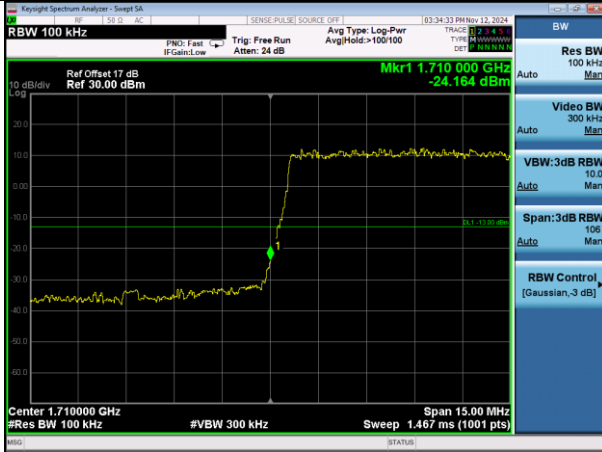

Test Mode: LTE Band 4 / 10MHz / 1RB / QPSK

Lowest channel

Highest channel

Test Mode: LTE Band 4 / 10MHz / 50RB / QPSK

Lowest channel

Highest channel

Test Mode: LTE Band 4 / 15MHz / 1RB / QPSK

Lowest channel

Highest channel

Test Mode: LTE Band 4 / 15MHz / 75RB / QPSK

Lowest channel

Highest channel

Test Mode: LTE Band 4 / 20MHz / 1RB / QPSK

Lowest channel

Highest channel

Test Mode: LTE Band 4 / 20MHz / 100RB / QPSK

Lowest channel

Highest channel

Test Mode: LTE Band 4 / 1.4MHz / 1RB / 16-QAM

Lowest channel

Highest channel

Test Mode: LTE Band 4 / 1.4MHz / 6RB / 16-QAM

Lowest channel

Highest channel