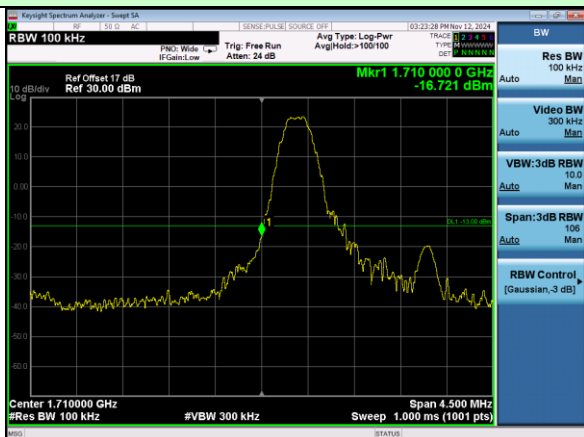

Highest channel

Test Mode: LTE Band 4 / 15MHz / 75RB / QPSK

Lowest channel

Highest channel

Test Mode: LTE Band 4 / 20MHz / 1RB / QPSK

Lowest channel

Highest channel

Test Mode: LTE Band 4 / 20MHz / 100RB / QPSK

Lowest channel

Highest channel

Test Mode: LTE Band 4 / 1.4MHz / 1RB / 16-QAM

Lowest channel

Highest channel

Test Mode: LTE Band 4 / 1.4MHz / 6RB / 16-QAM

Lowest channel

Highest channel

Test Mode: LTE Band 4 / 3MHz / 1RB / 16-QAM

Lowest channel

Highest channel

Test Mode: LTE Band 4 / 3MHz / 15RB / 16-QAM

Lowest channel

Highest channel

Test Mode: LTE Band 4 / 5MHz / 1RB / 16-QAM

Lowest channel

Highest channel

Test Mode: LTE Band 4 / 5MHz / 25RB / 16-QAM

Lowest channel

Highest channel

Test Mode: LTE Band 4 / 10MHz / 1RB / 16-QAM

Lowest channel

Highest channel

Test Mode: LTE Band 4 / 10MHz / 50RB / 16-QAM