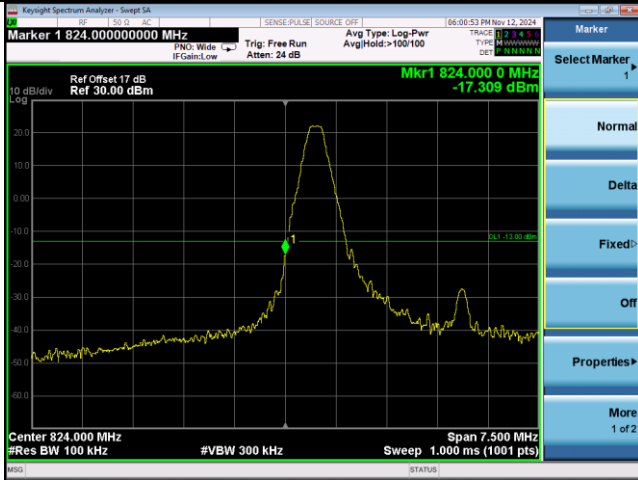

Test Mode: LTE Band 4 / 20MHz / 1RB / 16-QAM

Lowest channel

Highest channel

Test Mode: LTE Band 4 / 20MHz / 100RB / 16-QAM

Lowest channel

Highest channel

Test Mode: LTE Band 5 / 1.4MHz / 1RB / QPSK

Lowest channel

Highest channel

Test Mode: LTE Band 5 / 1.4MHz / 6RB / QPSK

Lowest channel

Highest channel

Test Mode: LTE Band 5 / 3MHz / 1RB / QPSK

Lowest channel

Highest channel

Test Mode: LTE Band 5 / 3MHz / 15RB / QPSK

Lowest channel

Highest channel

Test Mode: LTE Band 5 / 5MHz / 1RB / QPSK

Lowest channel

Highest channel

Test Mode: LTE Band 5 / 5MHz / 25RB / QPSK

Lowest channel

Highest channel