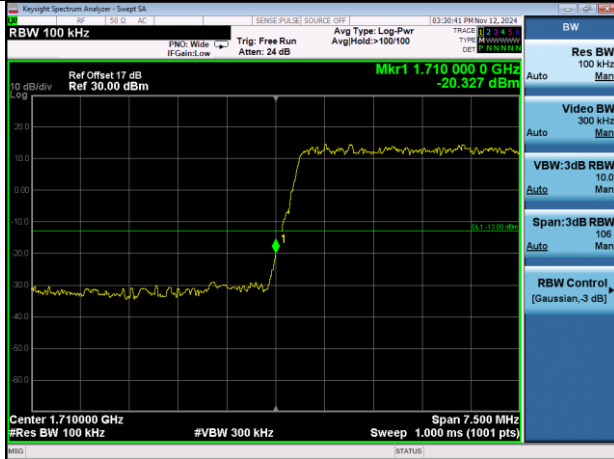

Lowest channel

Highest channel

Test Mode: LTE Band 4 / 1.4MHz / 1RB / 16-QAM

Lowest channel

Highest channel

Test Mode: LTE Band 4 / 1.4MHz / 6RB / 16-QAM

Lowest channel

Highest channel

Test Mode: LTE Band 4 / 3MHz / 1RB / 16-QAM

Lowest channel

Highest channel

Test Mode: LTE Band 4 / 3MHz / 15RB / 16-QAM

Lowest channel

Highest channel

Test Mode: LTE Band 4 / 5MHz / 1RB / 16-QAM

Lowest channel

Highest channel

Test Mode: LTE Band 4 / 5MHz / 25RB / 16-QAM

Lowest channel

Highest channel

Test Mode: LTE Band 4 / 10MHz / 1RB / 16-QAM

Lowest channel

Highest channel

Test Mode: LTE Band 4 / 10MHz / 50RB / 16-QAM

Lowest channel

Highest channel

Test Mode: LTE Band 4 / 15MHz / 1RB / 16-QAM

Lowest channel

Highest channel

Test Mode: LTE Band 4 / 15MHz / 75RB / 16-QAM

Lowest channel

Highest channel