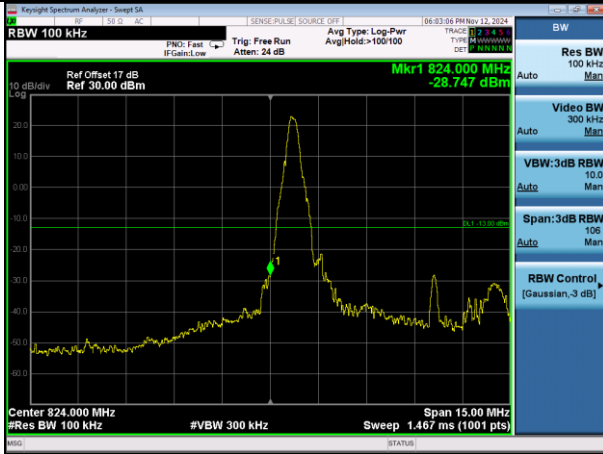

Highest channel

Test Mode: LTE Band 5 / 1.4MHz / 6RB / 16-QAM

Lowest channel

Highest channel

Test Mode: LTE Band 5 / 3MHz / 1RB / 16-QAM

Lowest channel

Highest channel

Test Mode: LTE Band 5 / 3MHz / 15RB / 16-QAM

Lowest channel

Highest channel

Test Mode: LTE Band 5 / 5MHz / 1RB / 16-QAM

Lowest channel

Highest channel

Test Mode: LTE Band 5 / 5MHz / 25RB / 16-QAM

Lowest channel

Highest channel

Test Mode: LTE Band 5 / 10MHz / 1RB / 16-QAM

Lowest channel

Highest channel

Test Mode: LTE Band 5 / 10MHz / 50RB / 16-QAM

Lowest channel

Highest channel