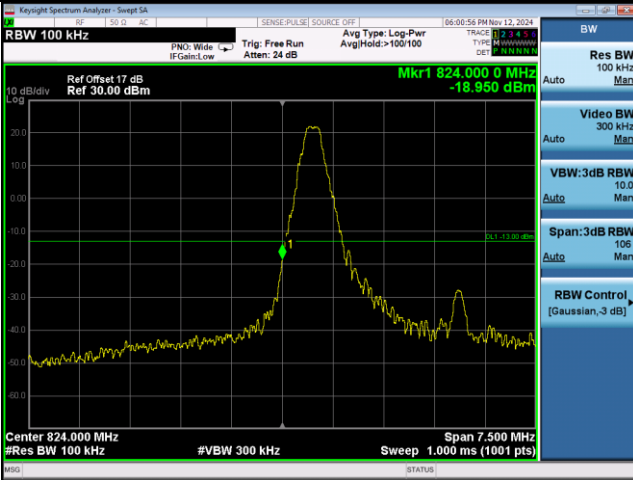

Test Mode: LTE Band 5 / 10MHz / 1RB / QPSK

Lowest channel

Highest channel

Test Mode: LTE Band 5 / 10MHz / 50RB / QPSK

Lowest channel

Highest channel

Test Mode: LTE Band 5 / 1.4MHz / 1RB / 16-QAM

Lowest channel

Highest channel

Test Mode: LTE Band 5 / 1.4MHz / 6RB / 16-QAM

Lowest channel

Highest channel

Test Mode: LTE Band 5 / 3MHz / 1RB / 16-QAM

Lowest channel

Highest channel

Test Mode: LTE Band 5 / 3MHz / 15RB / 16-QAM

Lowest channel

Highest channel

Test Mode: LTE Band 5 / 5MHz / 1RB / 16-QAM

Lowest channel

Highest channel

Test Mode: LTE Band 5 / 5MHz / 25RB / 16-QAM

Lowest channel

Highest channel