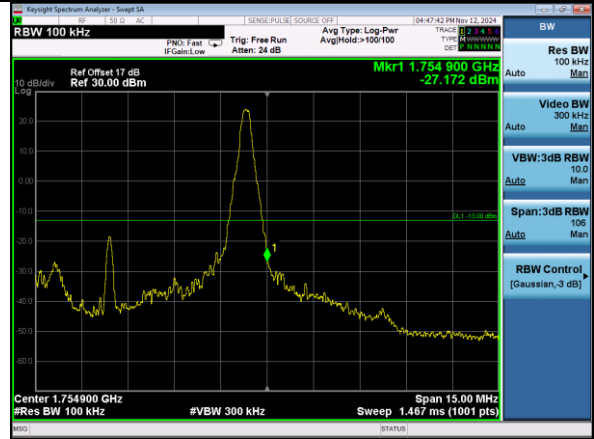

Test Mode: LTE Band 4 / 3MHz / 1RB / 16-QAM

Lowest channel

Highest channel

Test Mode: LTE Band 4 / 3MHz / 15RB / 16-QAM

Lowest channel

Highest channel

Test Mode: LTE Band 4 / 5MHz / 1RB / 16-QAM

Lowest channel

Highest channel

Test Mode: LTE Band 4 / 5MHz / 25RB / 16-QAM

Lowest channel

Highest channel

Test Mode: LTE Band 4 / 10MHz / 1RB / 16-QAM

Lowest channel

Highest channel

Test Mode: LTE Band 4 / 10MHz / 50RB / 16-QAM

Lowest channel

Highest channel

Test Mode: LTE Band 4 / 15MHz / 1RB / 16-QAM

Lowest channel

Highest channel

Test Mode: LTE Band 4 / 15MHz / 75RB / 16-QAM

Lowest channel

Highest channel

Test Mode: LTE Band 4 / 20MHz / 1RB / 16-QAM

Lowest channel

Highest channel

Test Mode: LTE Band 4 / 20MHz / 100RB / 16-QAM

Lowest channel

Highest channel

Test Mode: LTE Band 5 / 1.4MHz / 1RB / QPSK

Lowest channel