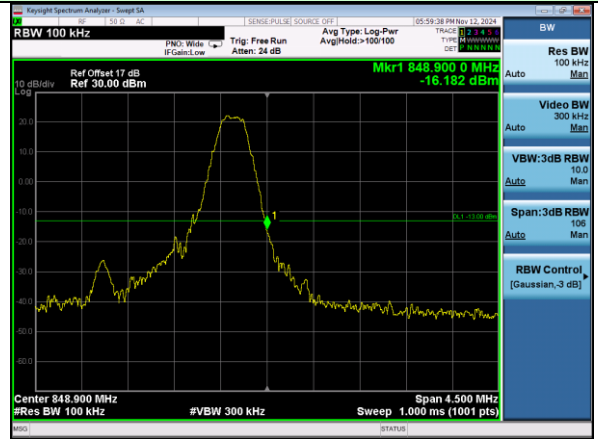

Test Mode: LTE Band 5 / 10MHz / 1RB / QPSK

Lowest channel

Highest channel

Test Mode: LTE Band 5 / 10MHz / 50RB / QPSK

Lowest channel

Highest channel

Test Mode: LTE Band 5 / 1.4MHz / 1RB / 16-QAM

Lowest channel

Highest channel

Test Mode: LTE Band 5 / 1.4MHz / 6RB / 16-QAM

Lowest channel

Highest channel

Test Mode: LTE Band 5 / 3MHz / 1RB / 16-QAM

Lowest channel

Highest channel

Test Mode: LTE Band 5 / 3MHz / 15RB / 16-QAM

Lowest channel

Highest channel

Test Mode: LTE Band 5 / 5MHz / 1RB / 16-QAM

Lowest channel

Highest channel

Test Mode: LTE Band 5 / 5MHz / 25RB / 16-QAM

Lowest channel

Highest channel