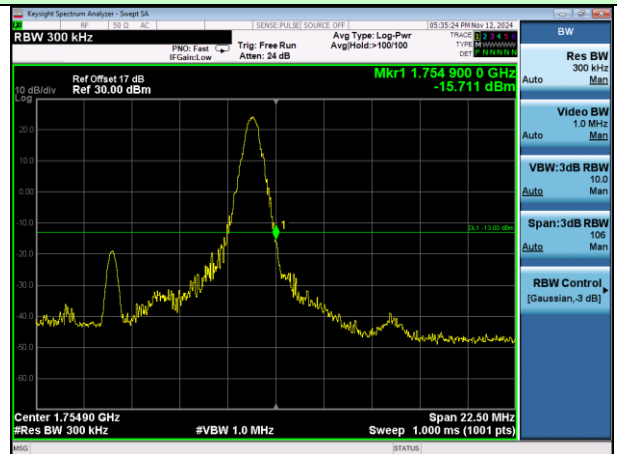

Test Mode: LTE Band 4 / 10MHz / 1RB / QPSK

Lowest channel

Highest channel

Test Mode: LTE Band 4 / 10MHz / 50RB / QPSK

Lowest channel

Highest channel

Test Mode: LTE Band 4 / 15MHz / 1RB / QPSK

Lowest channel

Highest channel

Test Mode: LTE Band 4 / 15MHz / 75RB / QPSK

Lowest channel

Highest channel

Test Mode: LTE Band 4 / 20MHz / 1RB / QPSK

Lowest channel

Highest channel

Test Mode: LTE Band 4 / 20MHz / 100RB / QPSK

Lowest channel

Highest channel

Test Mode: LTE Band 4 / 1.4MHz / 1RB / 16-QAM

Lowest channel

Highest channel

Test Mode: LTE Band 4 / 1.4MHz / 6RB / 16-QAM

Lowest channel

Highest channel