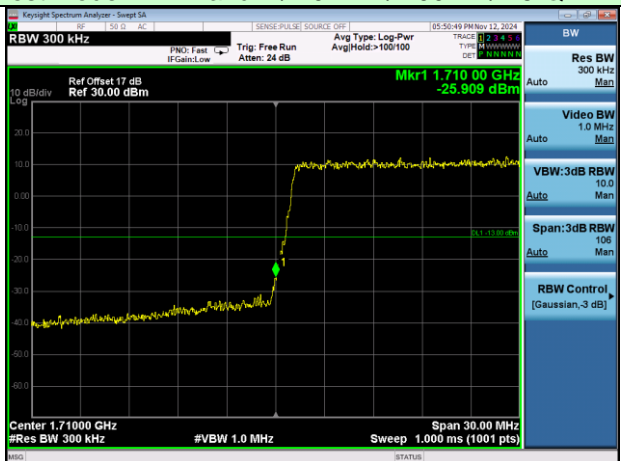

Lowest channel

Highest channel

Test Mode: LTE Band 4 / 15MHz / 1RB / 16-QAM

Lowest channel

Highest channel

Test Mode: LTE Band 4 / 15MHz / 75RB / 16-QAM

Lowest channel

Highest channel

Test Mode: LTE Band 4 / 20MHz / 1RB / 16-QAM

Lowest channel

Highest channel

Test Mode: LTE Band 4 / 20MHz / 100RB / 16-QAM

Lowest channel

Highest channel

Test Mode: LTE Band 5 / 1.4MHz / 1RB / QPSK

Lowest channel

Highest channel

Test Mode: LTE Band 5 / 1.4MHz / 6RB / QPSK

Lowest channel

Highest channel

Test Mode: LTE Band 5 / 3MHz / 1RB / QPSK

Lowest channel

Highest channel

Test Mode: LTE Band 5 / 3MHz / 15RB / QPSK