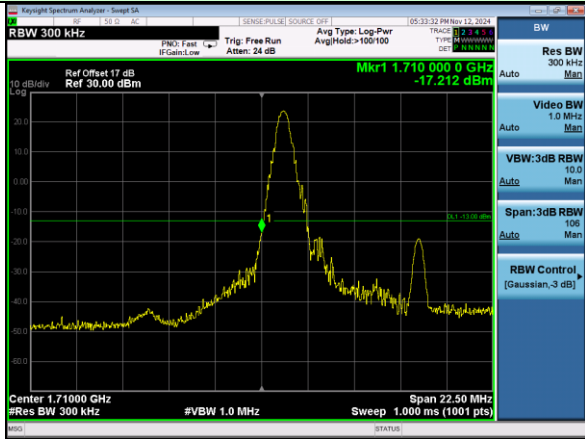

Test Mode: LTE Band 4 / 3MHz / 1RB / 16-QAM

Lowest channel

Highest channel

Test Mode: LTE Band 4 / 3MHz / 15RB / 16-QAM

Lowest channel

Highest channel

Test Mode: LTE Band 4 / 5MHz / 1RB / 16-QAM

Lowest channel

Highest channel

Test Mode: LTE Band 4 / 5MHz / 25RB / 16-QAM

Lowest channel

Highest channel

Test Mode: LTE Band 4 / 10MHz / 1RB / 16-QAM

Lowest channel

Highest channel

Test Mode: LTE Band 4 / 10MHz / 50RB / 16-QAM

Lowest channel

Highest channel

Test Mode: LTE Band 4 / 15MHz / 1RB / 16-QAM

Lowest channel

Highest channel

Test Mode: LTE Band 4 / 15MHz / 75RB / 16-QAM

Lowest channel

Highest channel

Test Mode: LTE Band 4 / 20MHz / 1RB / 16-QAM

Lowest channel

Highest channel

Test Mode: LTE Band 4 / 20MHz / 100RB / 16-QAM

Lowest channel

Highest channel

Test Mode: LTE Band 5 / 1.4MHz / 1RB / QPSK

Lowest channel