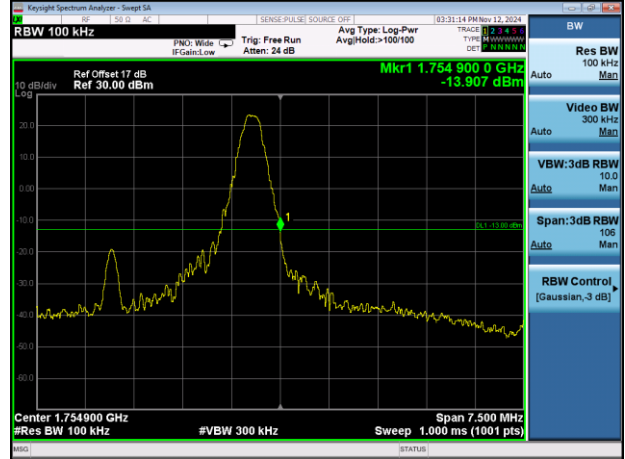

Lowest channel

Highest channel

Test Mode: LTE Band 4 / 1.4MHz / 1RB / 16-QAM

Lowest channel

Highest channel

Test Mode: LTE Band 4 / 1.4MHz / 6RB / 16-QAM

Lowest channel

Highest channel

Test Mode: LTE Band 4 / 3MHz / 1RB / 16-QAM

Lowest channel

Highest channel

Test Mode: LTE Band 4 / 3MHz / 15RB / 16-QAM

Lowest channel

Highest channel

Test Mode: LTE Band 4 / 5MHz / 1RB / 16-QAM

Lowest channel

Highest channel

Test Mode: LTE Band 4 / 5MHz / 25RB / 16-QAM

Lowest channel

Highest channel

Test Mode: LTE Band 4 / 10MHz / 1RB / 16-QAM

Lowest channel

Highest channel

Test Mode: LTE Band 4 / 10MHz / 50RB / 16-QAM

Lowest channel

Highest channel

Test Mode: LTE Band 4 / 15MHz / 1RB / 16-QAM

Lowest channel

Highest channel

Test Mode: LTE Band 4 / 15MHz / 75RB / 16-QAM

Lowest channel

Highest channel