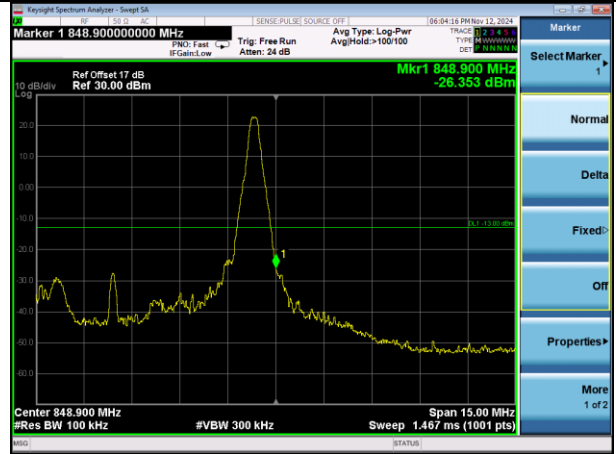

Highest channel

Test Mode: LTE Band 5 / 1.4MHz / 6RB / QPSK

Lowest channel

Highest channel

Test Mode: LTE Band 5 / 3MHz / 1RB / QPSK

Lowest channel

Highest channel

Test Mode: LTE Band 5 / 3MHz / 15RB / QPSK

Lowest channel

Highest channel

Test Mode: LTE Band 5 / 5MHz / 1RB / QPSK

Lowest channel

Highest channel

Test Mode: LTE Band 5 / 5MHz / 25RB / QPSK

Lowest channel

Highest channel

Test Mode: LTE Band 5 / 10MHz / 1RB / QPSK

Lowest channel

Highest channel

Test Mode: LTE Band 5 / 10MHz / 50RB / QPSK

Lowest channel

Highest channel

Test Mode: LTE Band 5 / 1.4MHz / 1RB / 16-QAM

Lowest channel

Highest channel

Test Mode: LTE Band 5 / 1.4MHz / 6RB / 16-QAM

Lowest channel

Highest channel

Test Mode: LTE Band 5 / 3MHz / 1RB / 16-QAM

Lowest channel

Highest channel

Test Mode: LTE Band 5 / 3MHz / 15RB / 16-QAM