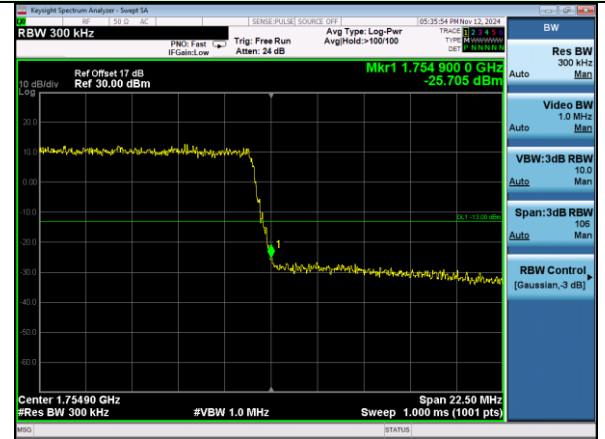

Highest channel

Test Mode: LTE Band 4 / 5MHz / 25RB / 16-QAM

Lowest channel

Highest channel

Test Mode: LTE Band 4 / 10MHz / 1RB / 16-QAM

Lowest channel

Highest channel

Test Mode: LTE Band 4 / 10MHz / 50RB / 16-QAM

Lowest channel

Highest channel

Test Mode: LTE Band 4 / 15MHz / 1RB / 16-QAM

Lowest channel

Highest channel

Test Mode: LTE Band 4 / 15MHz / 75RB / 16-QAM

Lowest channel

Highest channel

Test Mode: LTE Band 4 / 20MHz / 1RB / 16-QAM

Lowest channel

Highest channel

Test Mode: LTE Band 4 / 20MHz / 100RB / 16-QAM

Lowest channel

Highest channel

Test Mode: LTE Band 5 / 1.4MHz / 1RB / QPSK

Lowest channel

Highest channel

Test Mode: LTE Band 5 / 1.4MHz / 6RB / QPSK

Lowest channel

Highest channel

Test Mode: LTE Band 5 / 3MHz / 1RB / QPSK

Lowest channel

Highest channel

Test Mode: LTE Band 5 / 3MHz / 15RB / QPSK