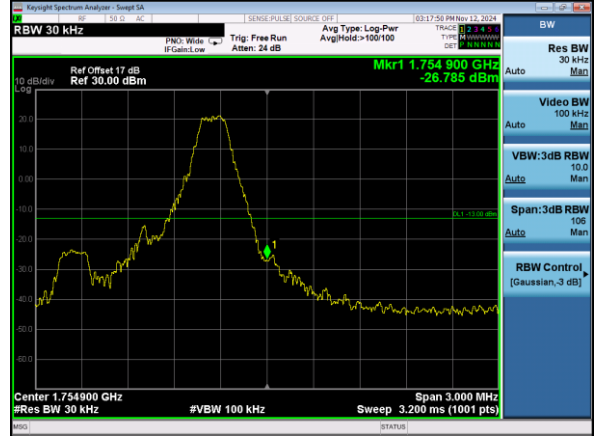

Highest channel

Test Mode: LTE Band 4 / 15MHz / 75RB / QPSK

Lowest channel

Highest channel

Test Mode: LTE Band 4 / 20MHz / 1RB / QPSK

Lowest channel

Highest channel

Test Mode: LTE Band 4 / 20MHz / 100RB / QPSK

Lowest channel

Highest channel

Test Mode: LTE Band 4 / 1.4MHz / 1RB / 16-QAM

Lowest channel

Highest channel

Test Mode: LTE Band 4 / 1.4MHz / 6RB / 16-QAM

Lowest channel

Highest channel

Test Mode: LTE Band 4 / 3MHz / 1RB / 16-QAM

Lowest channel

Highest channel

Test Mode: LTE Band 4 / 3MHz / 15RB / 16-QAM

Lowest channel

Highest channel

Test Mode: LTE Band 4 / 5MHz / 1RB / 16-QAM

Lowest channel

Highest channel

Test Mode: LTE Band 4 / 5MHz / 25RB / 16-QAM

Lowest channel

Highest channel

Test Mode: LTE Band 4 / 10MHz / 1RB / 16-QAM

Lowest channel

Highest channel

Test Mode: LTE Band 4 / 10MHz / 50RB / 16-QAM