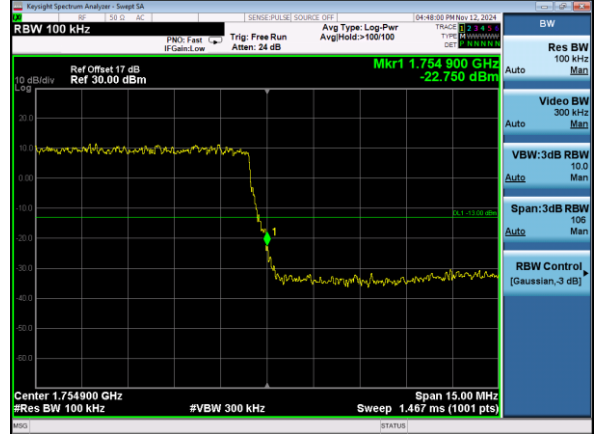

Test Mode: LTE Band 4 / 3MHz / 1RB / 16-QAM

Lowest channel

Highest channel

Test Mode: LTE Band 4 / 3MHz / 15RB / 16-QAM

Lowest channel

Highest channel

Test Mode: LTE Band 4 / 5MHz / 1RB / 16-QAM

Lowest channel

Highest channel

Test Mode: LTE Band 4 / 5MHz / 25RB / 16-QAM

Lowest channel

Highest channel

Test Mode: LTE Band 4 / 10MHz / 1RB / 16-QAM

Lowest channel

Highest channel

Test Mode: LTE Band 4 / 10MHz / 50RB / 16-QAM

Lowest channel

Highest channel

Test Mode: LTE Band 4 / 15MHz / 1RB / 16-QAM

Lowest channel

Highest channel

Test Mode: LTE Band 4 / 15MHz / 75RB / 16-QAM

Lowest channel

Highest channel

Test Mode: LTE Band 4 / 20MHz / 1RB / 16-QAM

Lowest channel

Highest channel

Test Mode: LTE Band 4 / 20MHz / 100RB / 16-QAM

Lowest channel

Highest channel

Test Mode: LTE Band 5 / 1.4MHz / 1RB / QPSK

Lowest channel