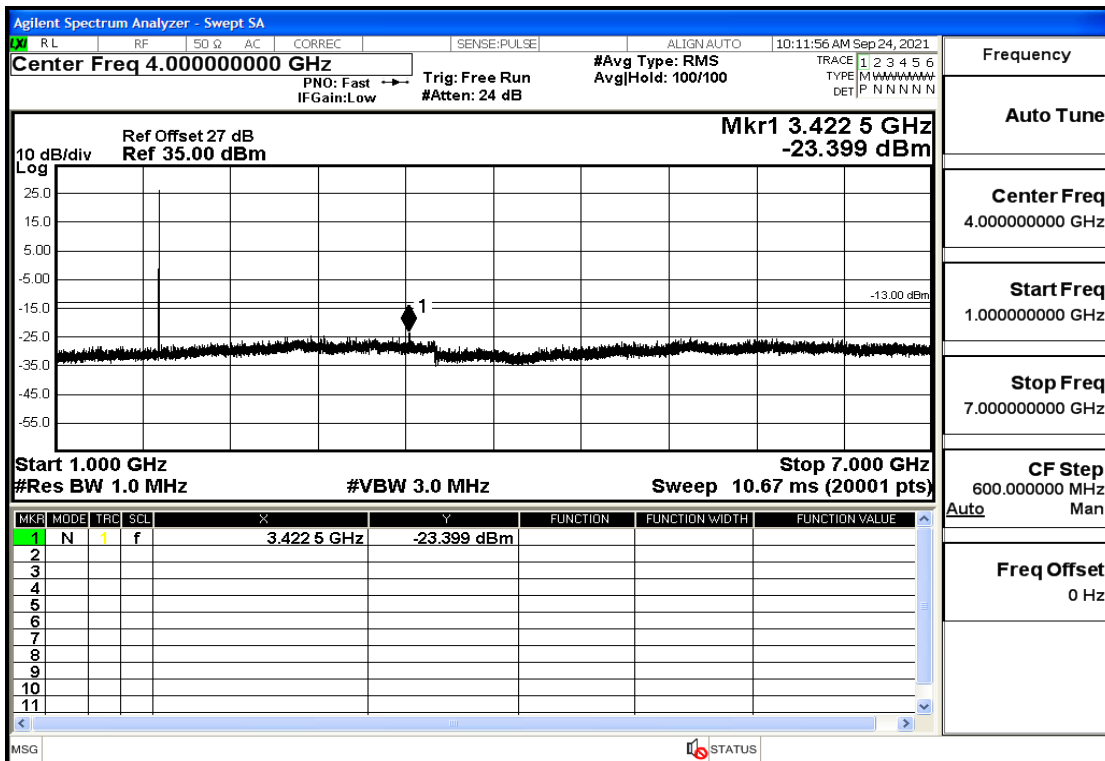

OB4-1.4-1710.7-QPSK-1#HIGH@1GHz-7GHz@Pass