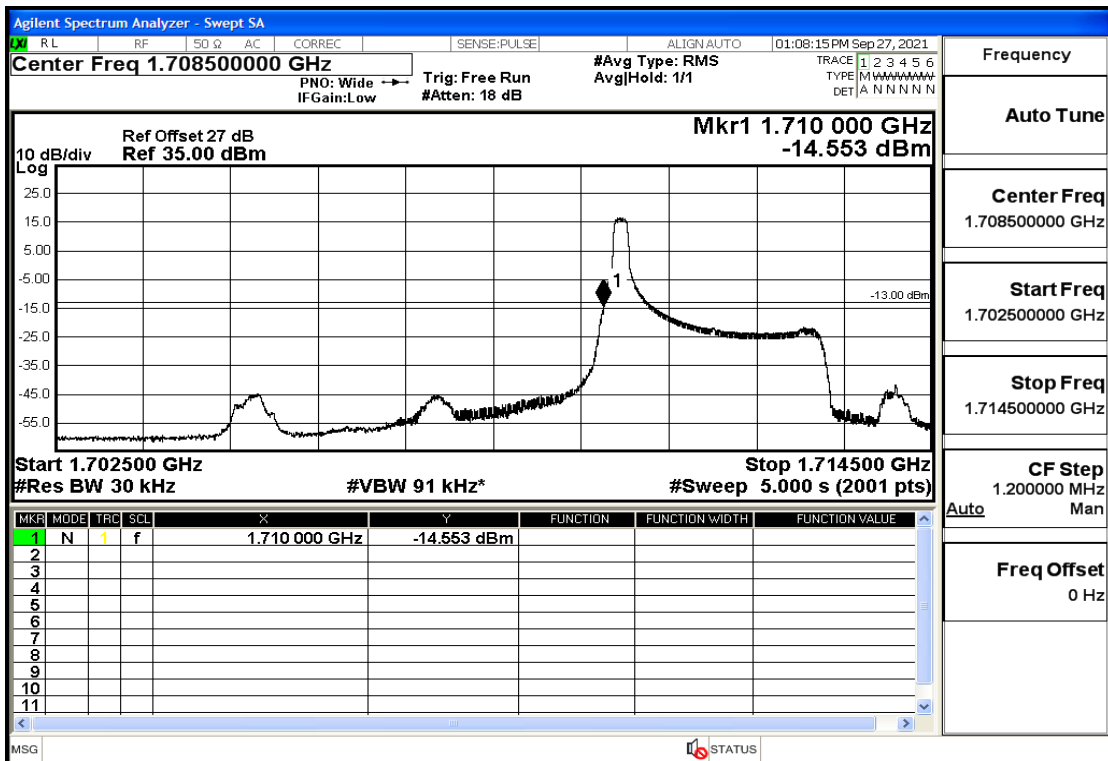

Band4-3-1711.5-QPSK-1#LOW@Pass