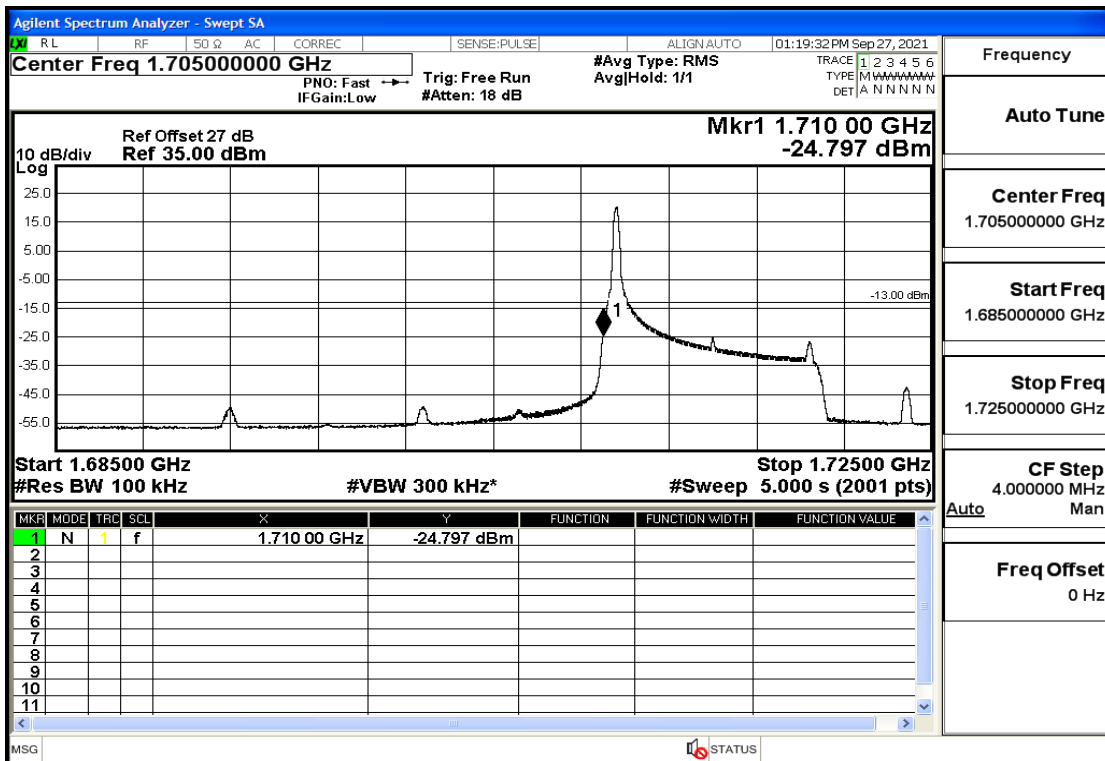

Band4-10-1715-16QAM-1#LOW@Pass