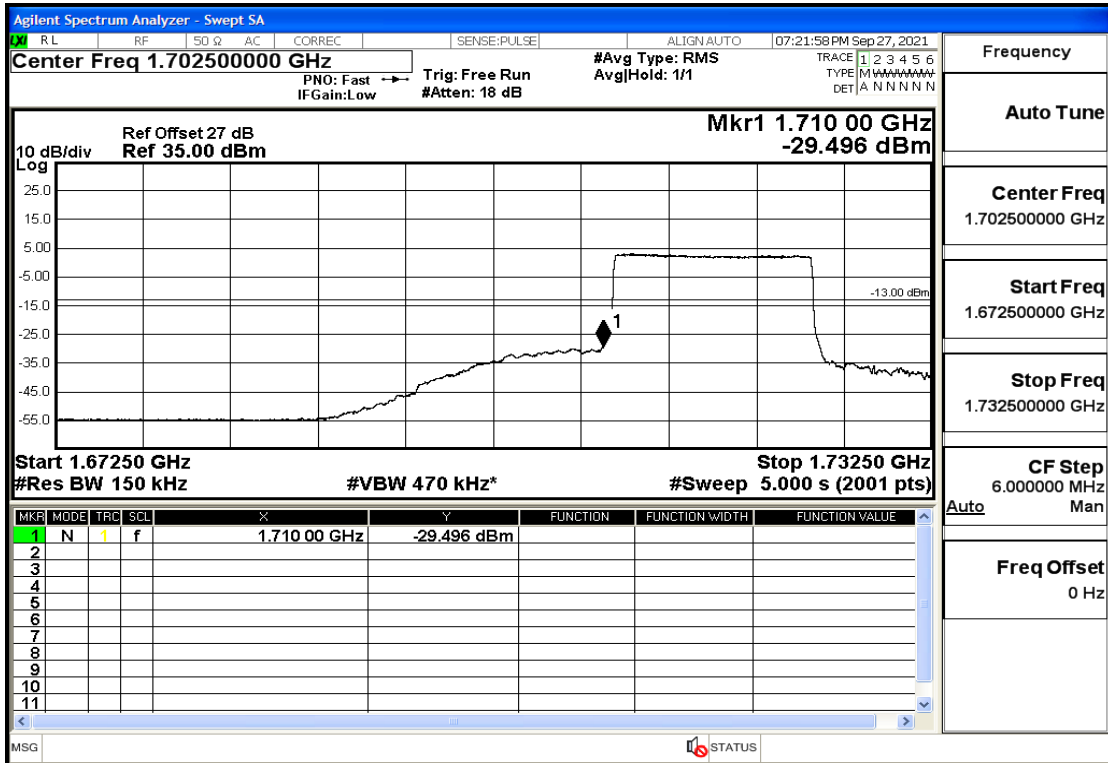

Band4-15-1717.5-QPSK-75#LOW@Pass