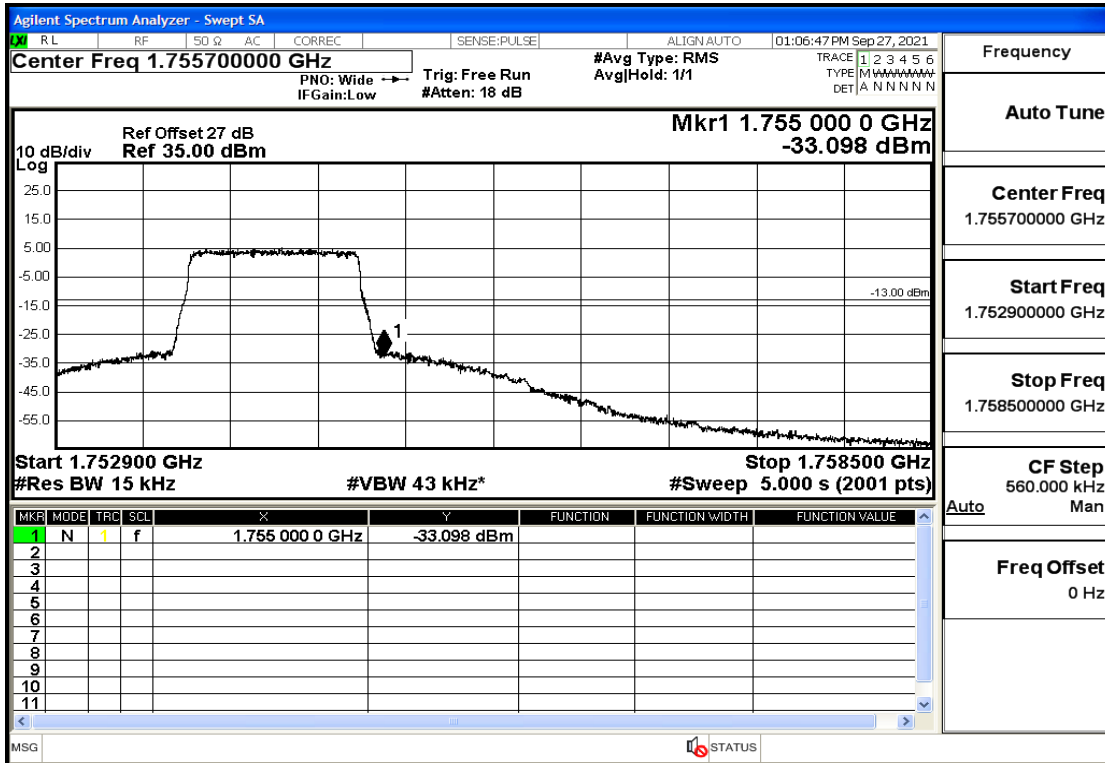

Band4-1.4-1754.3-16QAM-6#LOW@Pass