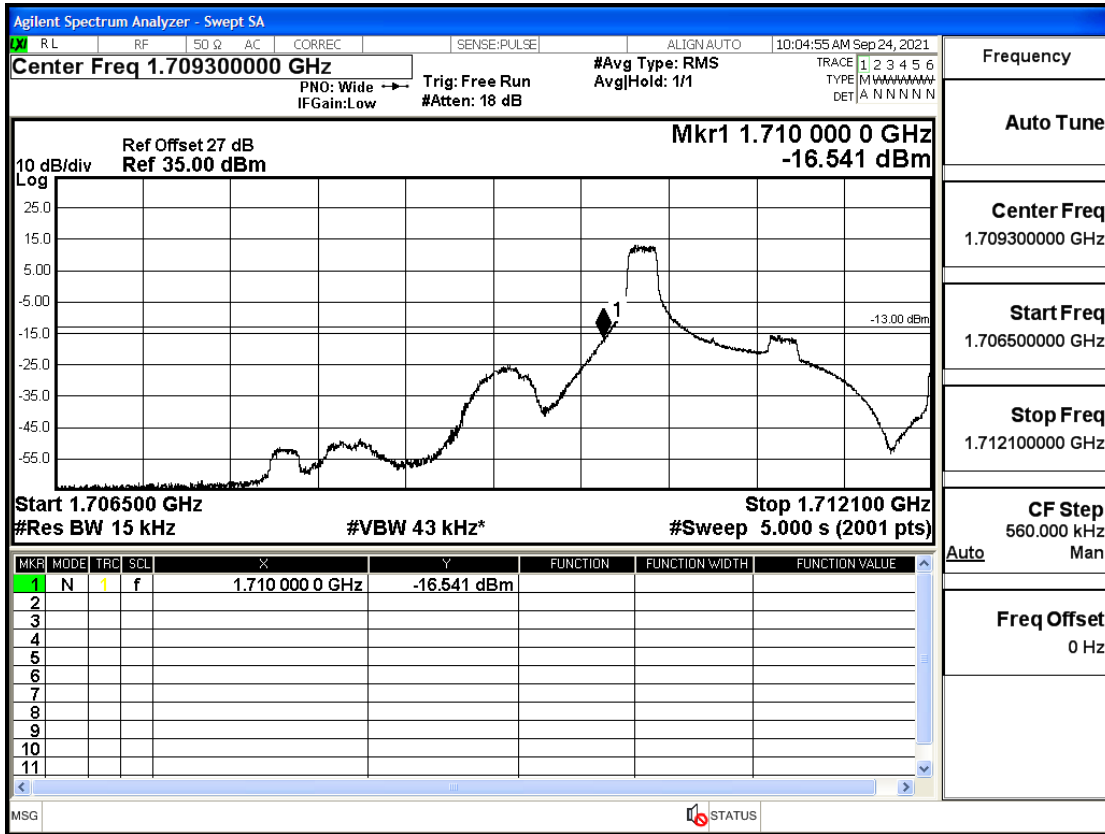

Band4-1.4-1710.7-16QAM-6#LOW@Pass