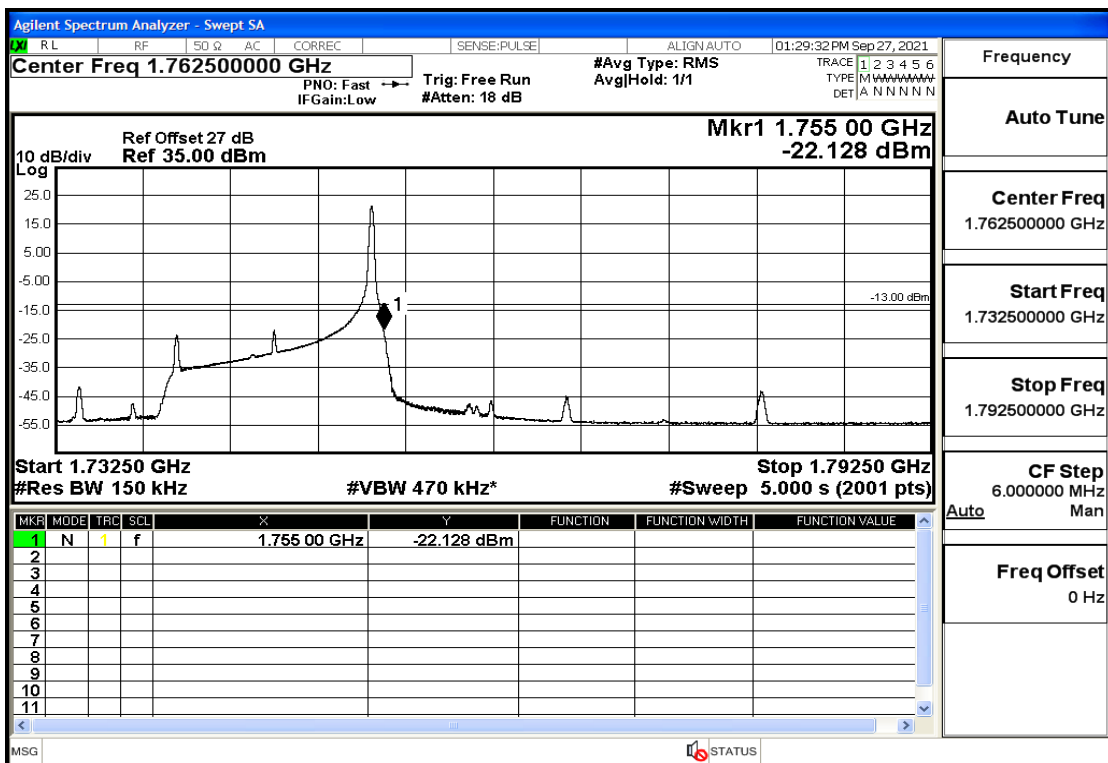

Band4-15-1747.5-16QAM-1#HIGH@Pass