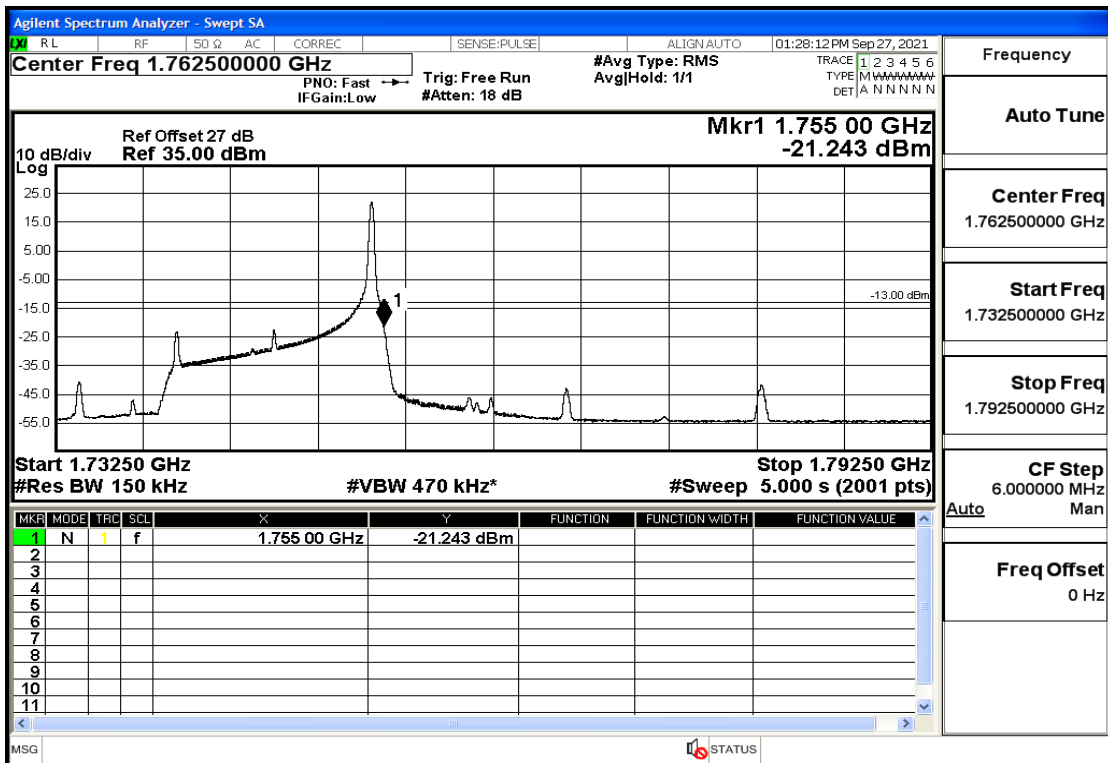

Band4-15-1747.5-QPSK-1#HIGH@Pass