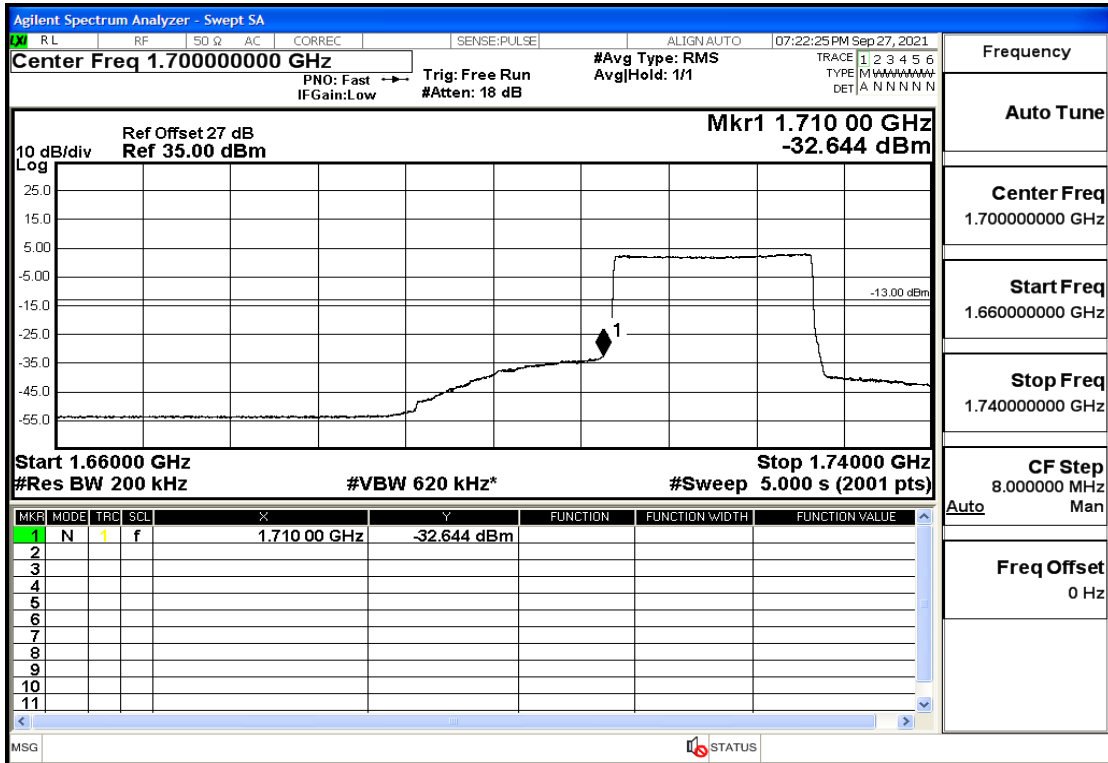

Band4-20-1720-QPSK-100#LOW@Pass