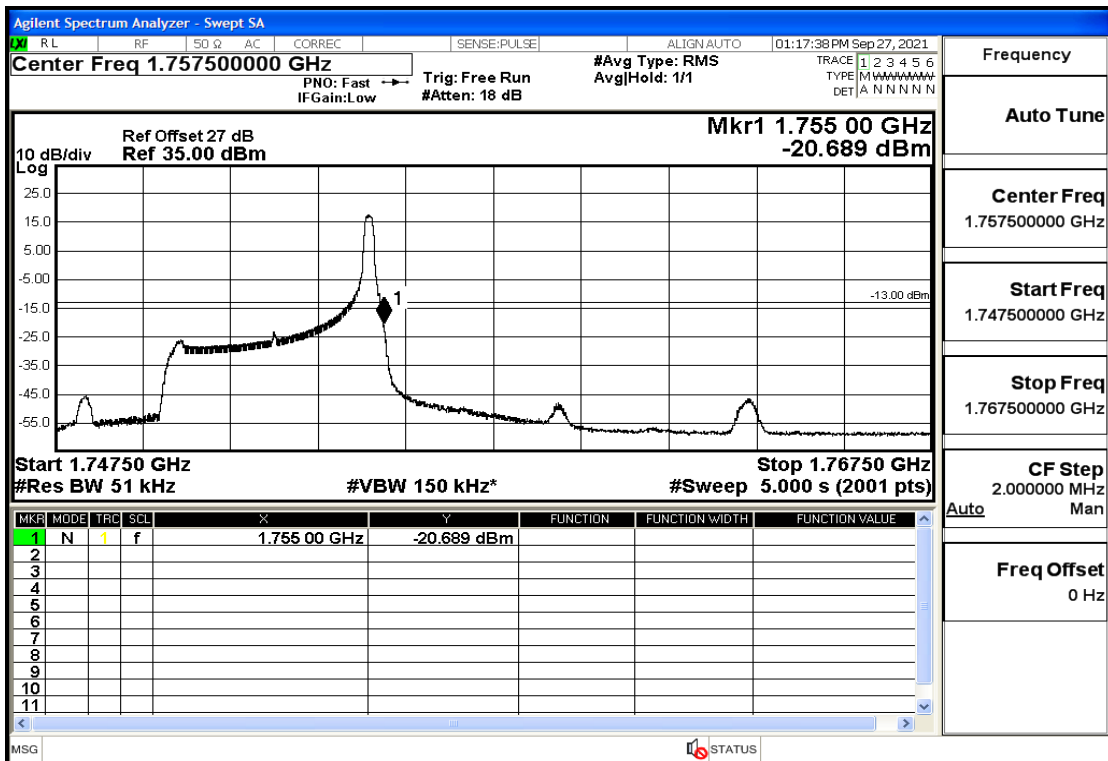

Band4-5-1752.5-16QAM-1#HIGH@Pass