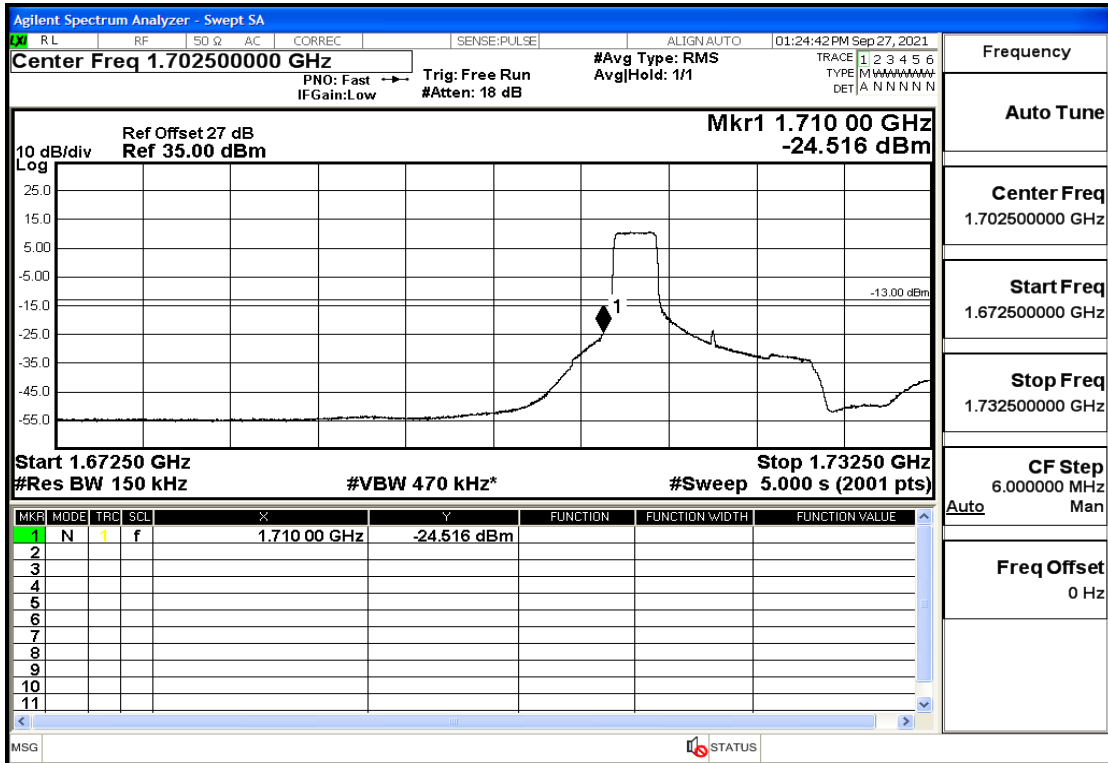

Band4-15-1717.5-16QAM-16#LOW@Pass