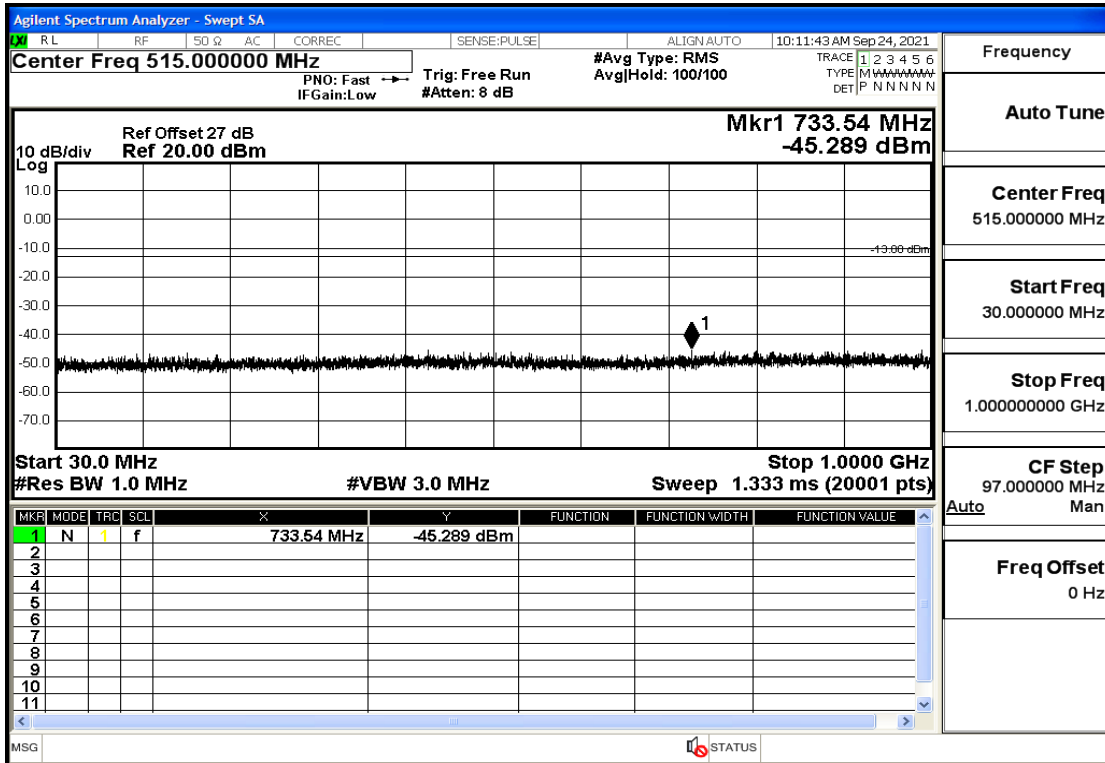

OB4-1.4-1710.7-QPSK-1#HIGH@30mHz-1GHz@Pass