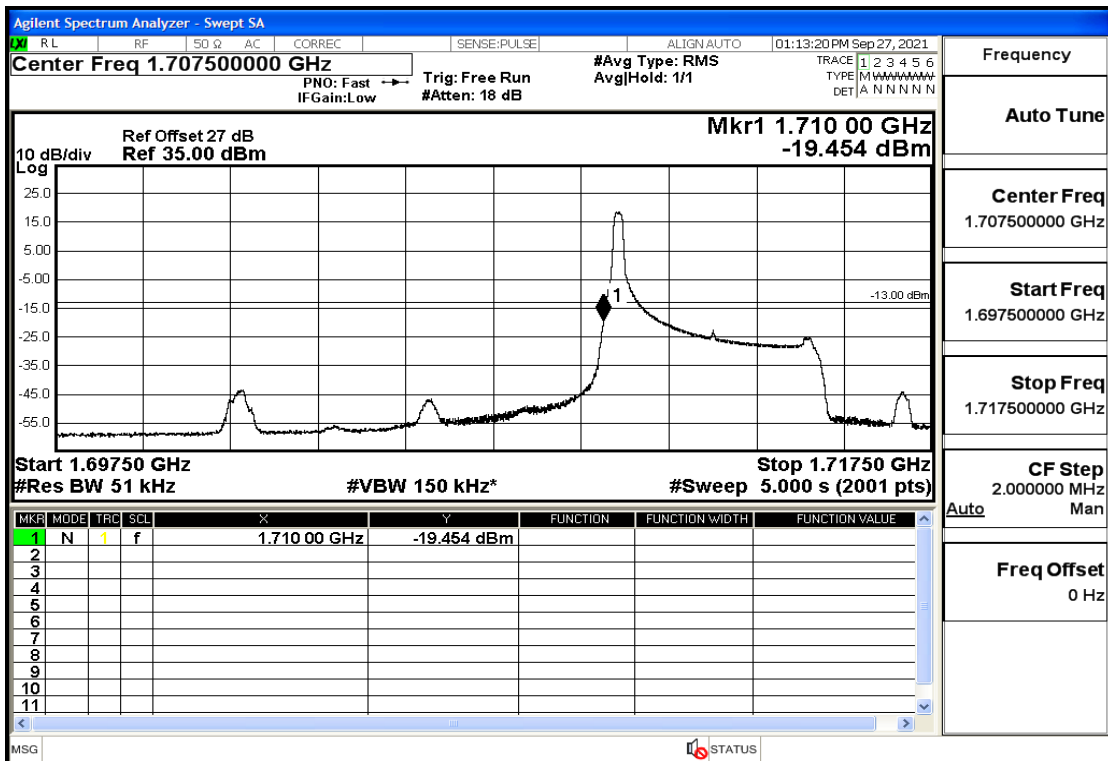

Band4-5-1712.5-QPSK-1#LOW@Pass