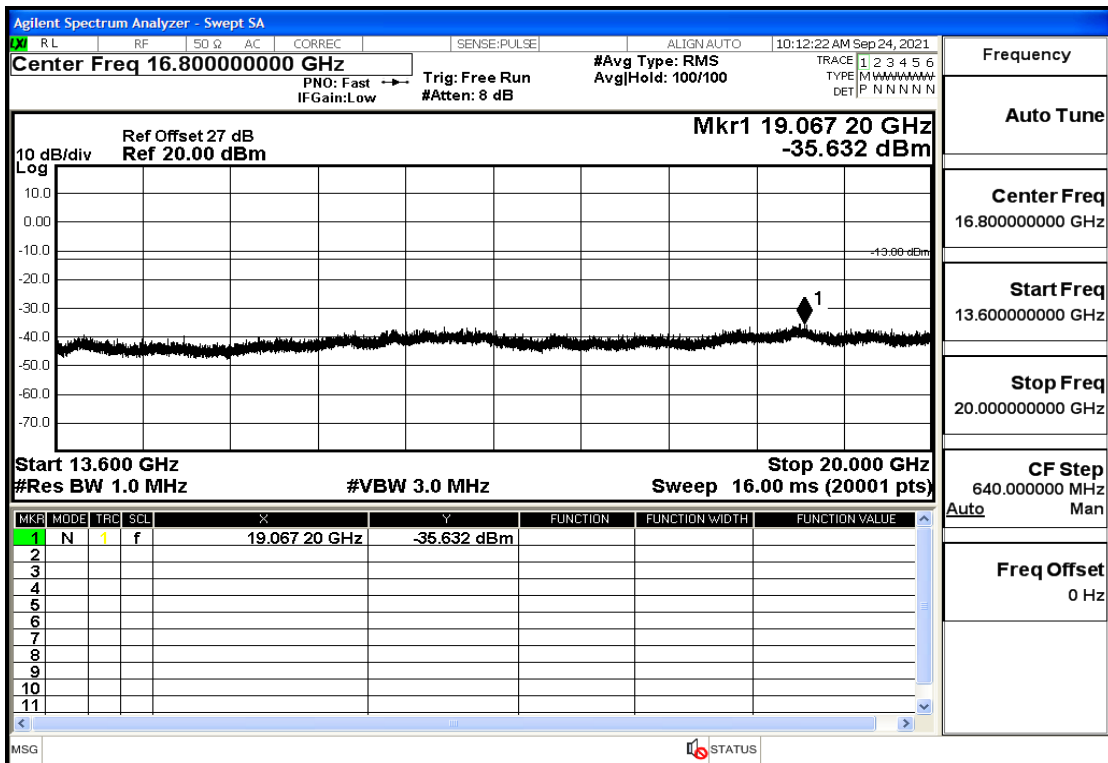

OB4-1.4-1710.7-QPSK-1#HIGH@13.6GHz-20GHz@Pass