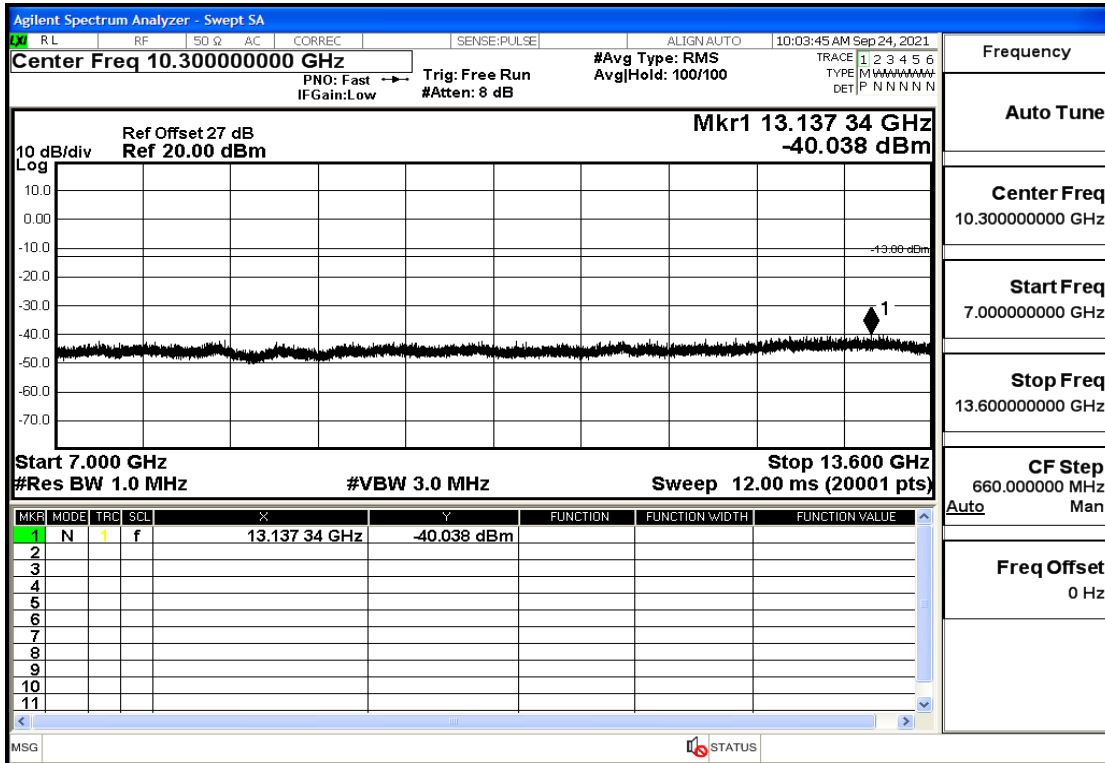

OB4-1.4-1710.7-QPSK-6#LOW@7GHz-13.6GHz@Pass