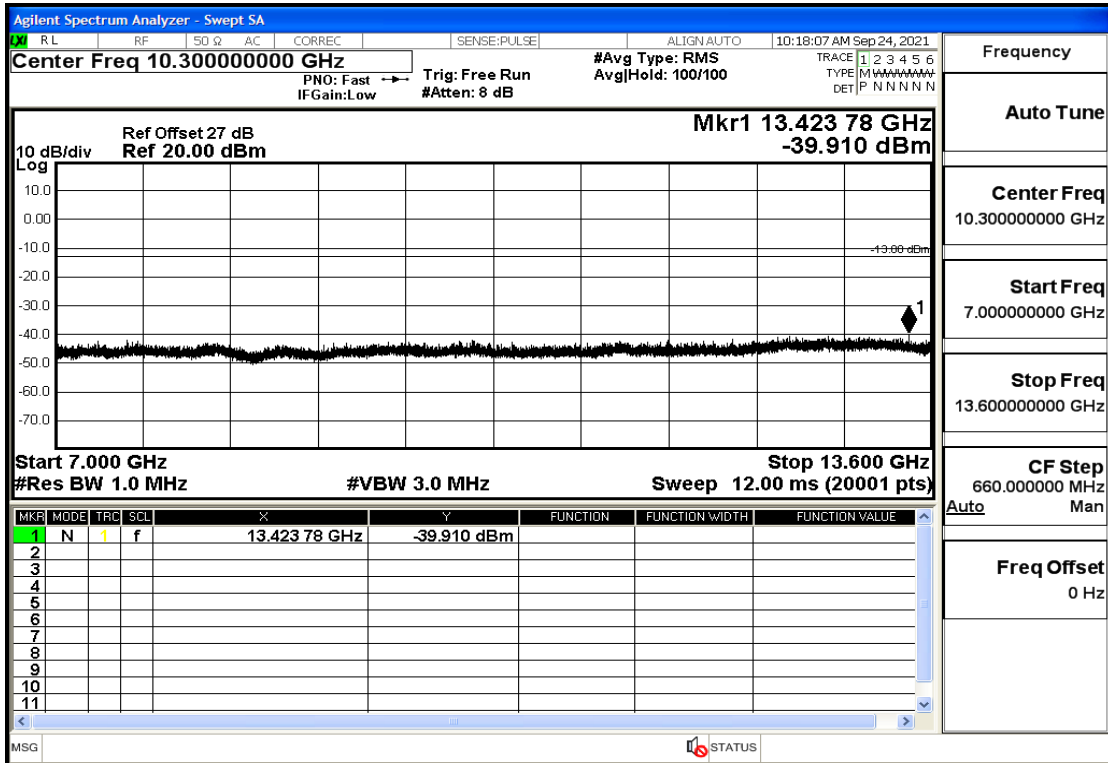

OB4-1.4-1754.3-QPSK-6#LOW@7GHz-13.6GHz@Pass