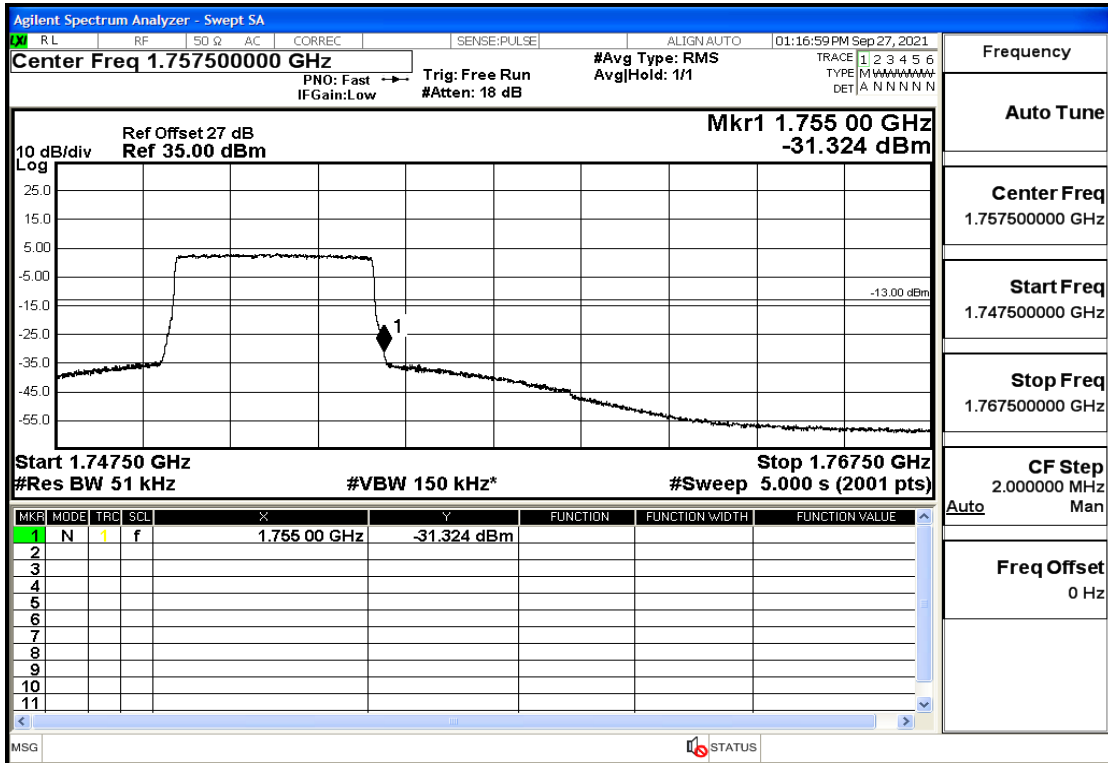

Band4-5-1752.5-16QAM-25#LOW@Pass