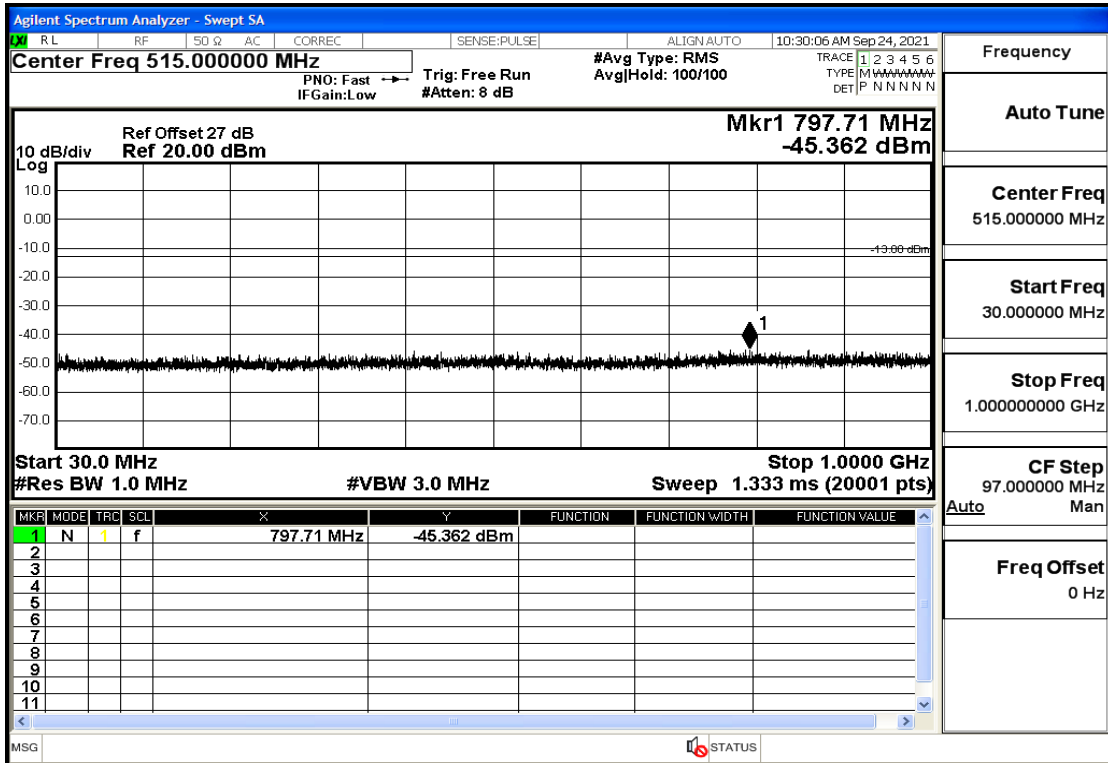

OB4-3-1732.5-QPSK-1#HIGH@30mHz-1GHz@Pass

OB4-3-1732.5-QPSK-1#HIGH@1GHz-7GHz@Pass

OB4-3-1732.5-QPSK-1#HIGH@7GHz-13.6GHz@Pass

OB4-3-1732.5-QPSK-1#HIGH@13.6GHz-20GHz@Pass

OB4-3-1753.5-QPSK-15#0@30mHz-1GHz@Pass