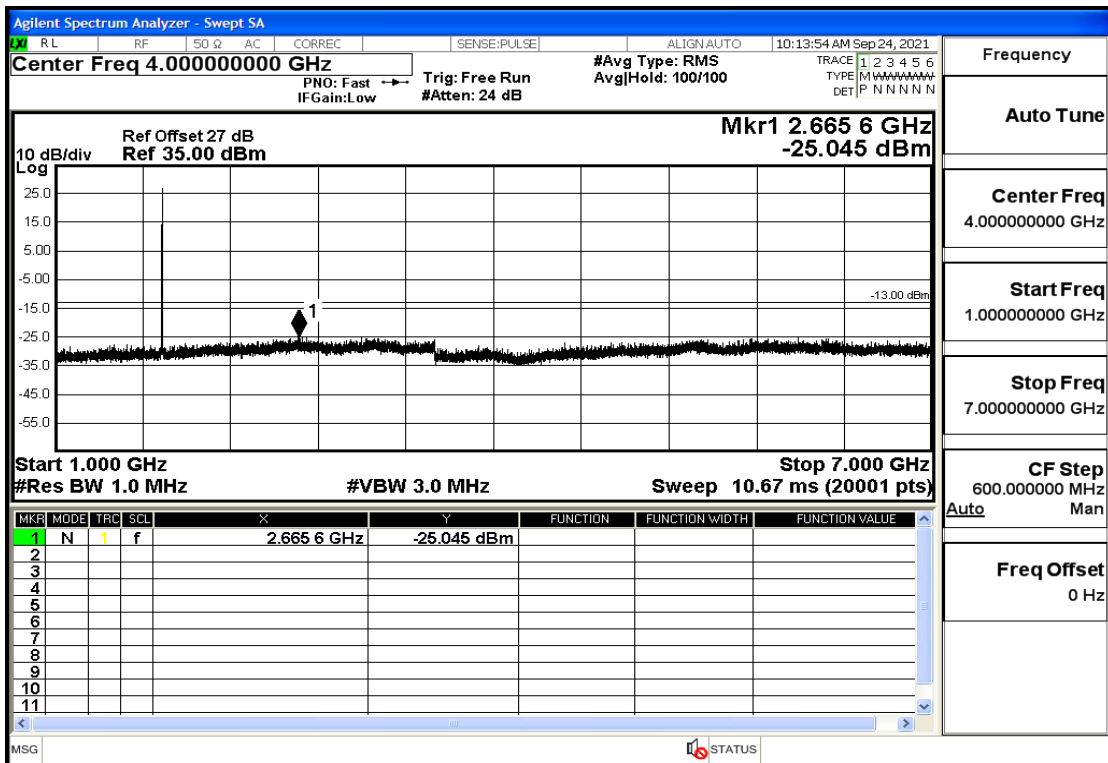

OB4-1.4-1732.5-QPSK-6#LOW@1GHz-7GHz@Pass