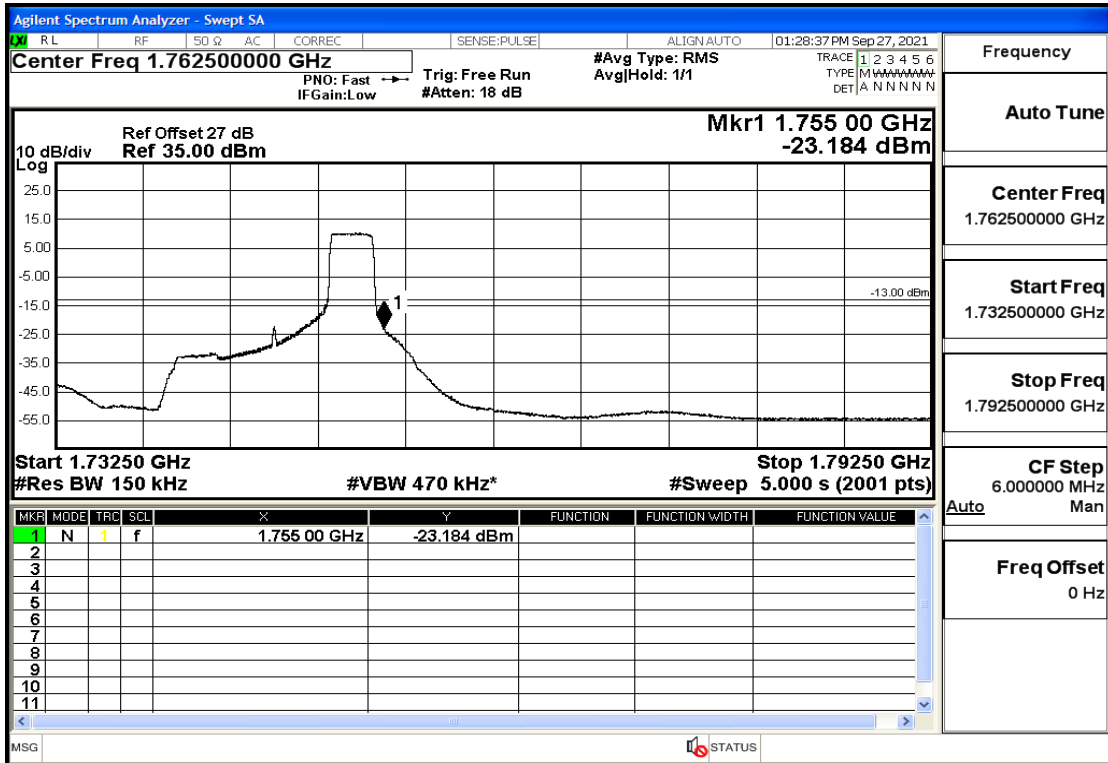

Band4-15-1747.5-16QAM-16#HIGH@Pass