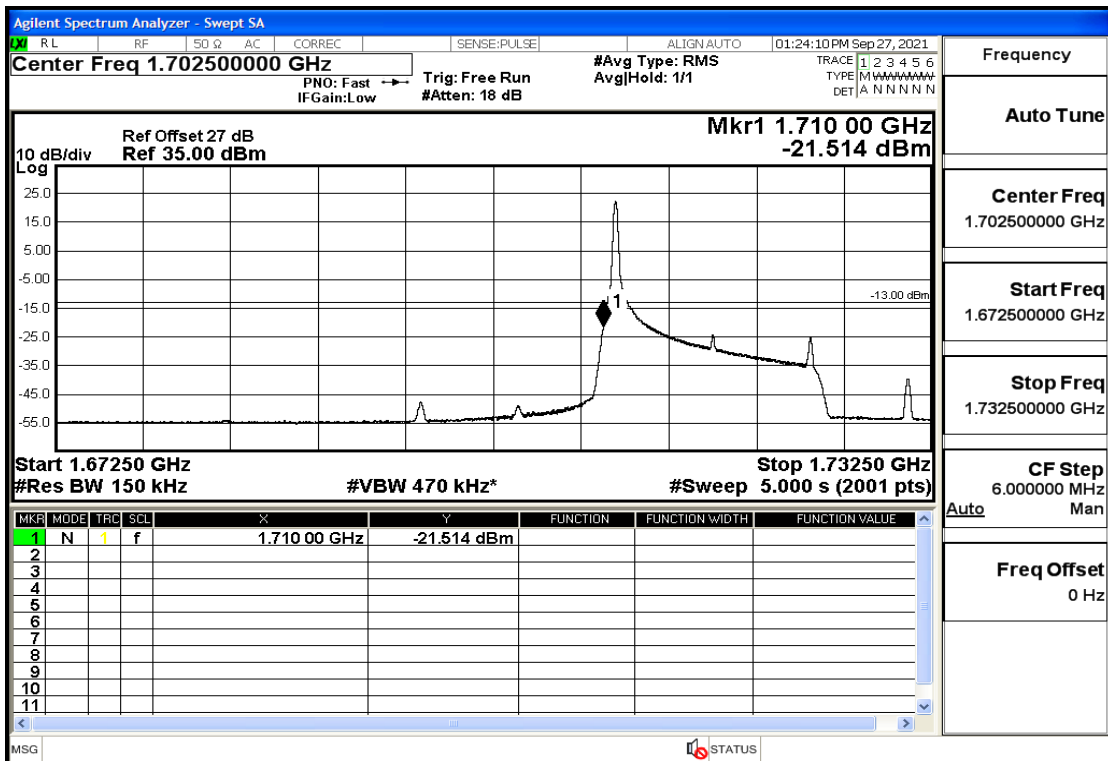

Band4-15-1717.5-QPSK-1#LOW@Pass