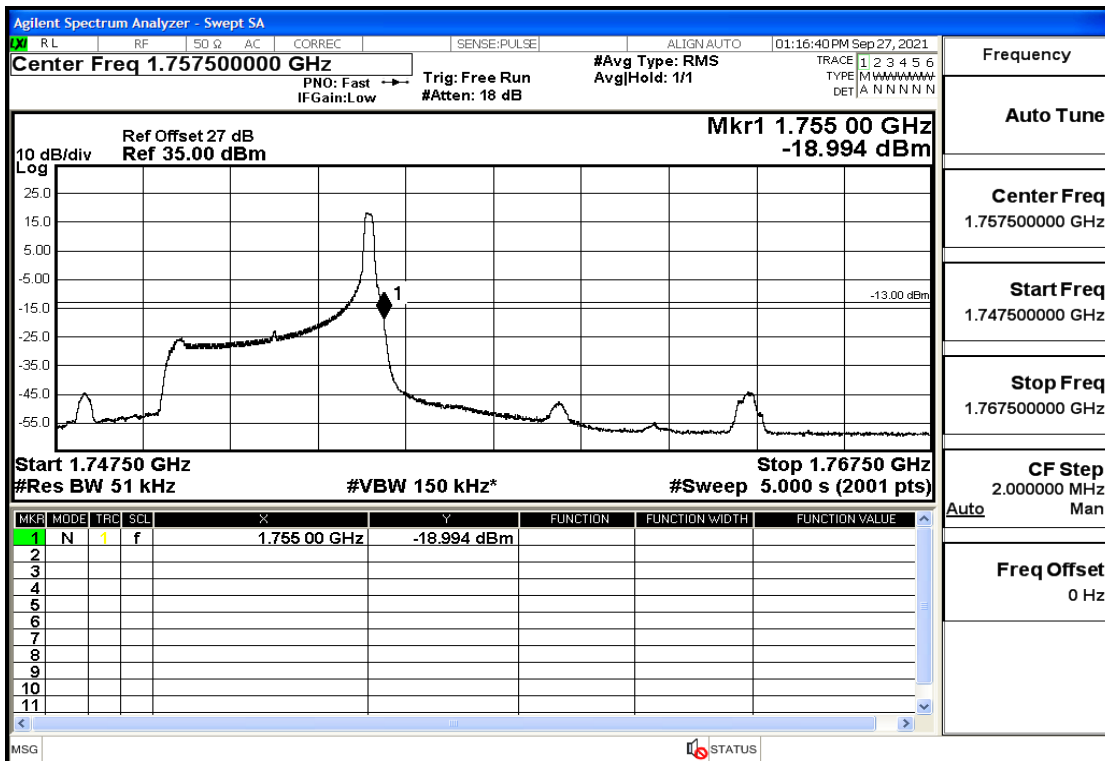

Band4-5-1752.5-QPSK-1#HIGH@Pass