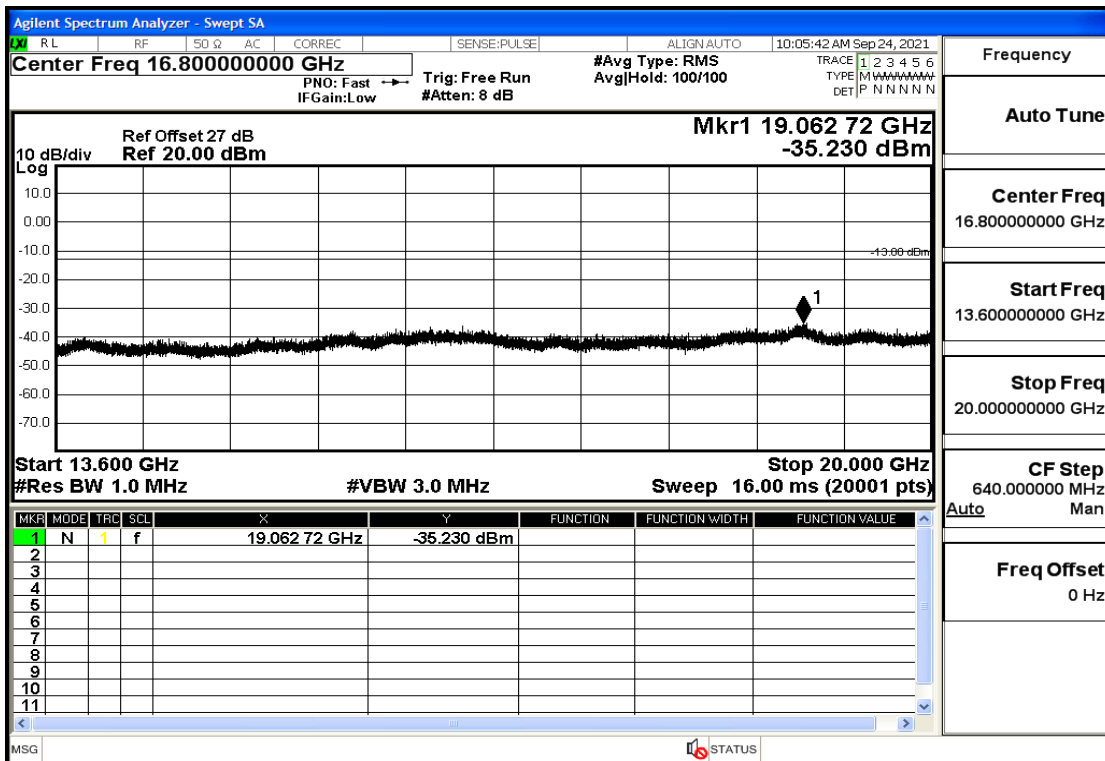

OB4-1.4-1710.7-QPSK-1#LOW@13.6GHz-20GHz@Pass