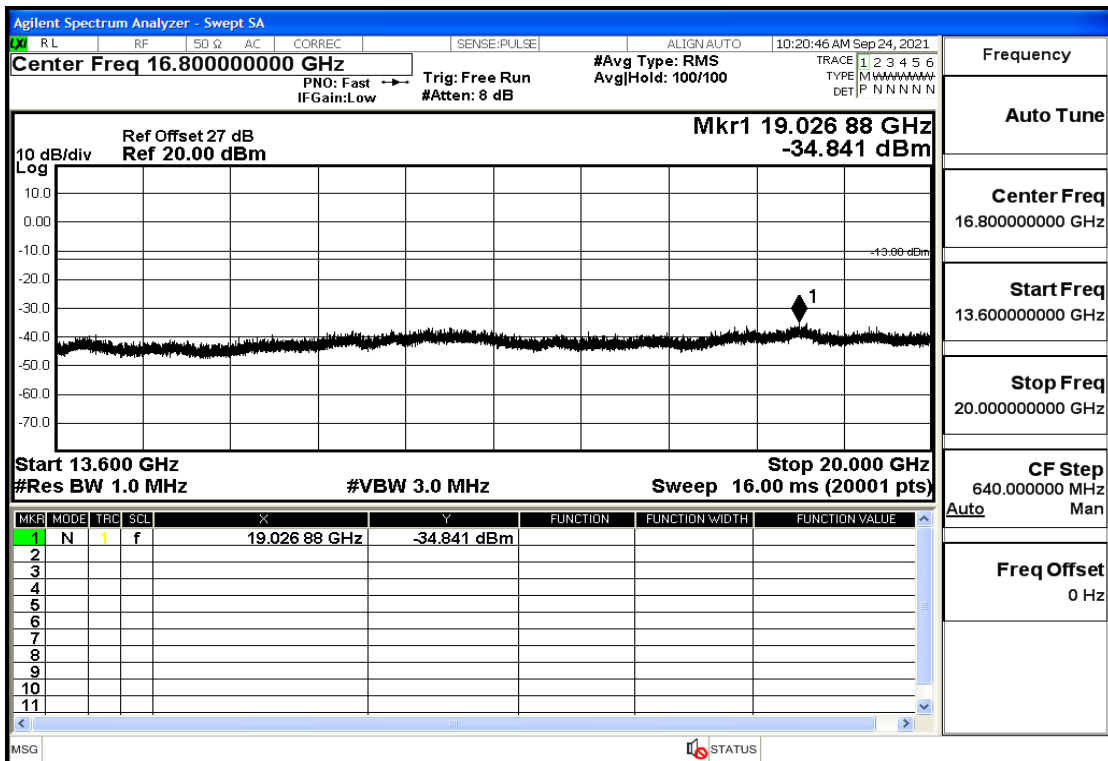

OB4-1.4-1754.3-QPSK-1#HIGH@13.6GHz-20GHz@Pass