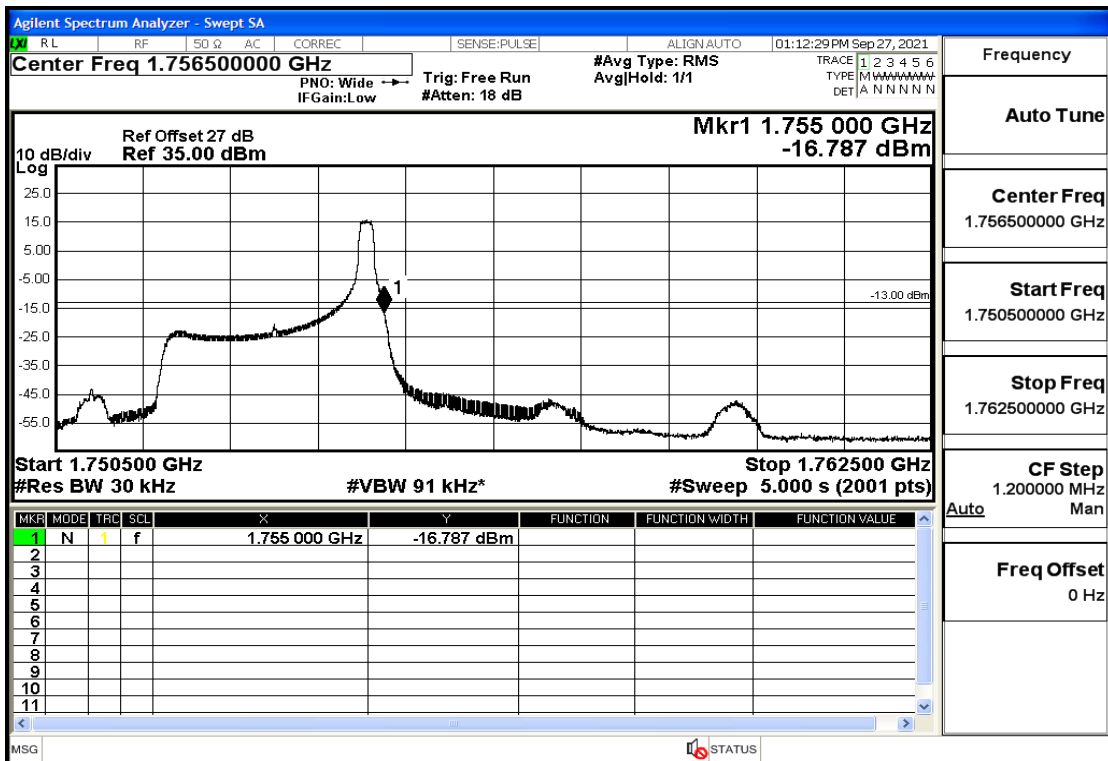

Band4-3-1753.5-16QAM-1#HIGH@Pass