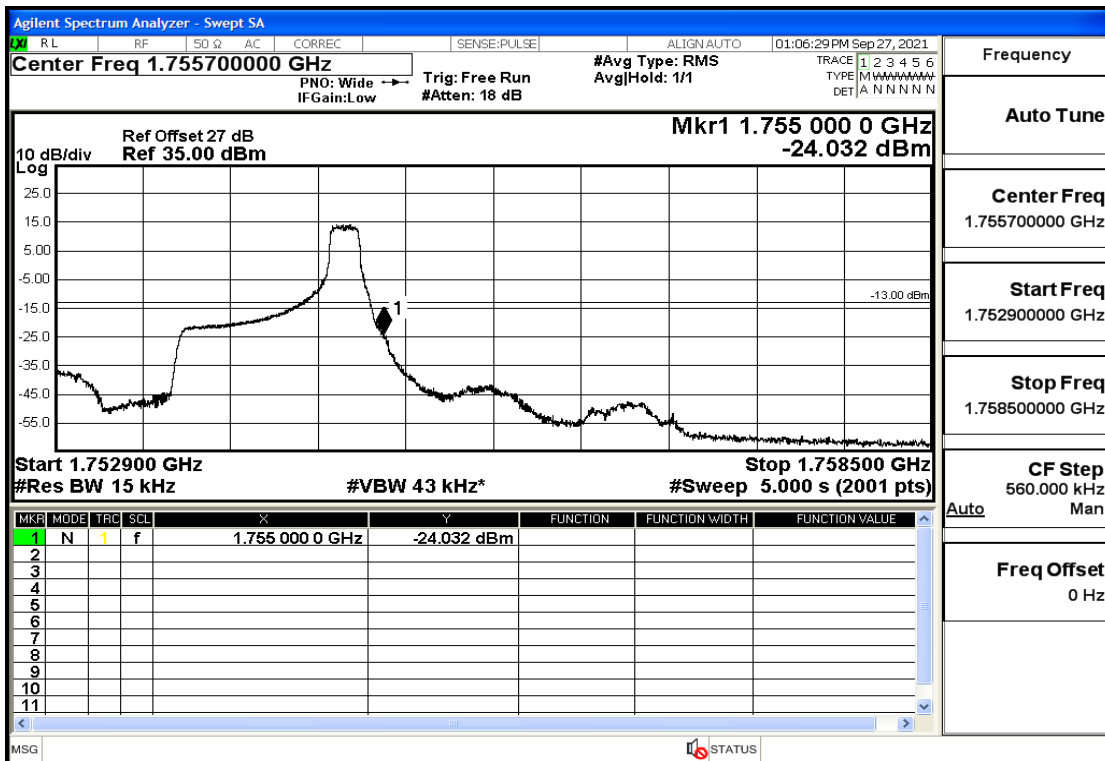

Band4-1.4-1754.3-QPSK-1#HIGH@Pass