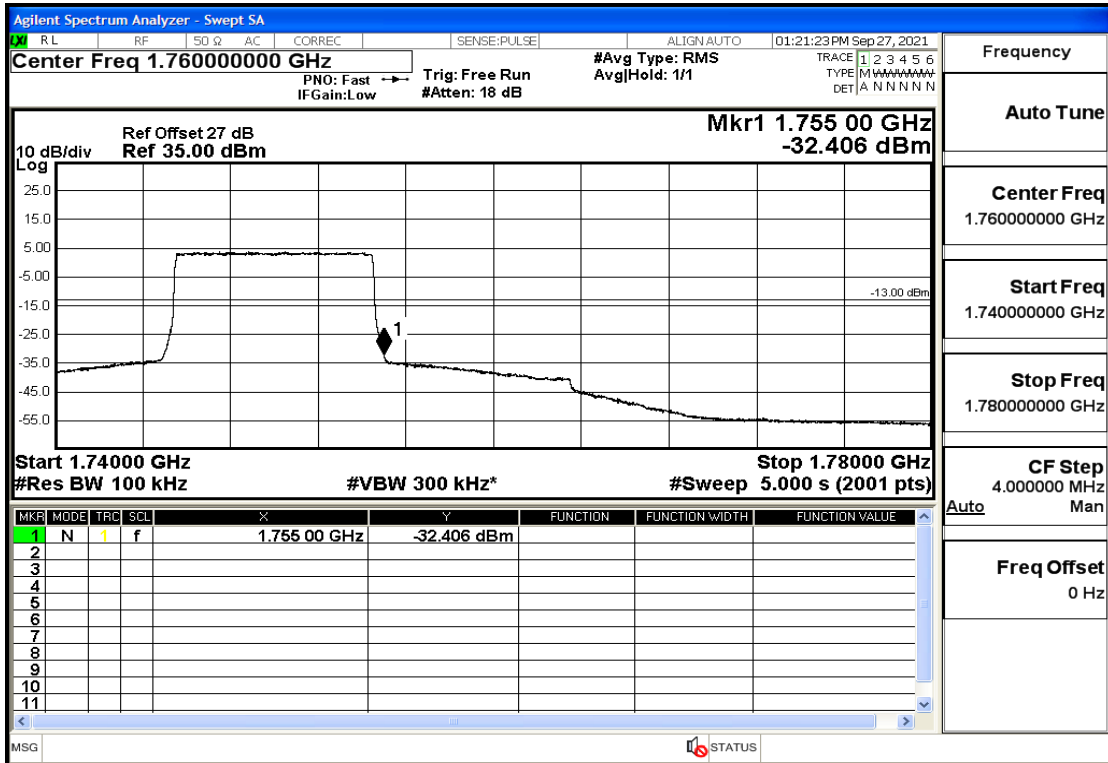

Band4-10-1750-QPSK-50#LOW@Pass