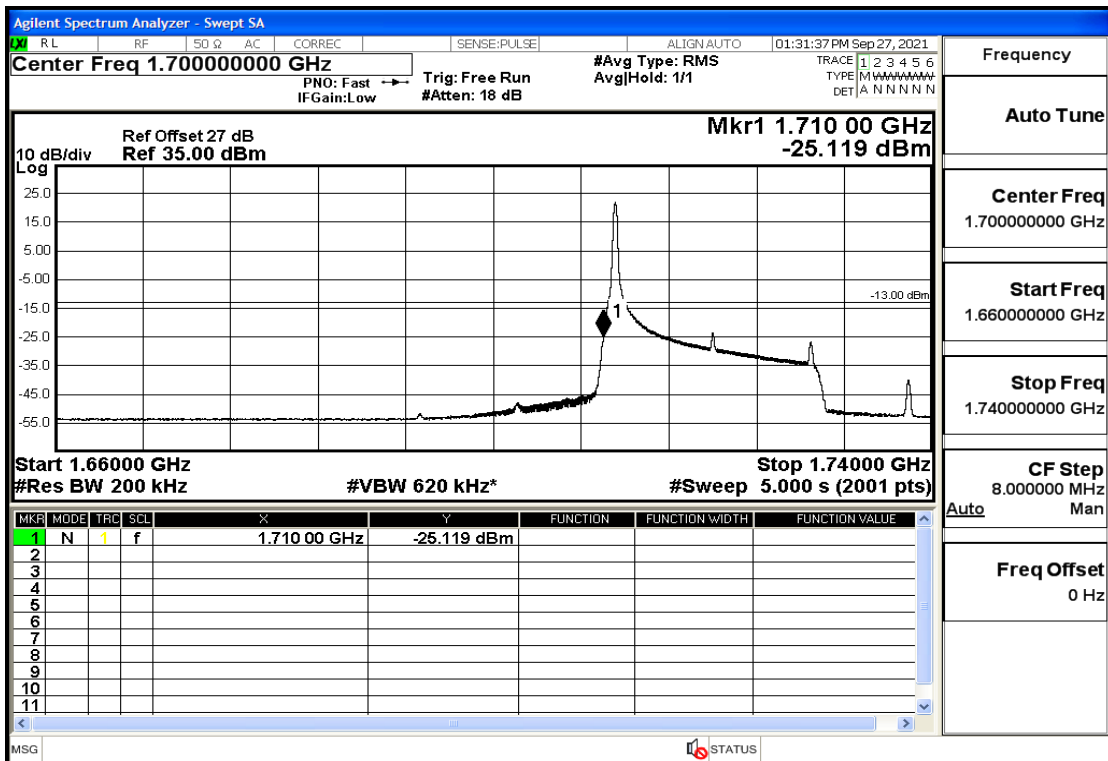

Band4-20-1720-16QAM-1#LOW@Pass