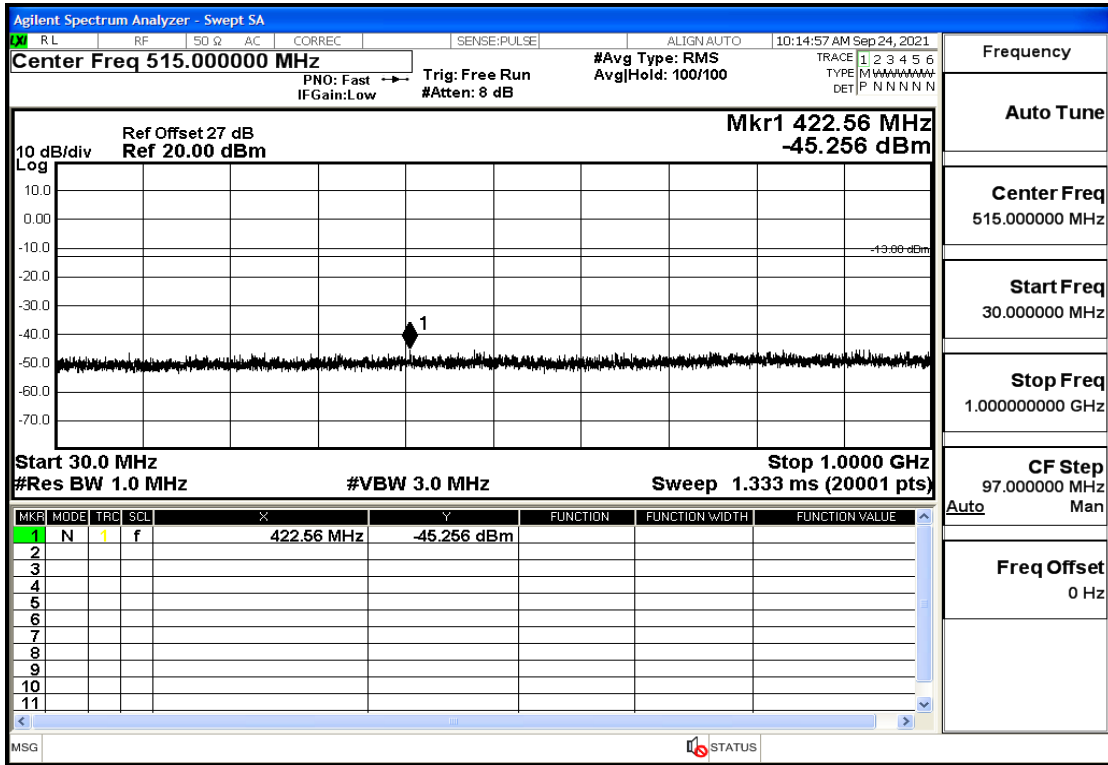

OB4-1.4-1732.5-QPSK-1#LOW@30mHz-1GHz@Pass