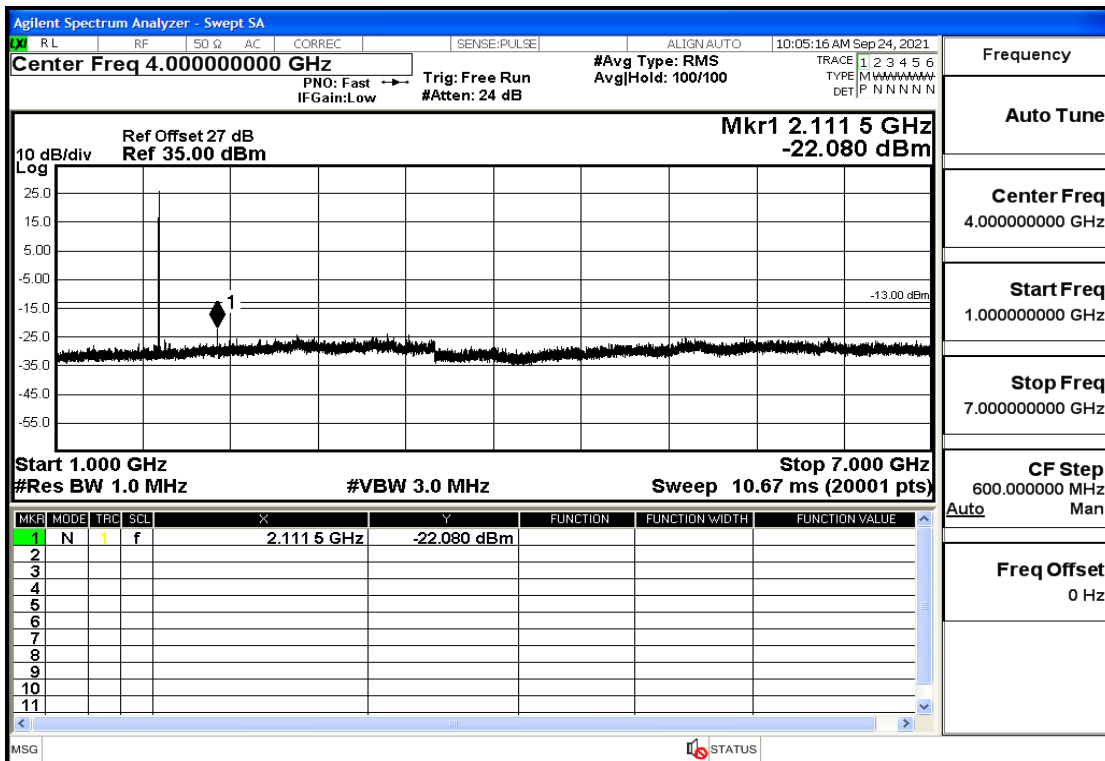

OB4-1.4-1710.7-QPSK-1#LOW@1GHz-7GHz@Pass