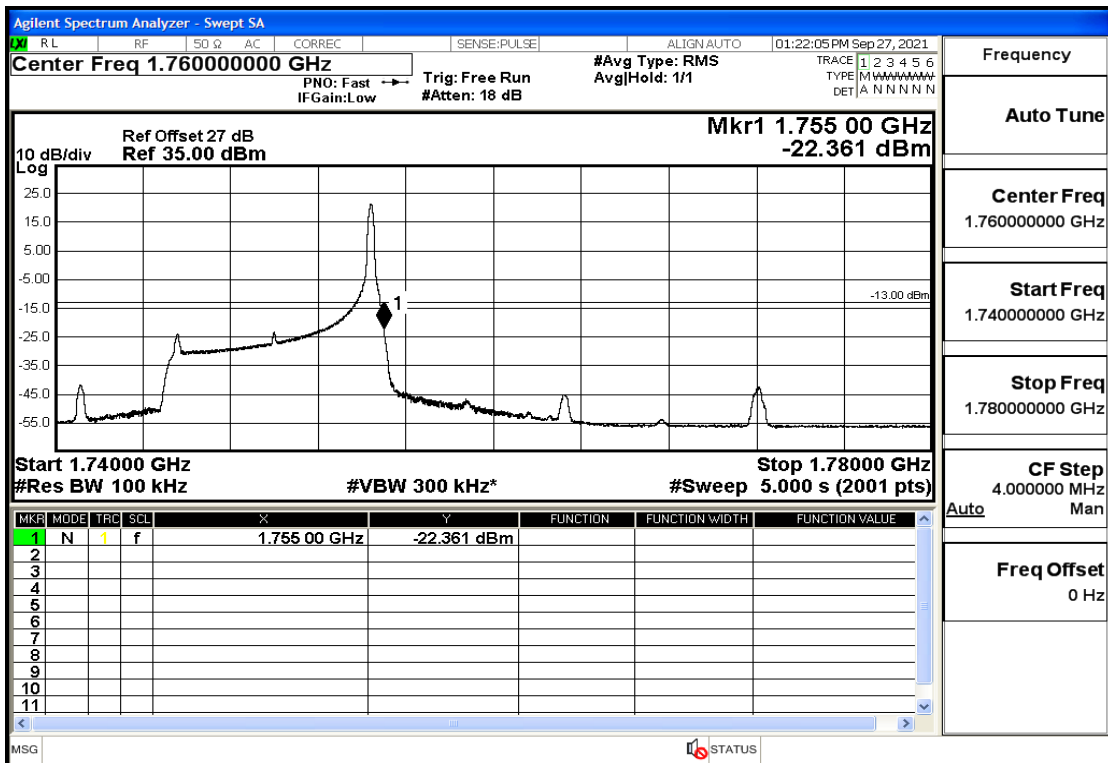

Band4-10-1750-QPSK-1#HIGH@Pass