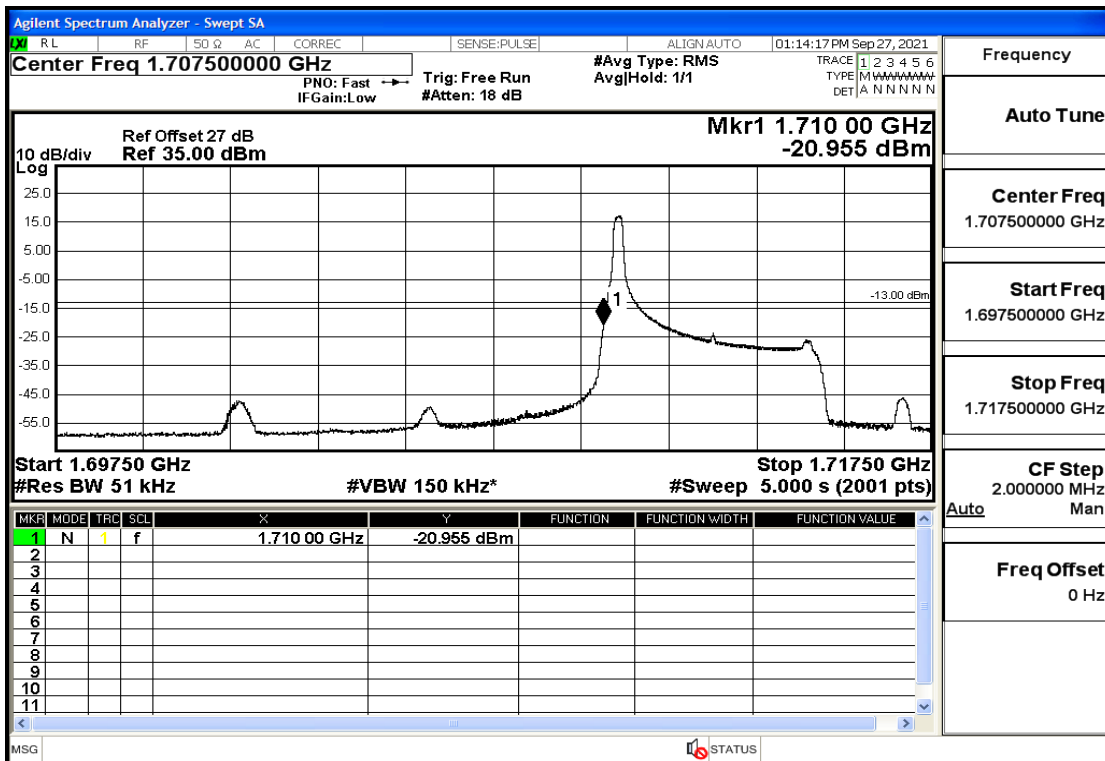

Band4-5-1712.5-16QAM-1#LOW@Pass