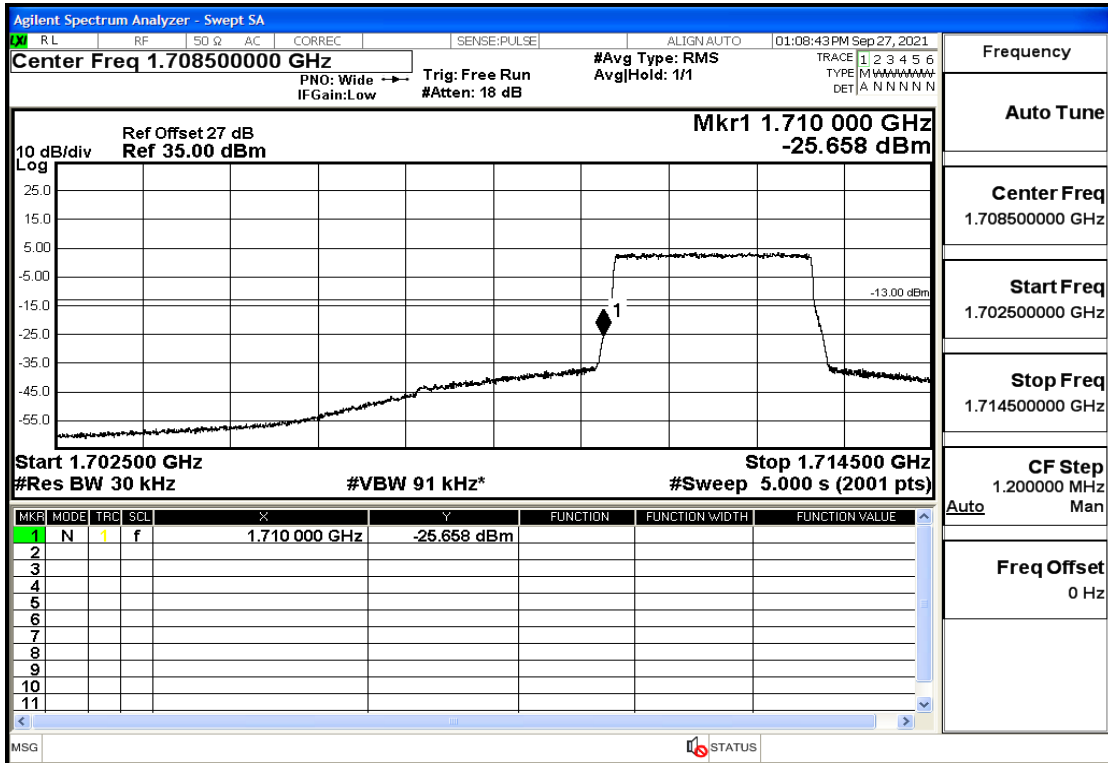

Band4-3-1711.5-16QAM-15#LOW@Pass