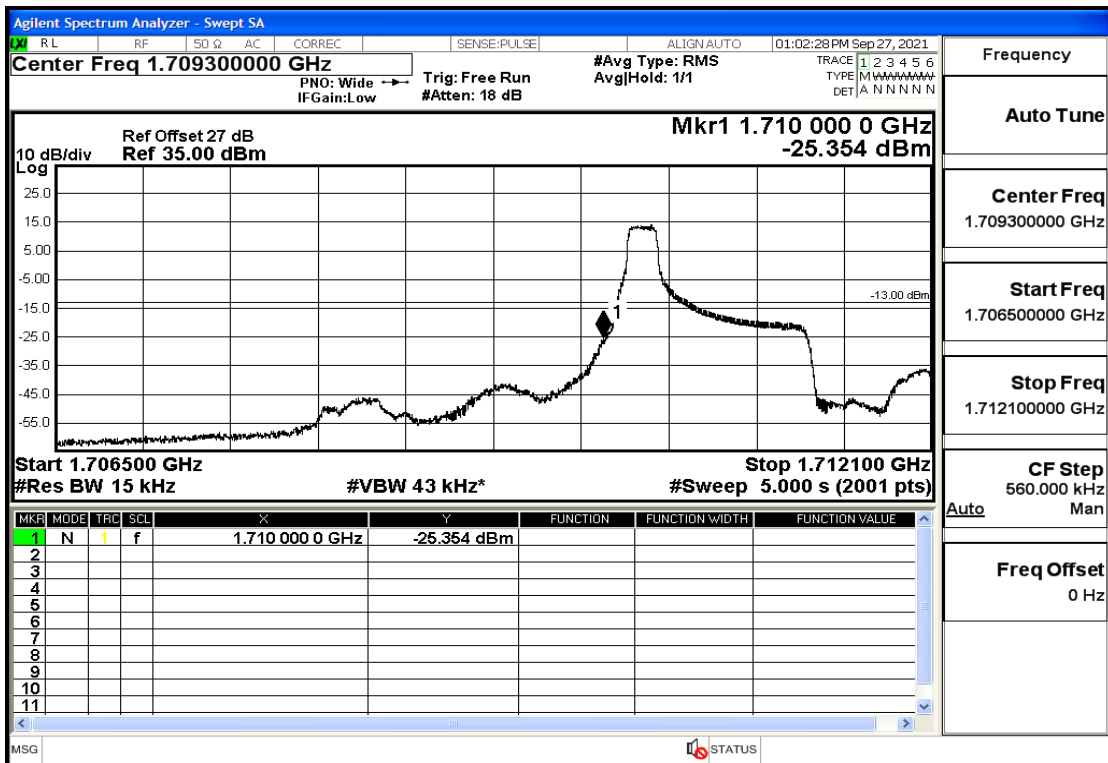

Band4-1.4-1710.7-QPSK-1#LOW@Pass