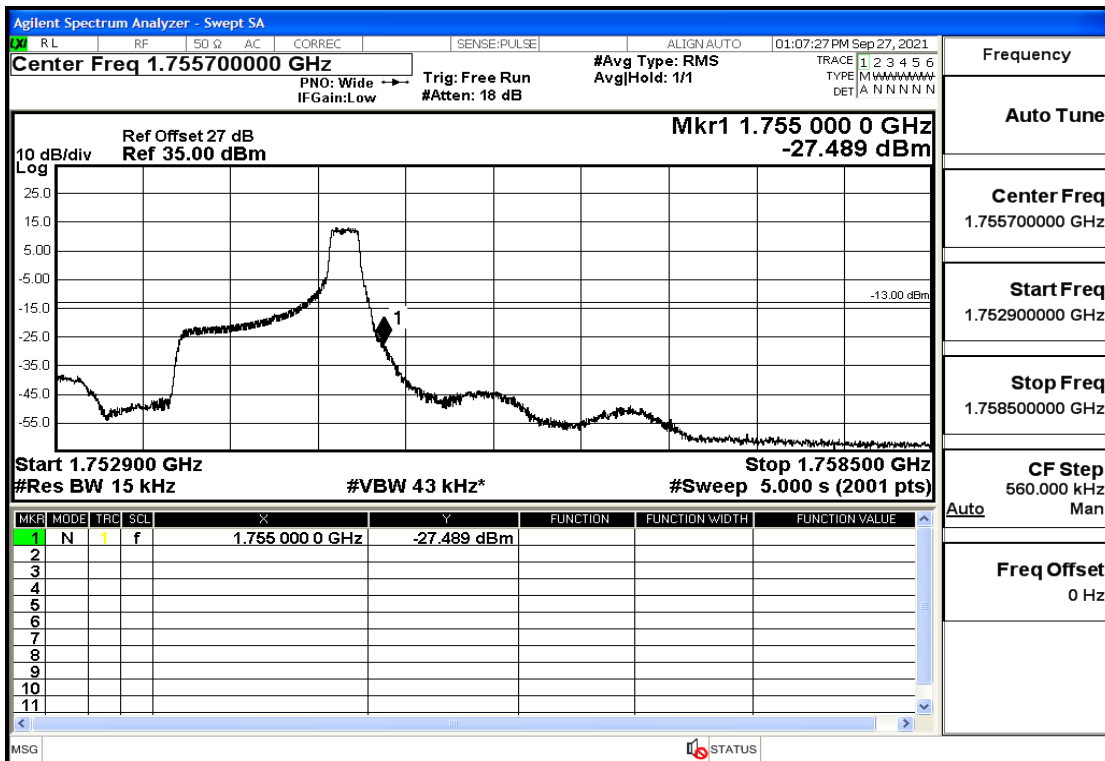

Band4-1.4-1754.3-16QAM-1#HIGH@Pass