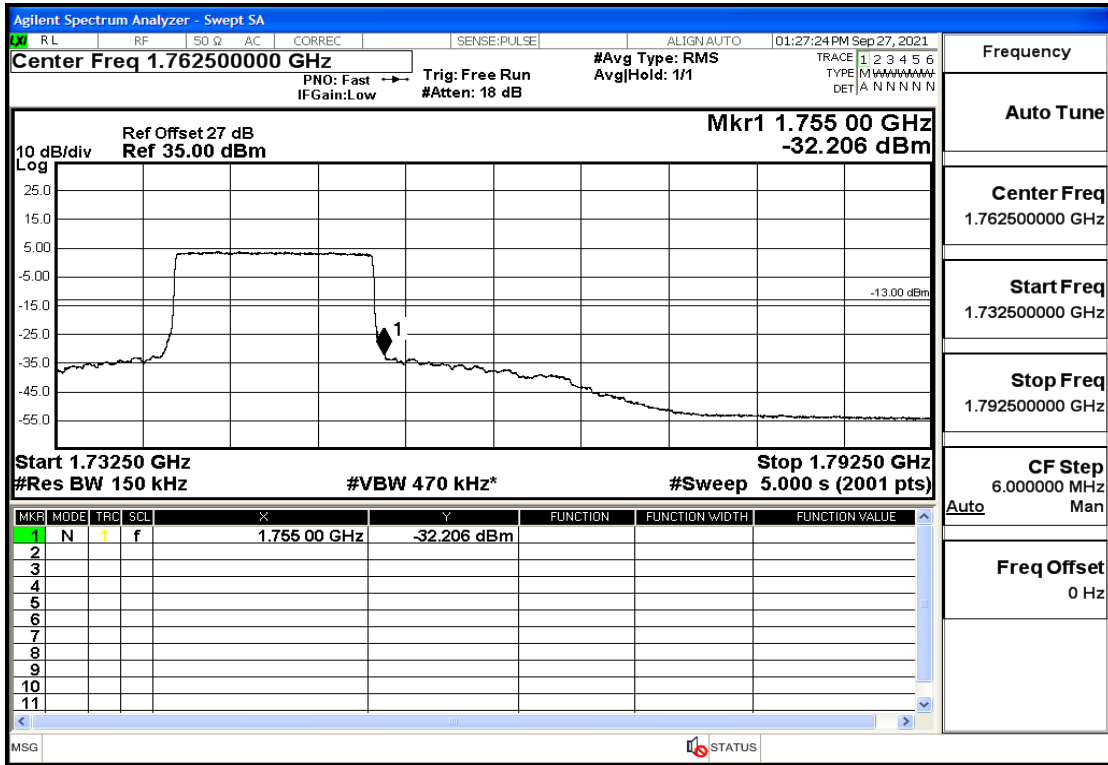

Band4-15-1747.5-QPSK-75#LOW@Pass