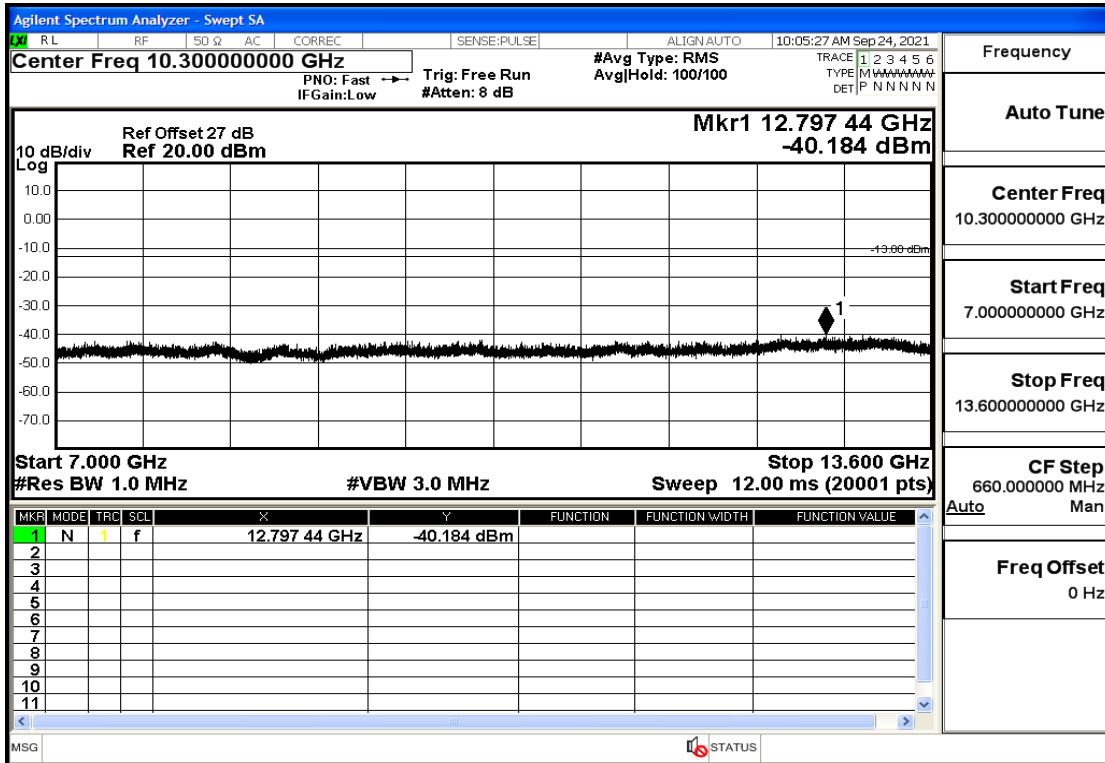

OB4-1.4-1710.7-QPSK-1#LOW@7GHz-13.6GHz@Pass