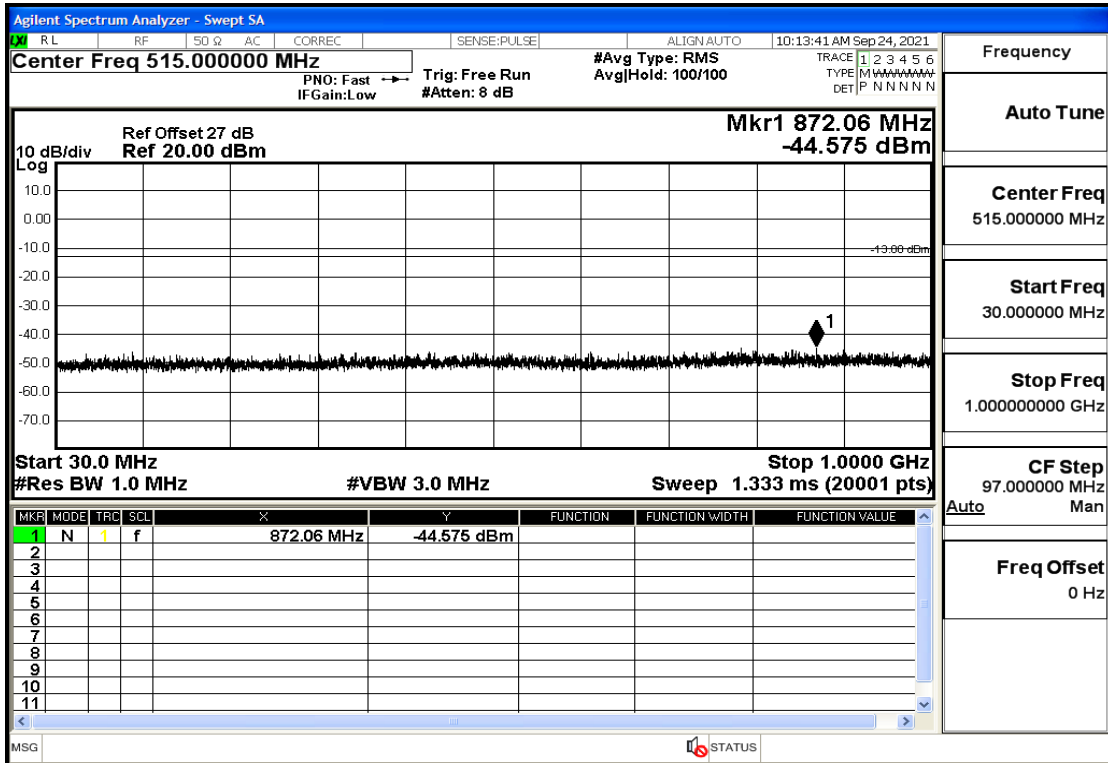

OB4-1.4-1732.5-QPSK-6#LOW@30mHz-1GHz@Pass