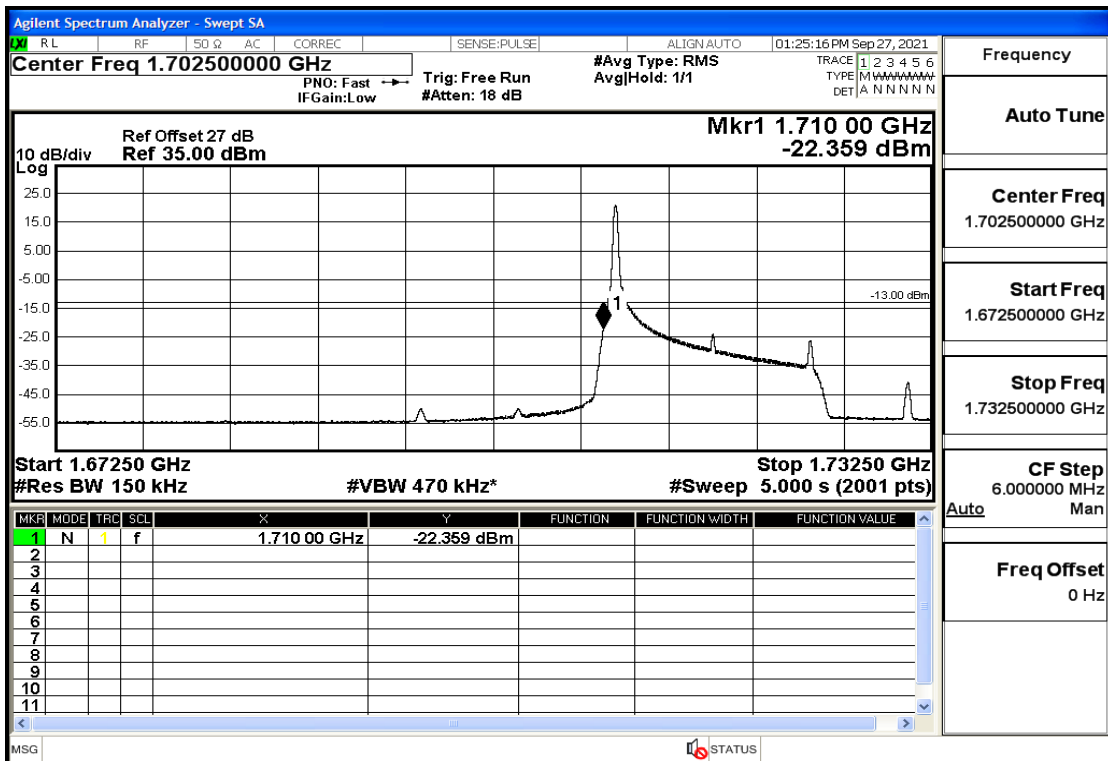

Band4-15-1717.5-16QAM-1#LOW@Pass