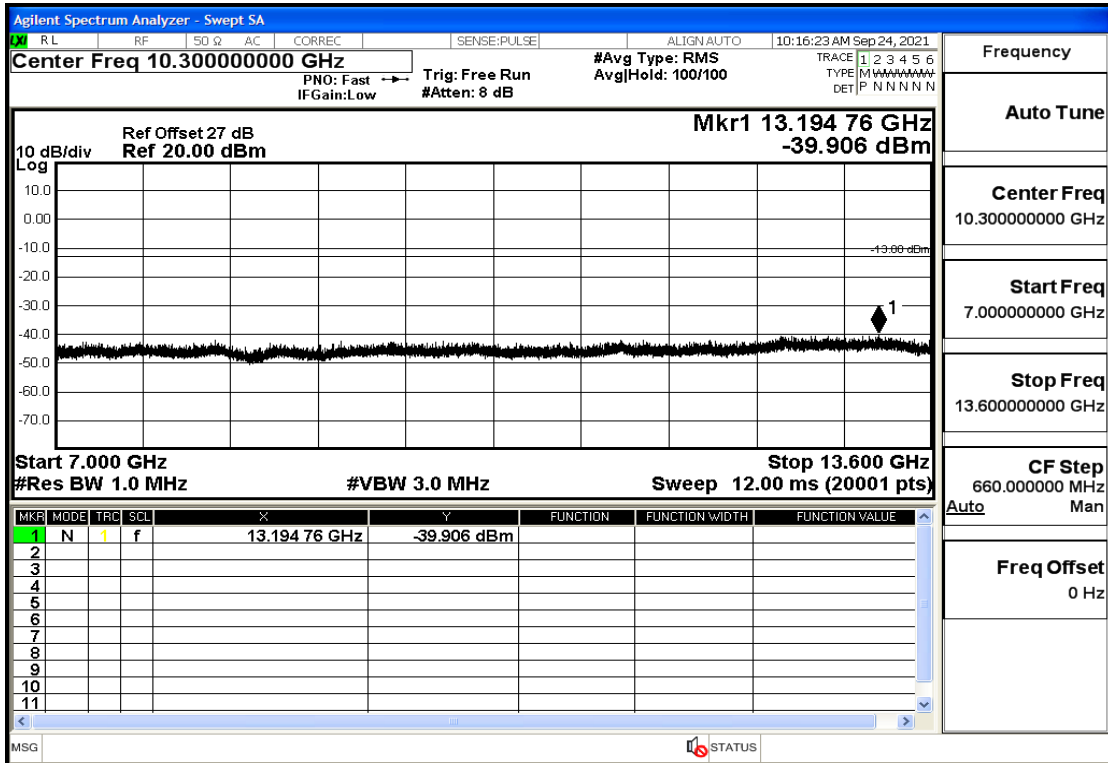

OB4-1.4-1732.5-QPSK-1#HIGH@7GHz-13.6GHz@Pass