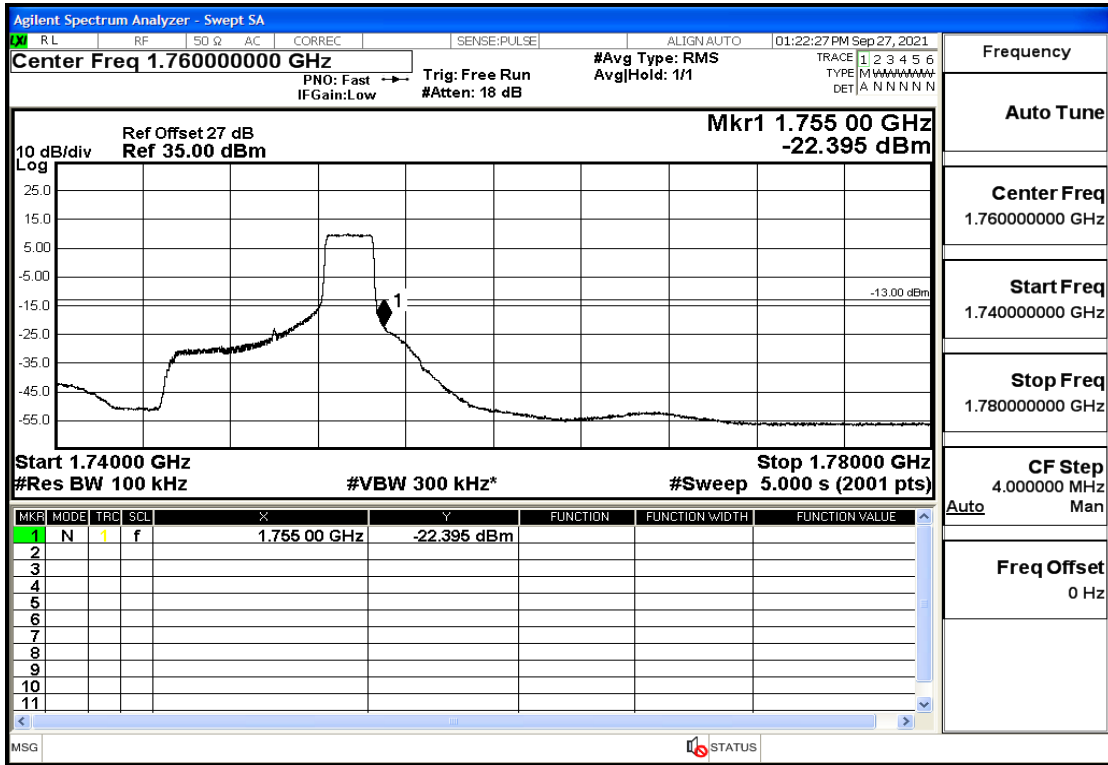

Band4-10-1750-16QAM-12#HIGH@Pass