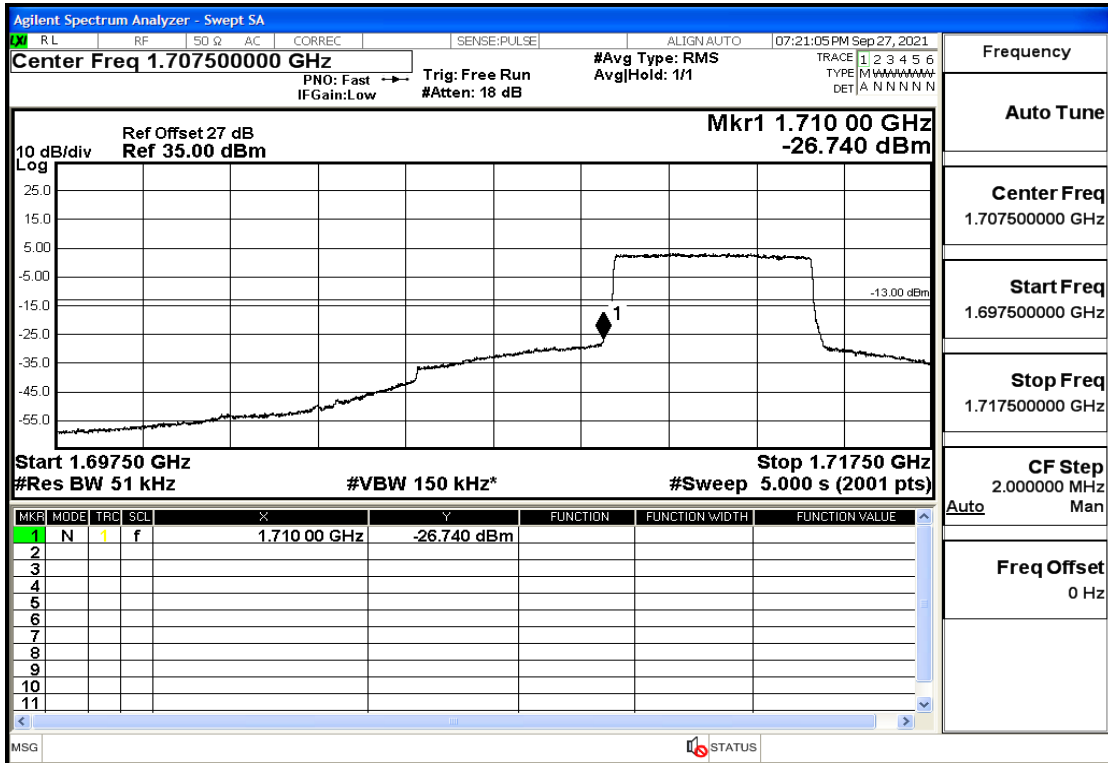

Band4-5-1712.5-QPSK-25#LOW@Pass