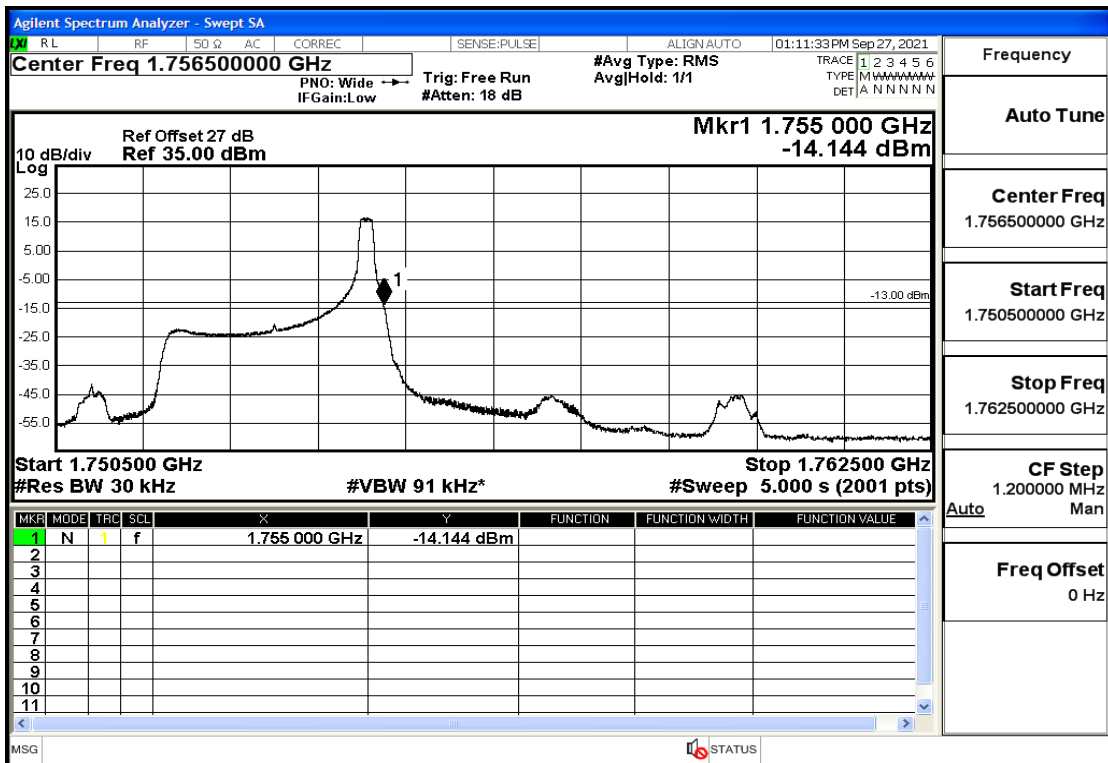

Band4-3-1753.5-QPSK-1#HIGH@Pass