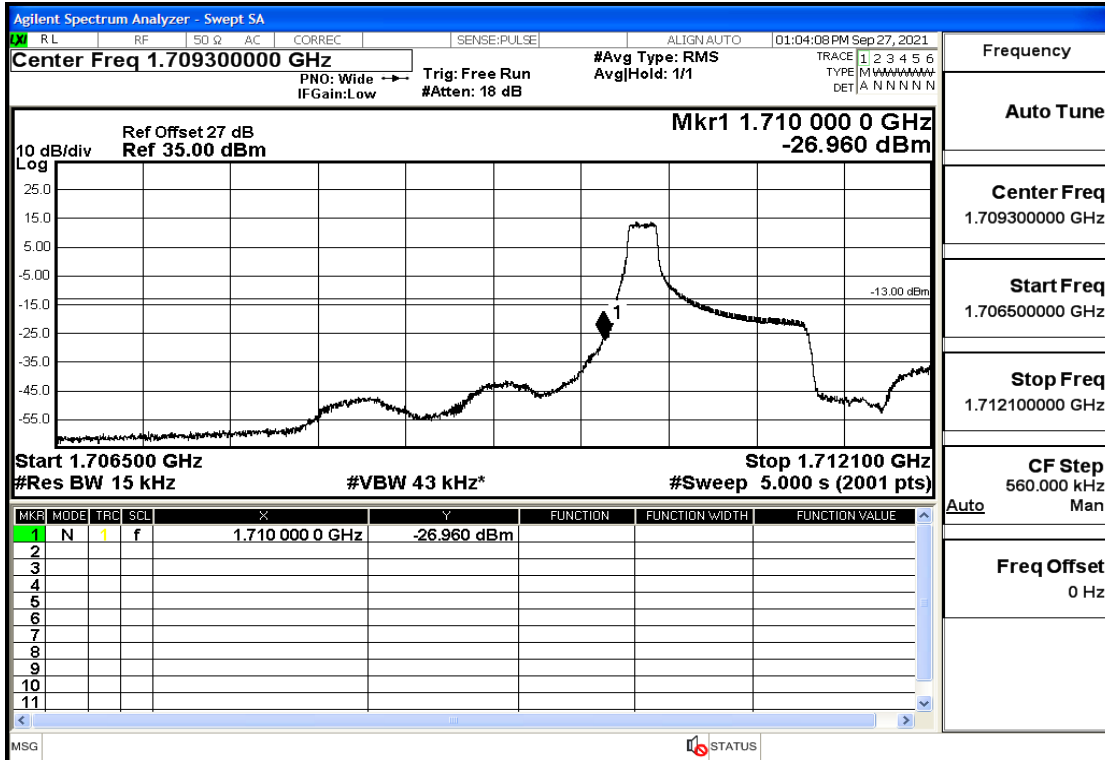

Band4-1.4-1710.7-16QAM-1#LOW@Pass