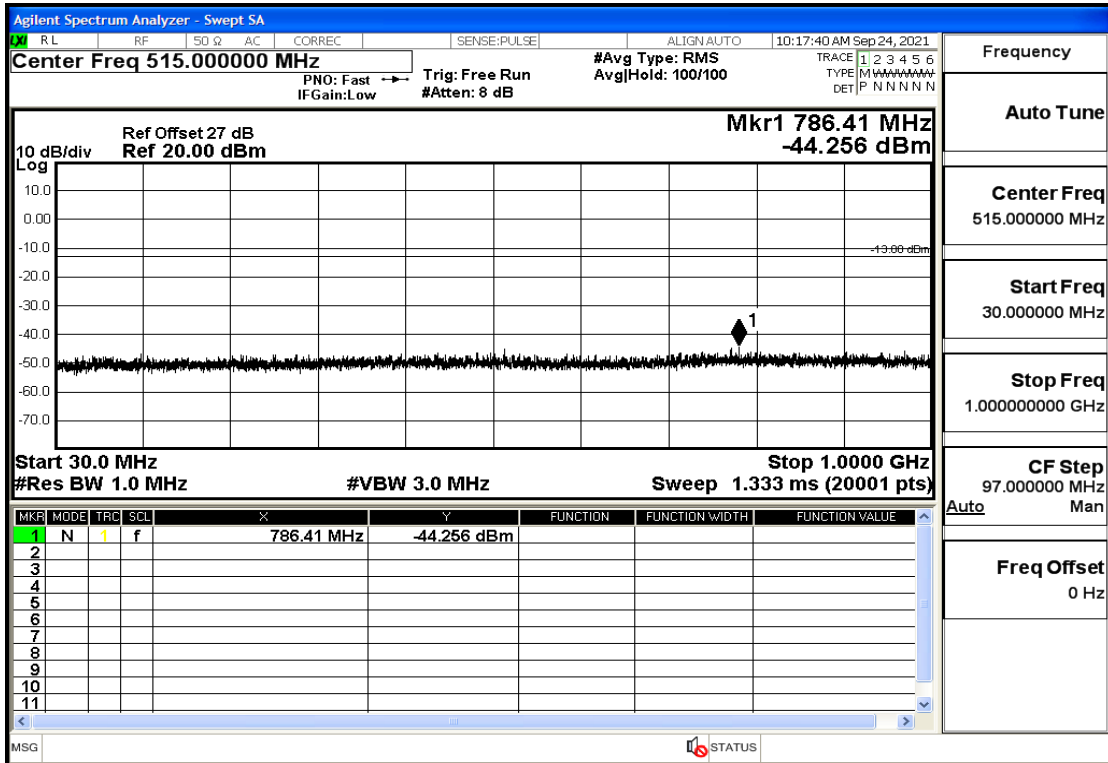

OB4-1.4-1754.3-QPSK-6#LOW@30mHz-1GHz@Pass