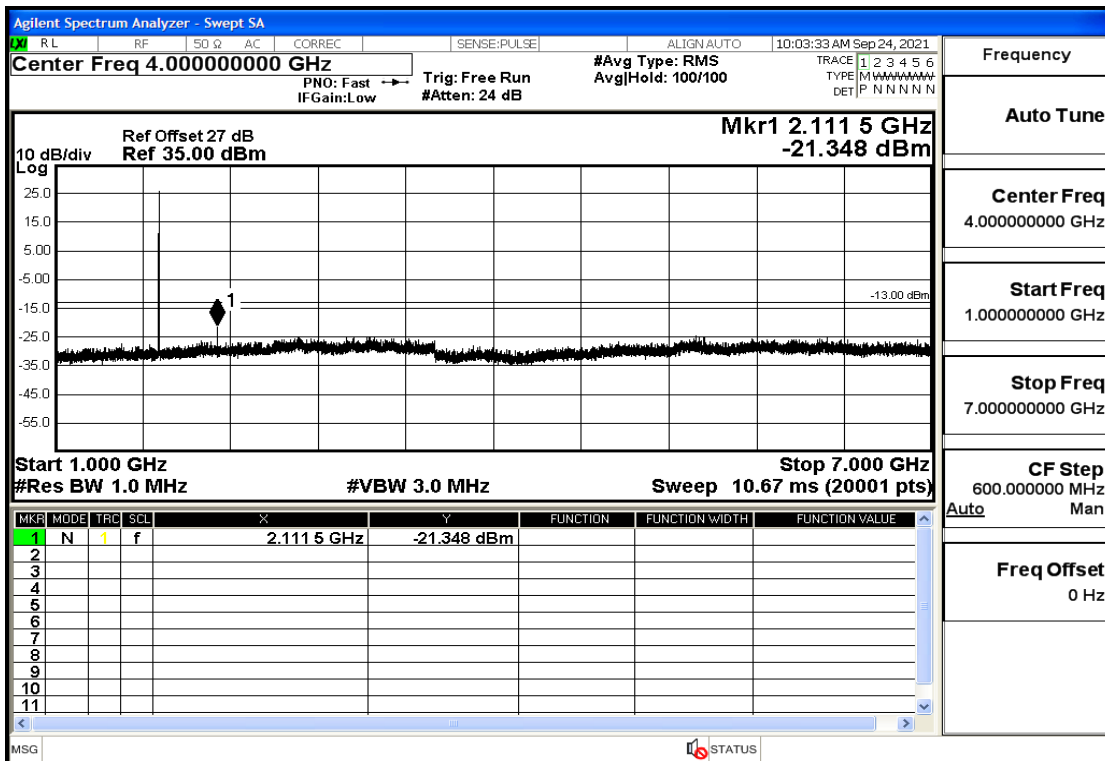

OB4-1.4-1710.7-QPSK-6#LOW@1GHz-7GHz@Pass