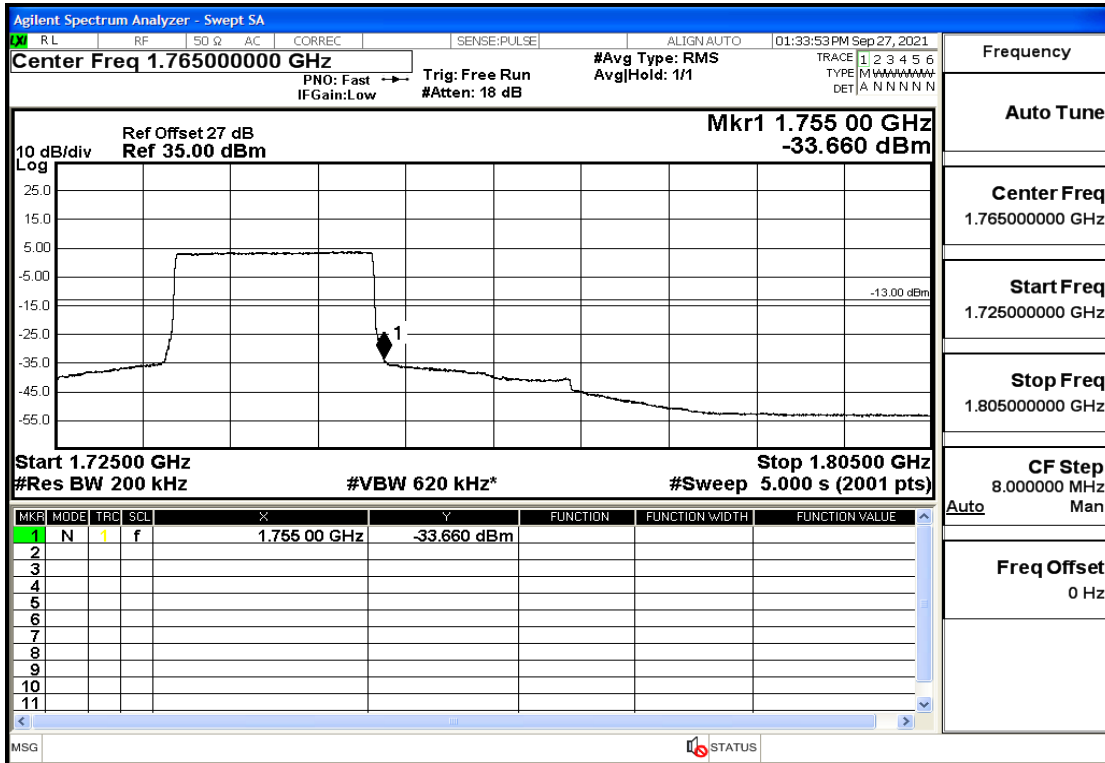

Band4-20-1745-QPSK-100#LOW@Pass