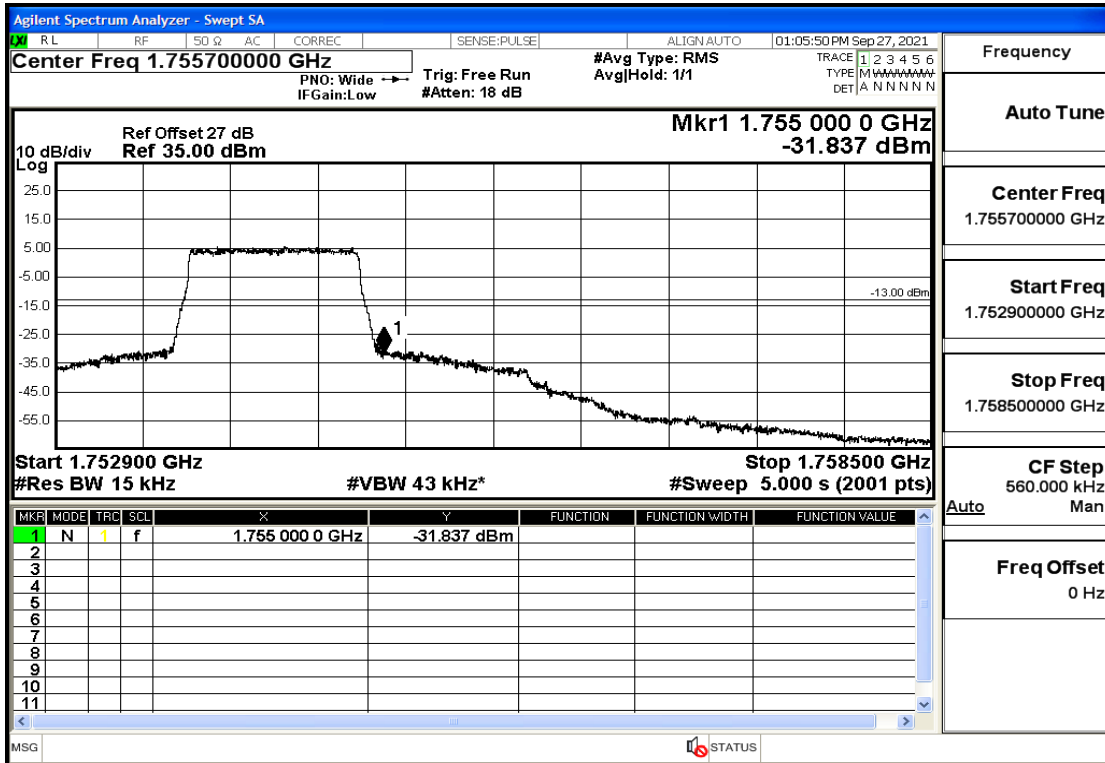

Band4-1.4-1754.3-QPSK-6#LOW@Pass