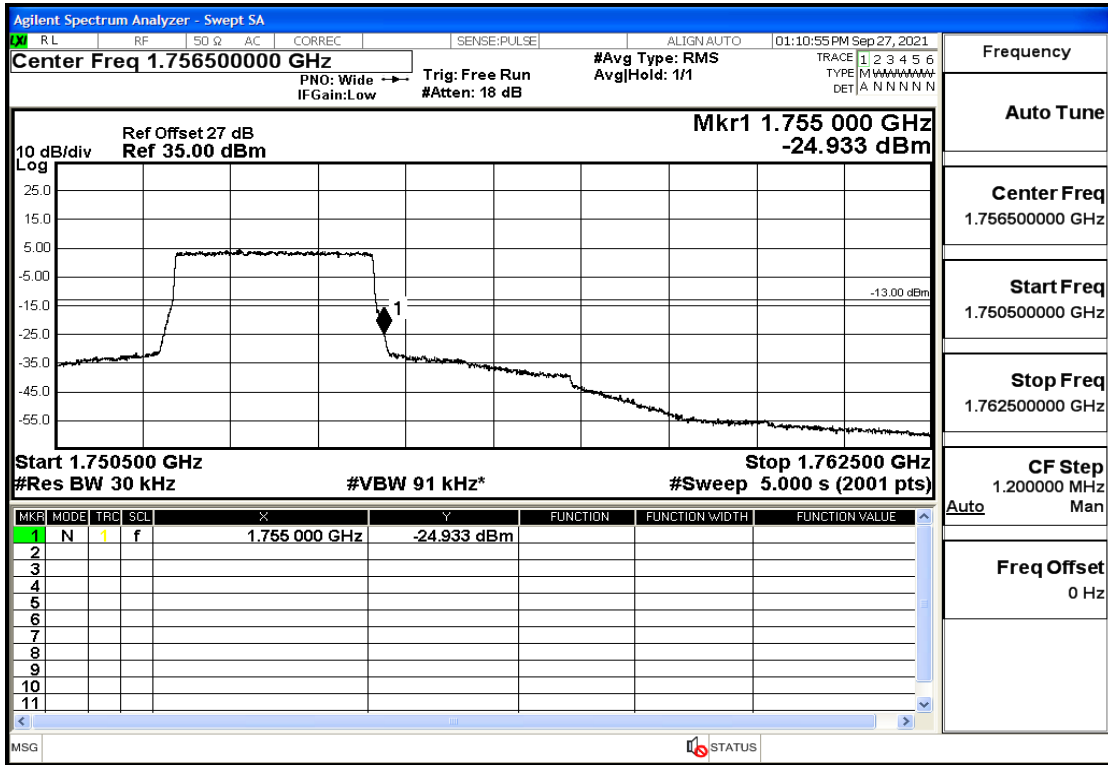

Band4-3-1753.5-QPSK-15#LOW@Pass