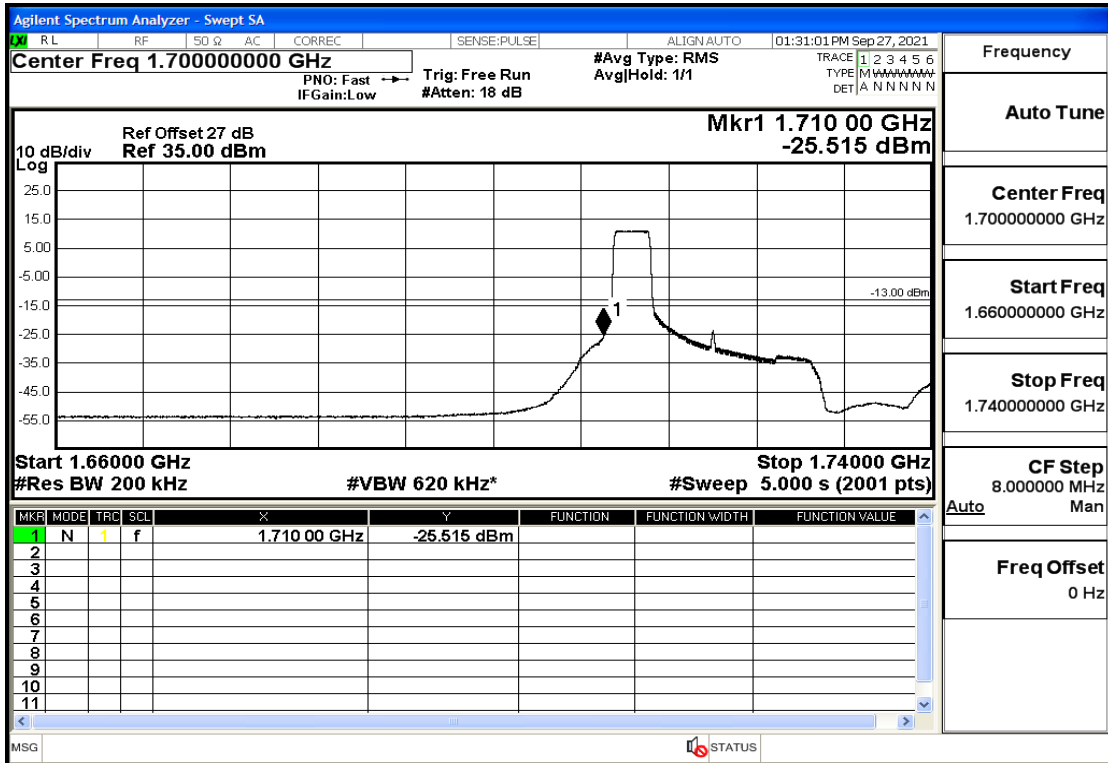

Band4-20-1720-16QAM-18#LOW@Pass