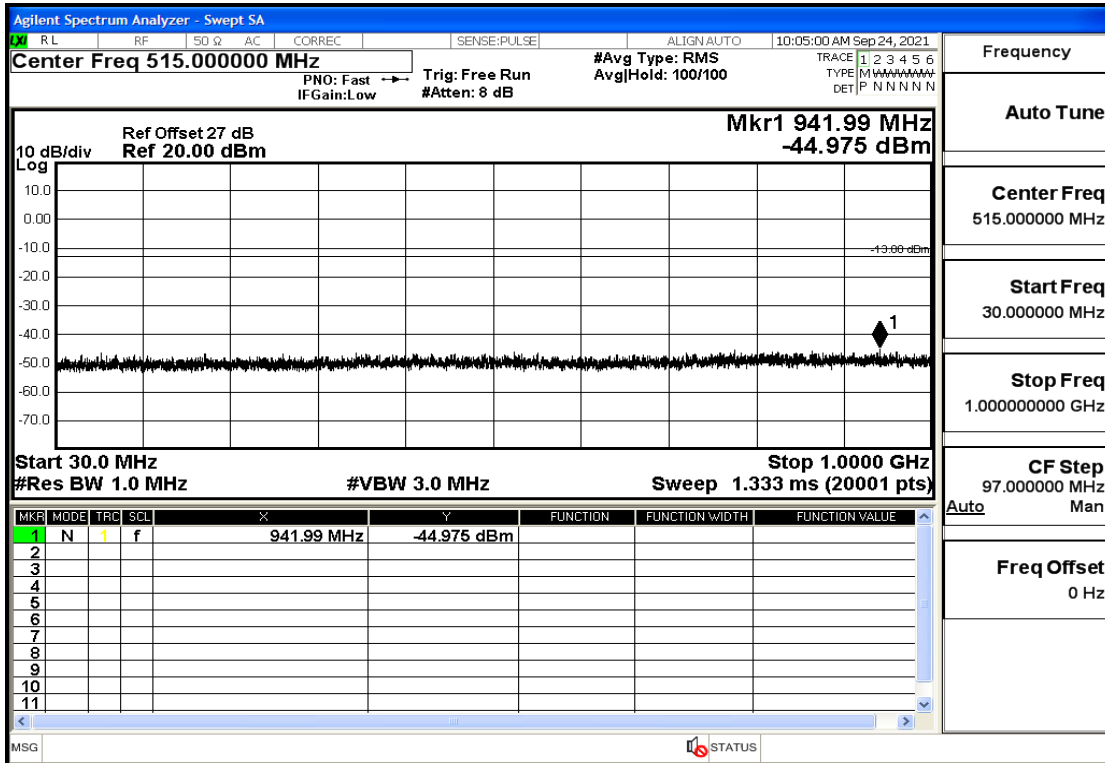

OB4-1.4-1710.7-QPSK-1#LOW@30mHz-1GHz@Pass