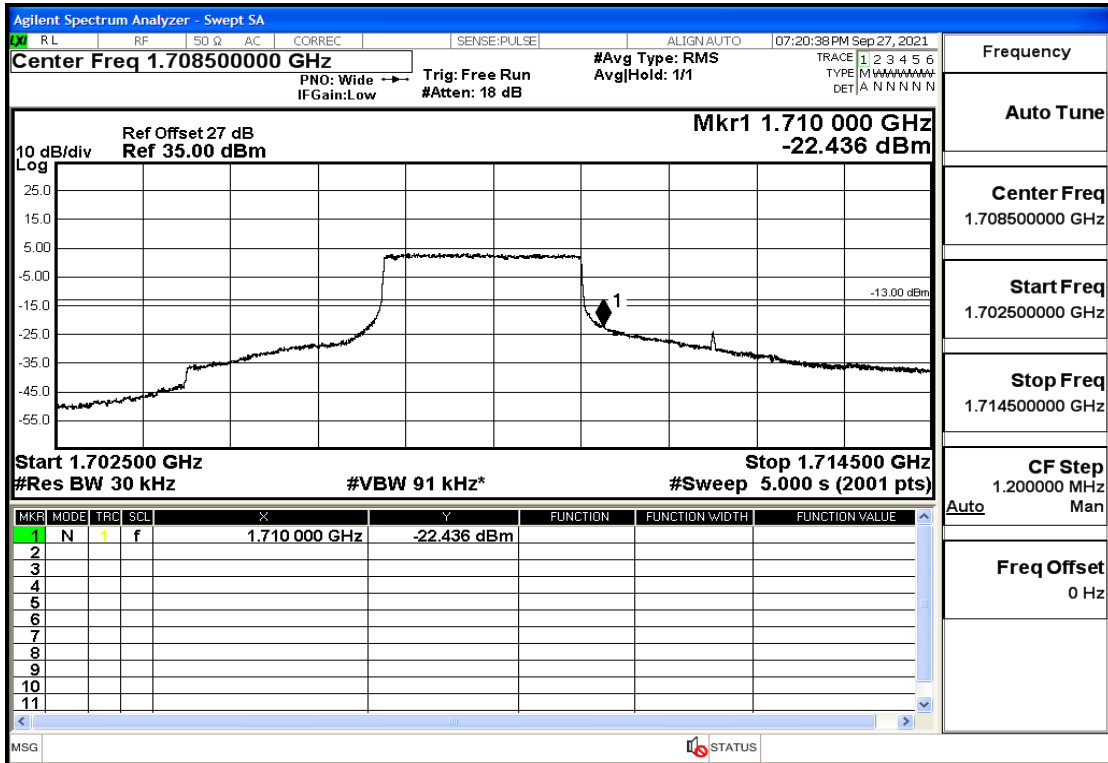

Band4-3-1711.5-QPSK-15#LOW@Pass