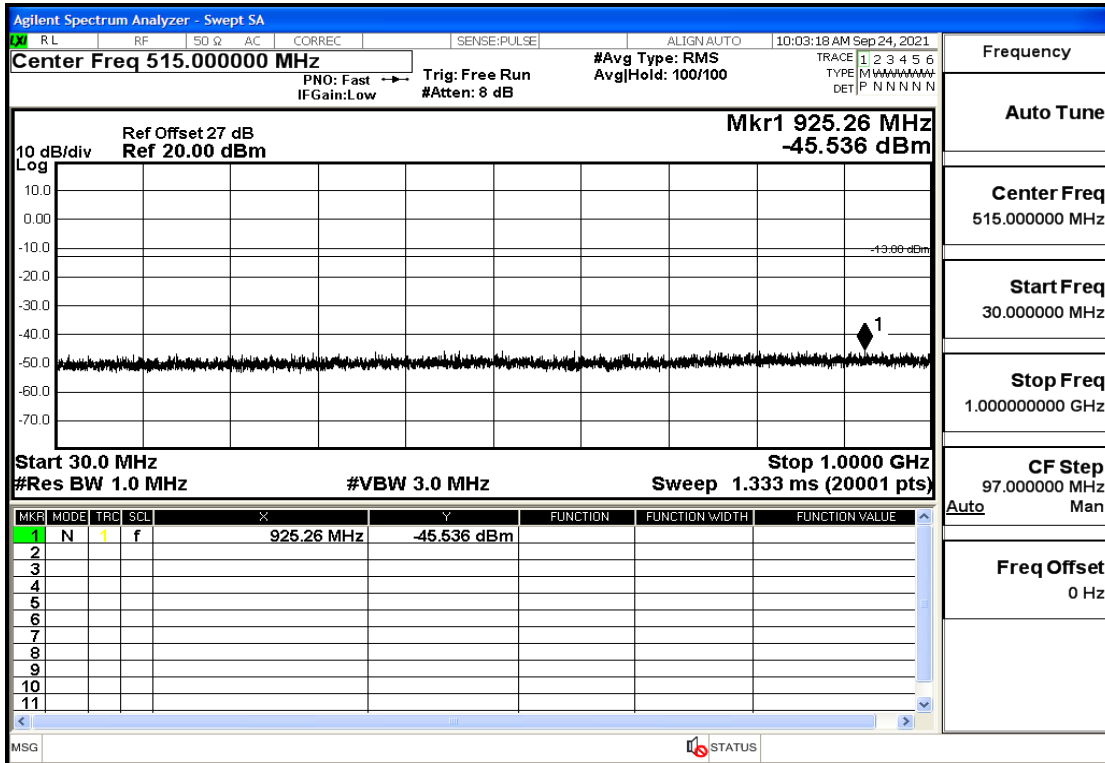

OB4-1.4-1710.7-QPSK-6#LOW@30mHz-1GHz@Pass