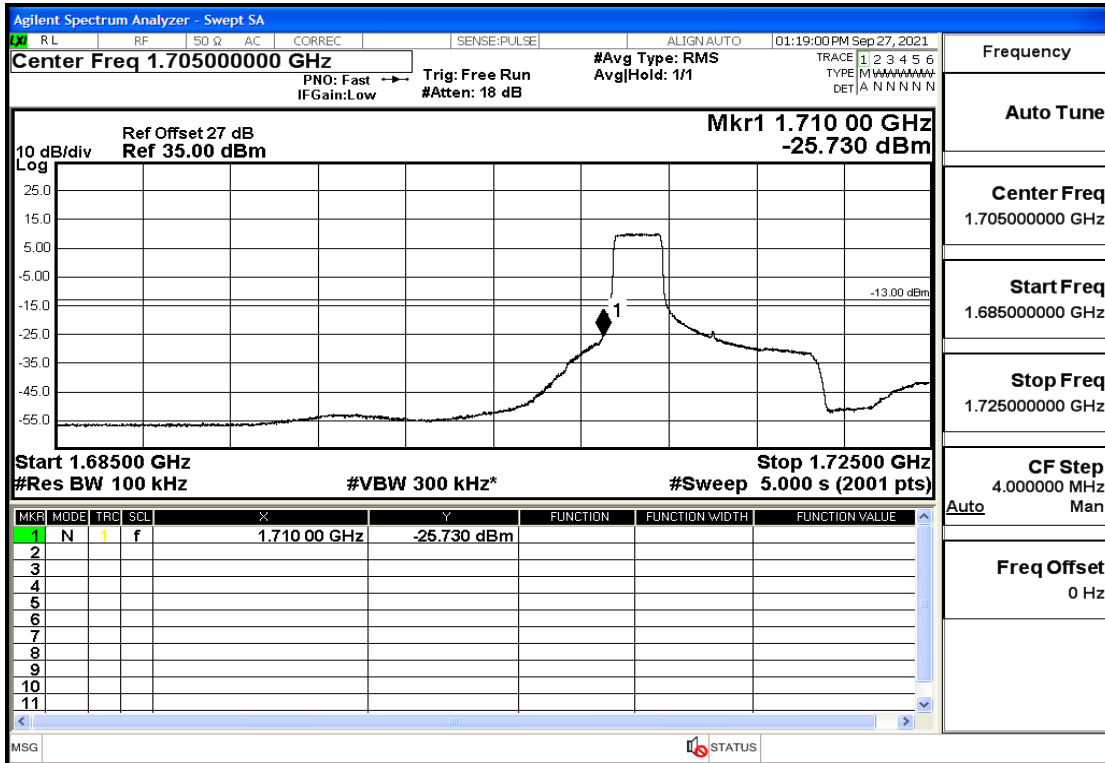

Band4-10-1715-16QAM-12#LOW@Pass