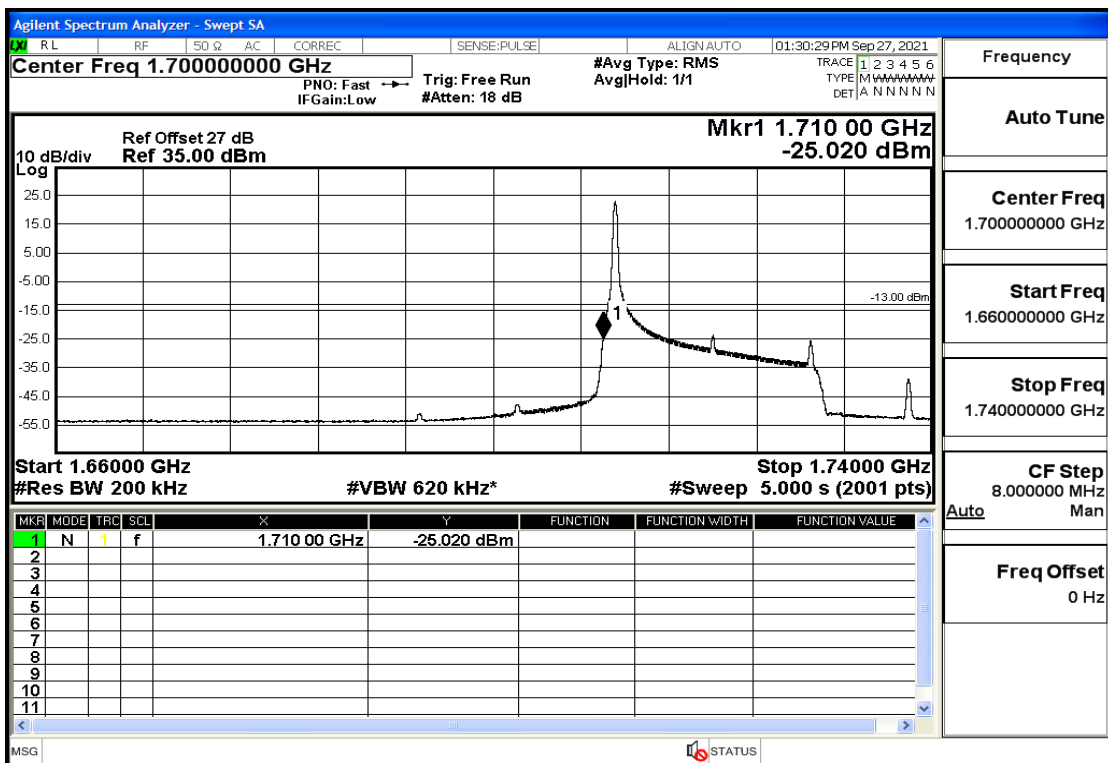

Band4-20-1720-QPSK-1#LOW@Pass