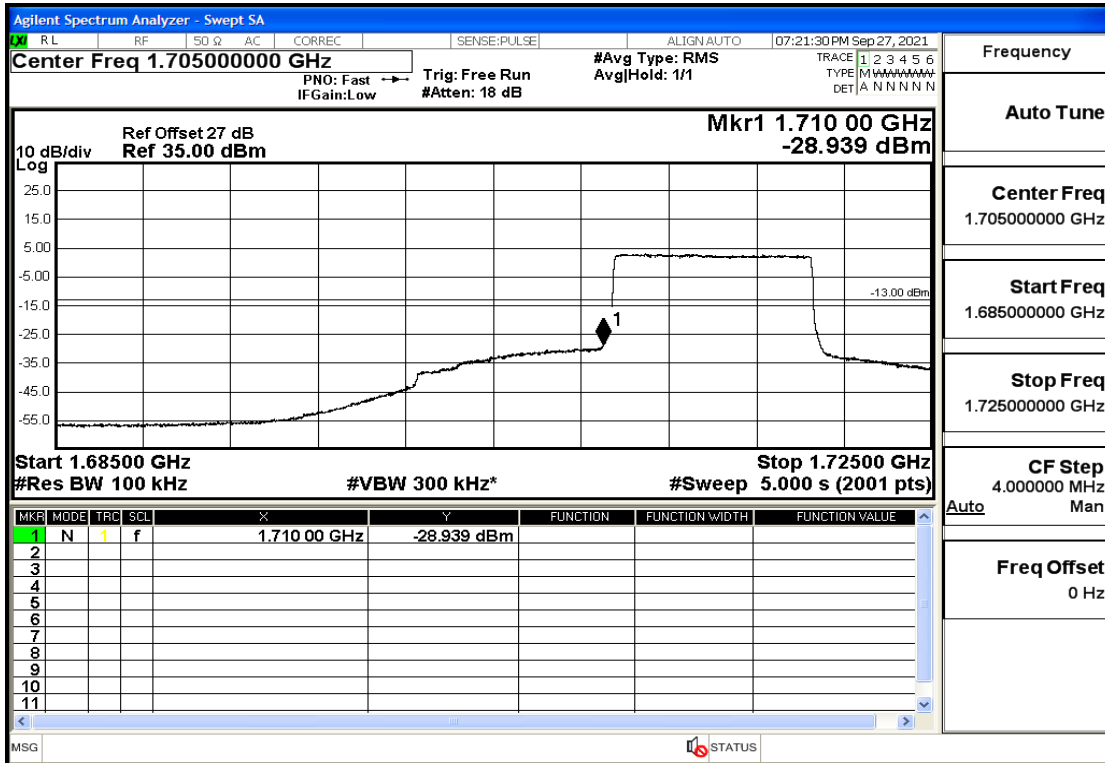

RF Test Data for LTE (Conducted Measurement)

Product Name: tempmate GS2

Trade Mark: tempmate

Test Model: G2E-000

Sample ID: TZ210902547-1#

FCC ID: 2A3GU-GS2

Environmental Conditions

Temperature:	23.5°C
Relative Humidity:	57%
ATM Pressure:	100.0 kPa
Test Engineer:	Anna Hu
Supervised by:	Hugo Chen
Remark:	For LTE Band4

Band4-5-1752.5-QPSK-1#HIGH@Pass

Band4-5-1752.5-16QAM-25#LOW@Pass

Band4-5-1752.5-16QAM-1#HIGH@Pass

Band4-10-1715-QPSK-50#LOW@Pass

Band4-10-1715-QPSK-1#LOW@Pass

Band4-10-1715-16QAM-12#LOW@Pass

Band4-10-1715-16QAM-1#LOW@Pass