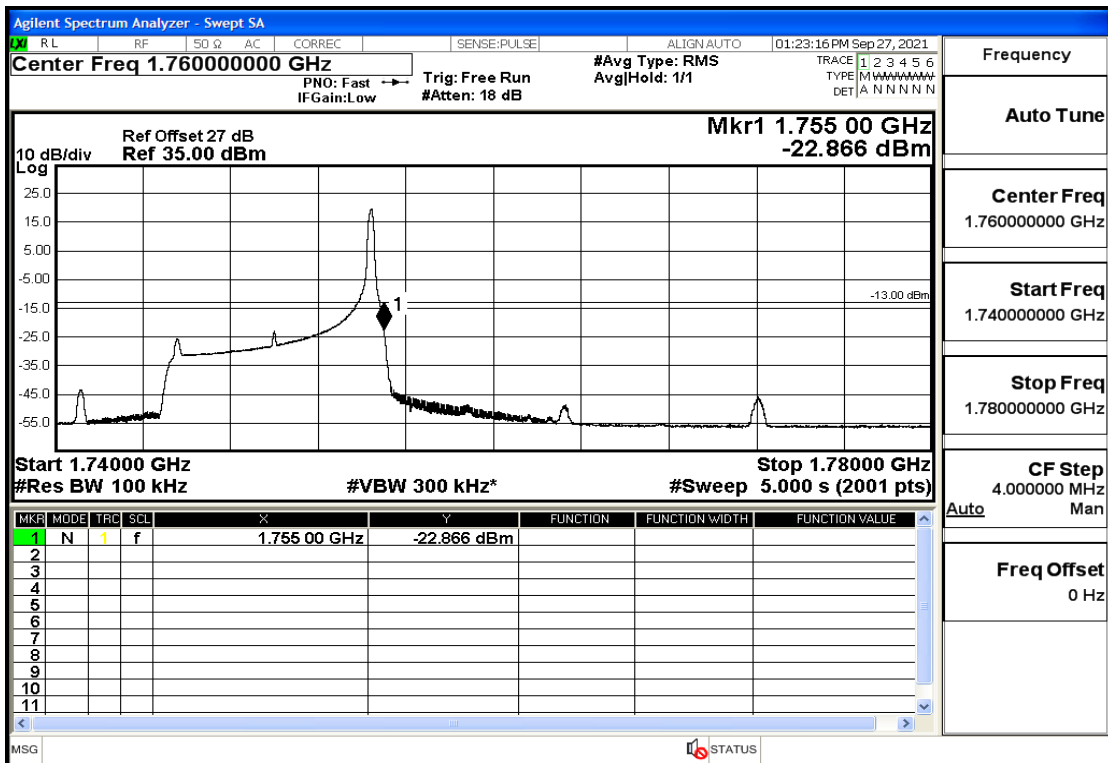

Band4-10-1750-16QAM-1#HIGH@Pass