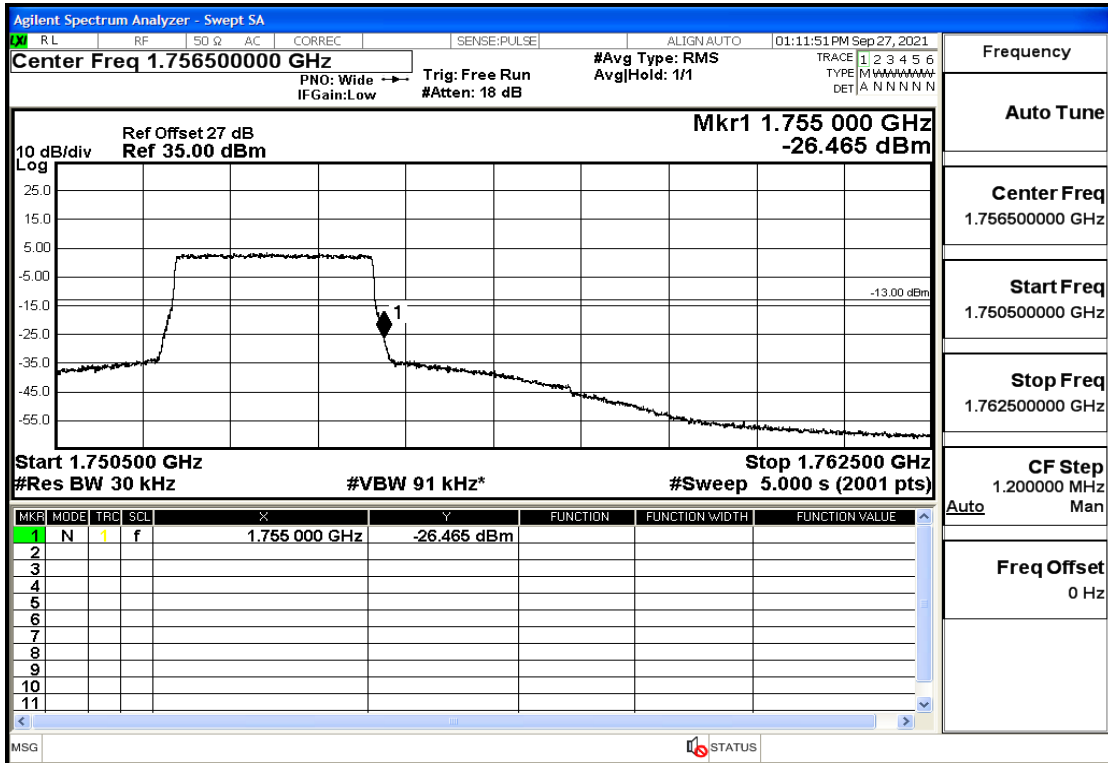

Band4-3-1753.5-16QAM-15#LOW@Pass