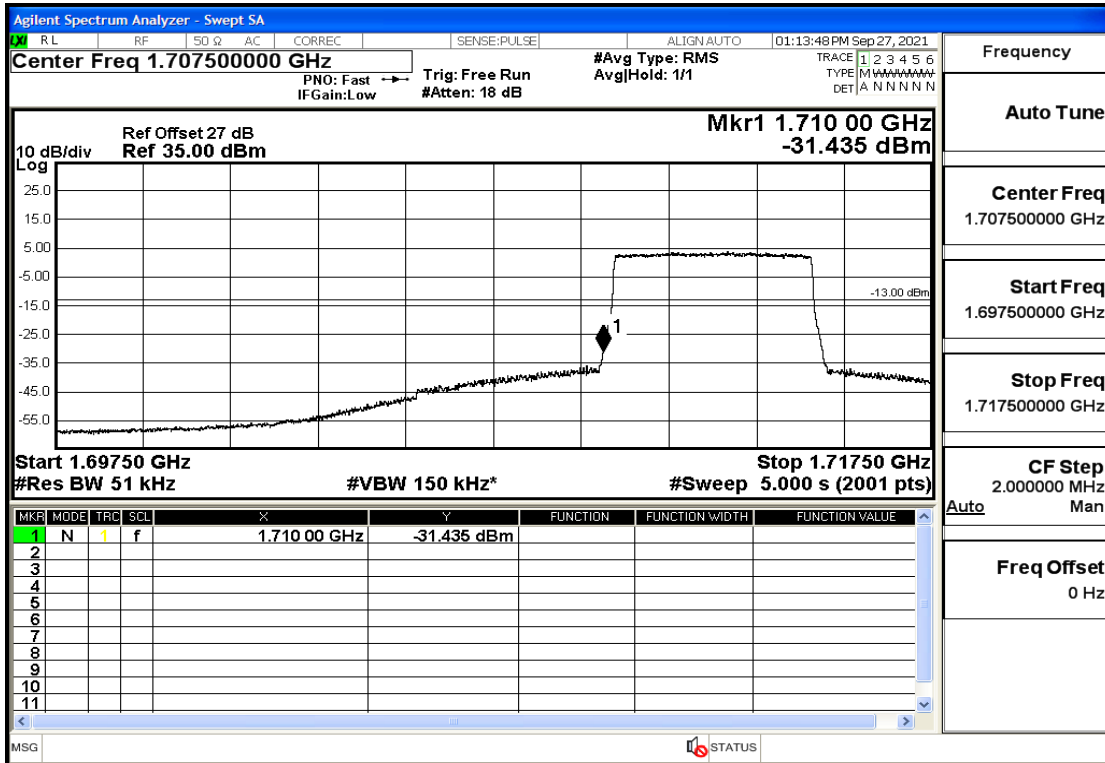

RF Test Data for LTE (Conducted Measurement)

Product Name: tempmate GS2

Trade Mark: tempmate

Test Model: G2E-000

Sample ID: TZ210902547-1#

FCC ID: 2A3GU-GS2

Environmental Conditions

Temperature:	23.5°C
Relative Humidity:	57%
ATM Pressure:	100.0 kPa
Test Engineer:	Anna Hu
Supervised by:	Hugo Chen
Remark:	For LTE Band4

Band4-3-1753.5-16QAM-15#LOW@Pass

Band4-3-1753.5-16QAM-1#HIGH@Pass

Band4-5-1712.5-QPSK-25#LOW@Pass

Band4-5-1712.5-QPSK-1#LOW@Pass

Band4-5-1712.5-16QAM-25#LOW@Pass

Band4-5-1712.5-16QAM-1#LOW@Pass

Band4-5-1752.5-QPSK-25#LOW@Pass