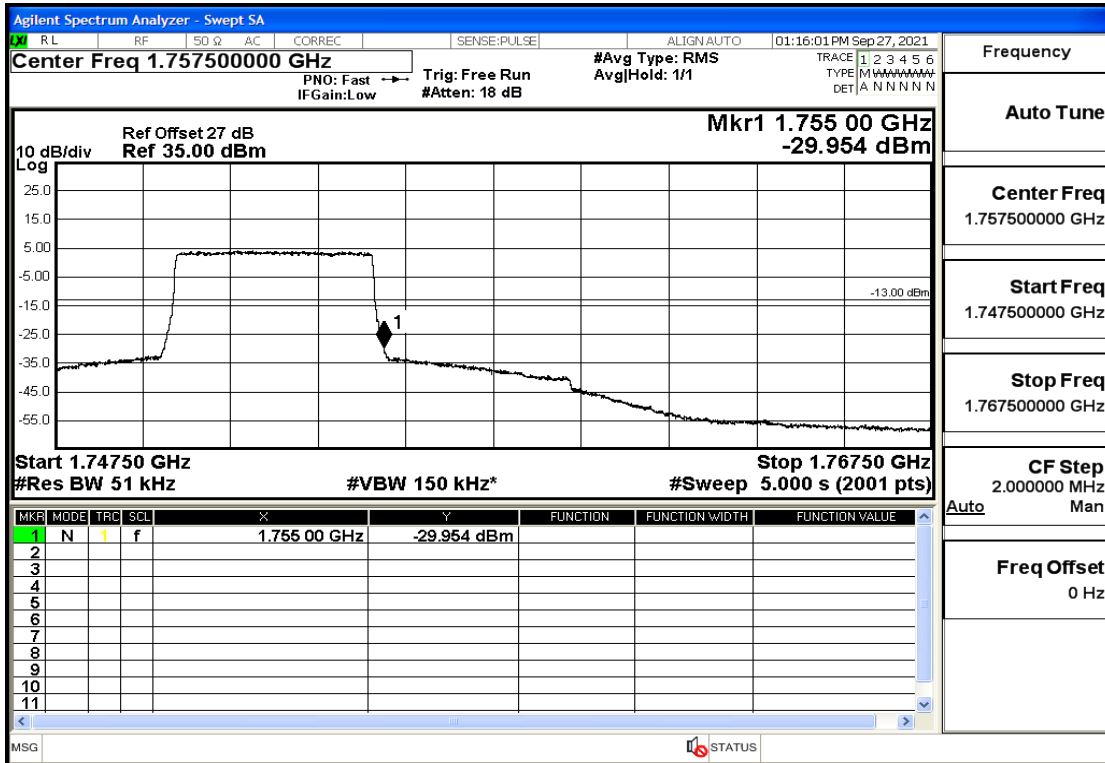

RF Test Data for LTE (Conducted Measurement)

Product Name: tempmate GS2

Trade Mark: tempmate

Test Model: G2E-000

Sample ID: TZ210902547-1#

FCC ID: 2A3GU-GS2

Environmental Conditions

Temperature:	23.5°C
Relative Humidity:	57%
ATM Pressure:	100.0 kPa
Test Engineer:	Anna Hu
Supervised by:	Hugo Chen
Remark:	For LTE Band4

Band4-3-1753.5-16QAM-15#LOW@Pass

Band4-3-1753.5-16QAM-1#HIGH@Pass

Band4-5-1712.5-QPSK-25#LOW@Pass

Band4-5-1712.5-QPSK-1#LOW@Pass

Band4-5-1712.5-16QAM-25#LOW@Pass

Band4-5-1712.5-16QAM-1#LOW@Pass

Band4-5-1752.5-QPSK-25#LOW@Pass