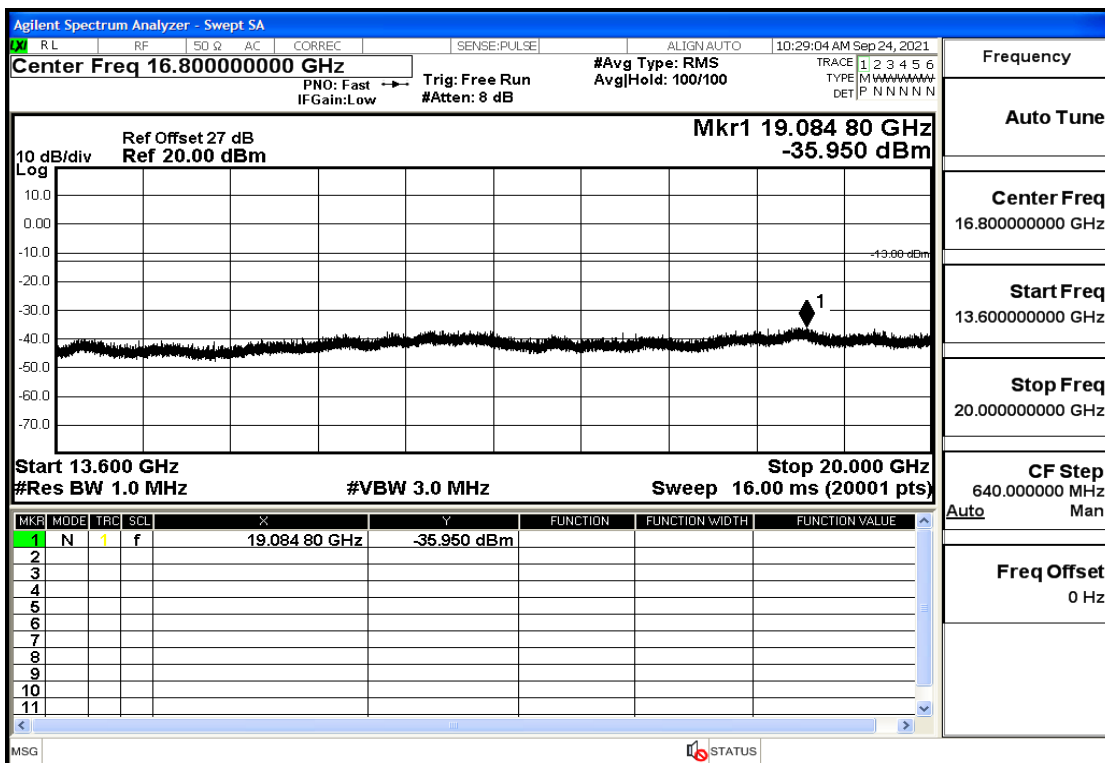

OB4-3-1732.5-QPSK-1#HIGH@30mHz-1GHz@Pass

OB4-3-1732.5-QPSK-1#HIGH@1GHz-7GHz@Pass

OB4-3-1732.5-QPSK-1#HIGH@7GHz-13.6GHz@Pass

OB4-3-1732.5-QPSK-1#HIGH@13.6GHz-20GHz@Pass

OB4-3-1753.5-QPSK-15#0@30mHz-1GHz@Pass