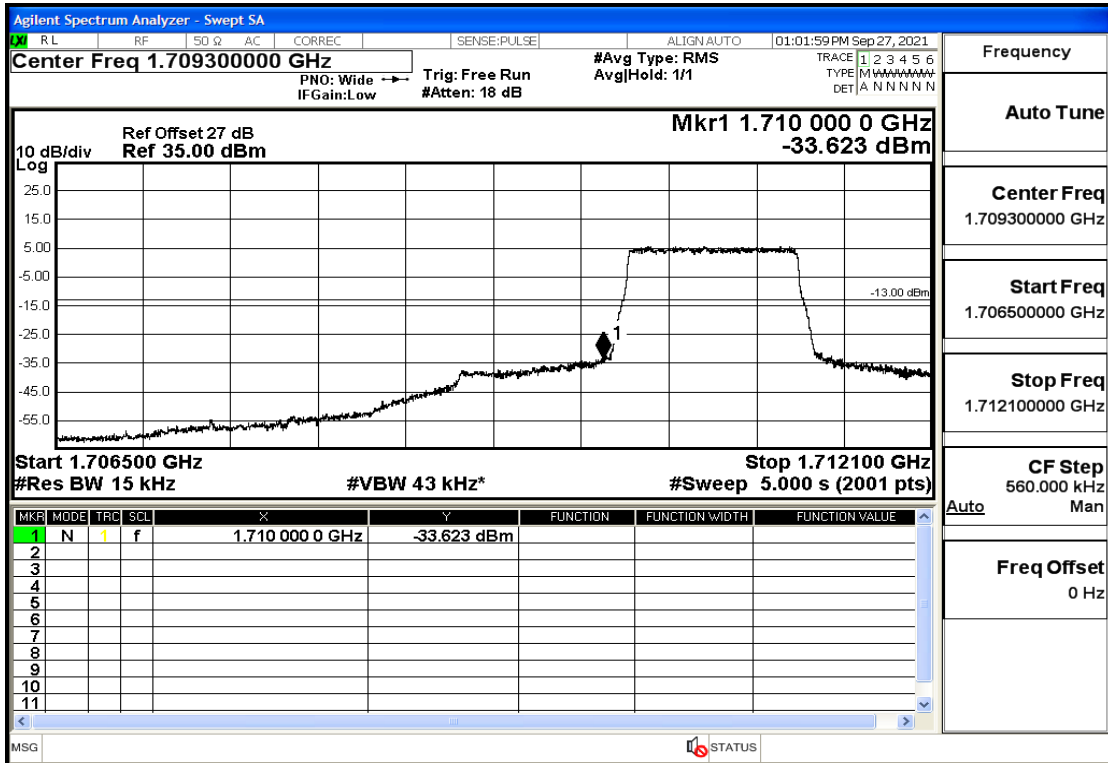

Band4-1.4-1710.7-QPSK-6#LOW@Pass