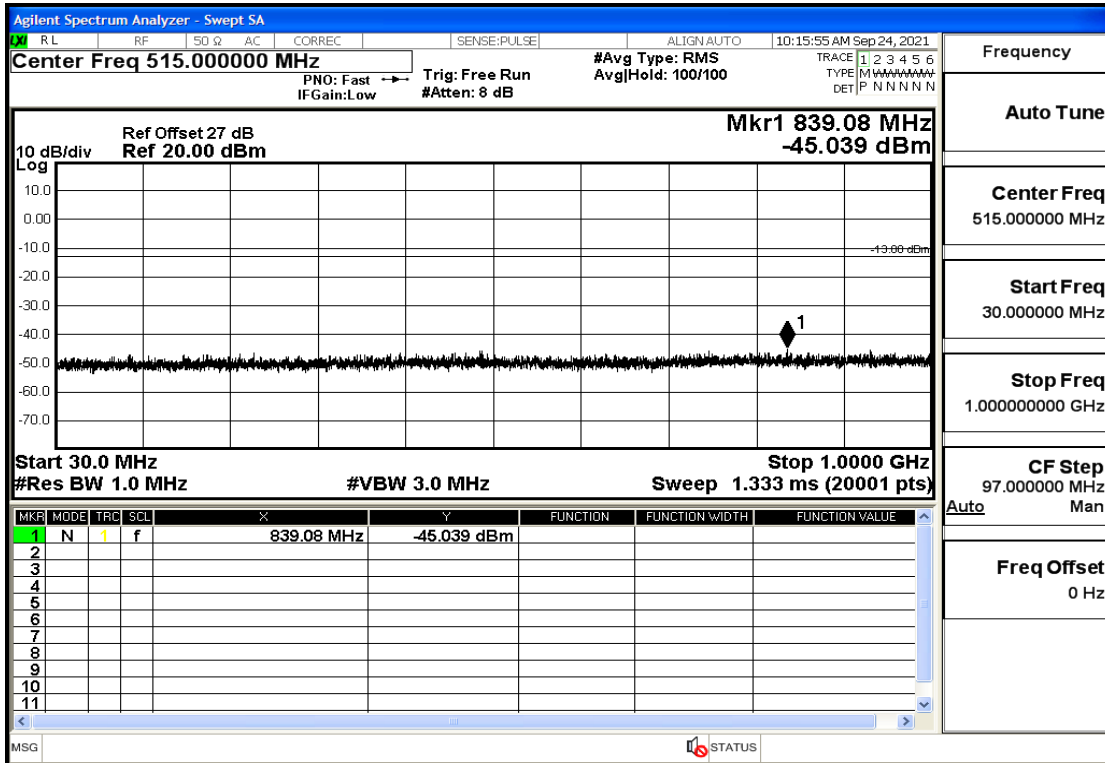

OB4-1.4-1732.5-QPSK-1#HIGH@30mHz-1GHz@Pass