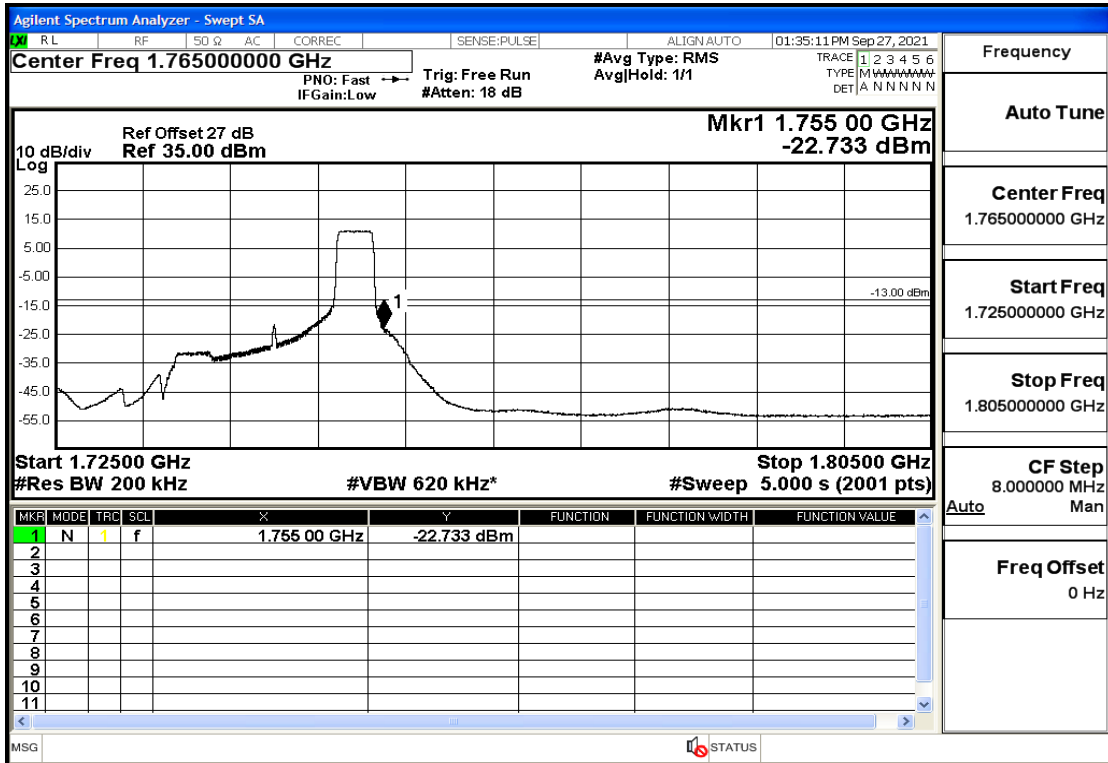

RF Test Data for LTE (Conducted Measurement)

Product Name: tempmate GS2

Trade Mark: tempmate

Test Model: G2E-000

Sample ID: TZ210902547-1#

FCC ID: 2A3GU-GS2

Environmental Conditions

Temperature:	23.5°C
Relative Humidity:	57%
ATM Pressure:	100.0 kPa
Test Engineer:	Anna Hu
Supervised by:	Hugo Chen
Remark:	For LTE Band4

Band4-20-1720-16QAM-18#LOW@Pass

Band4-20-1720-16QAM-1#LOW@Pass

Band4-20-1745-QPSK-100#LOW@Pass

Band4-20-1745-QPSK-1#HIGH@Pass

Band4-20-1745-16QAM-18#HIGH@Pass

Band4-20-1745-16QAM-1#HIGH@Pass

Conducted Spurious Emission