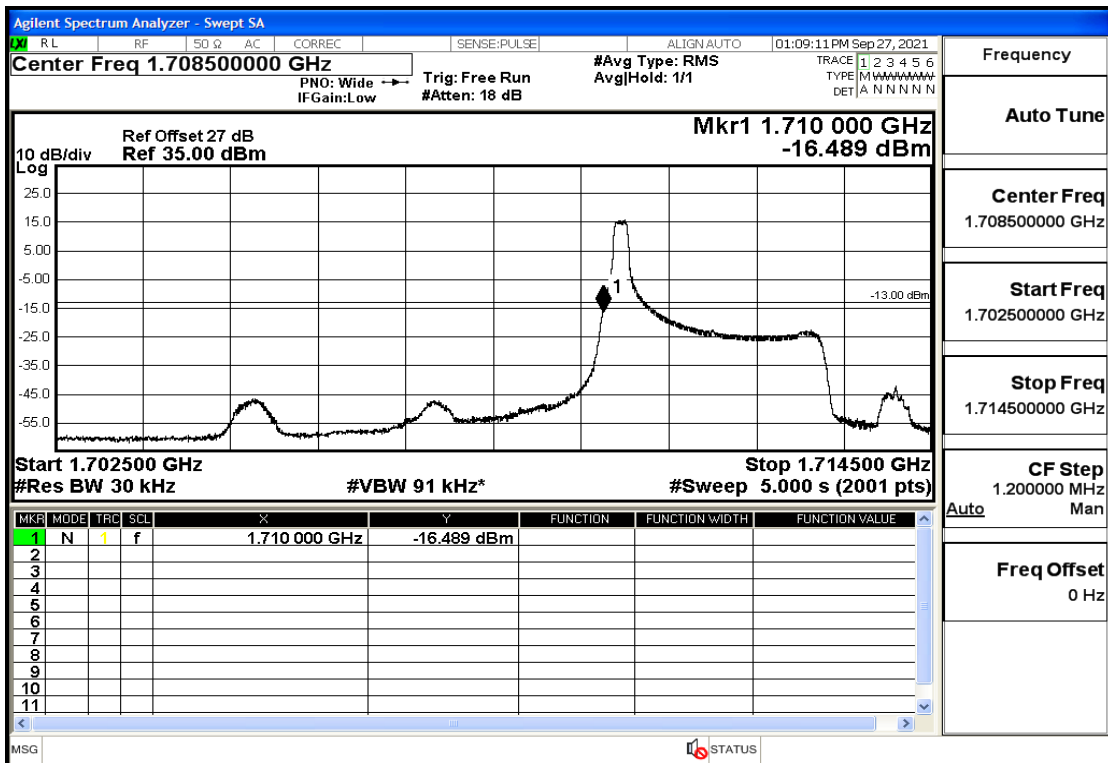

Band4-3-1711.5-16QAM-1#LOW@Pass