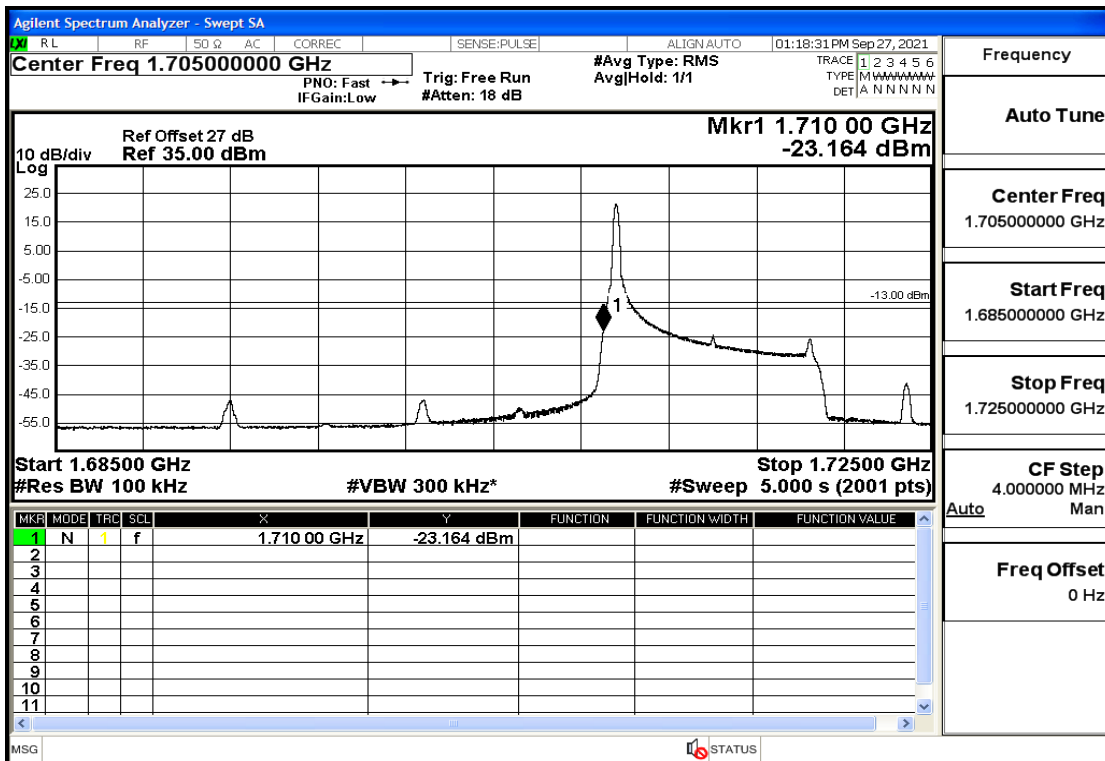

Band4-10-1715-QPSK-1#LOW@Pass