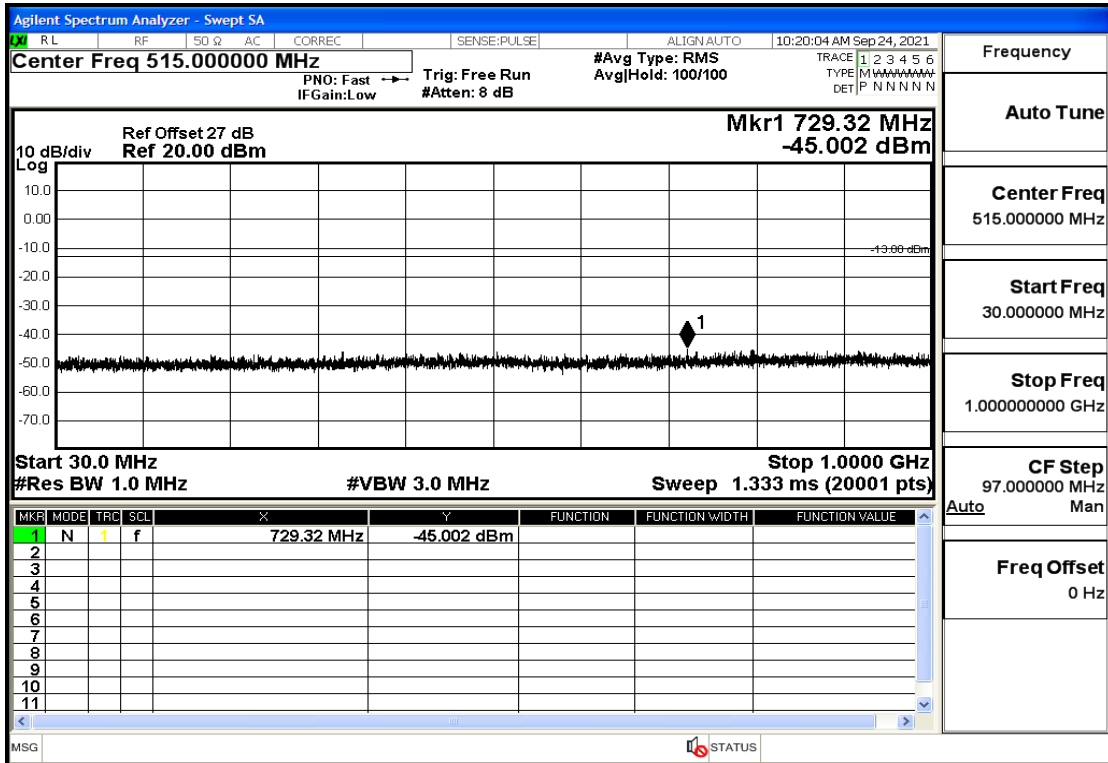

OB4-1.4-1754.3-QPSK-1#HIGH@30mHz-1GHz@Pass