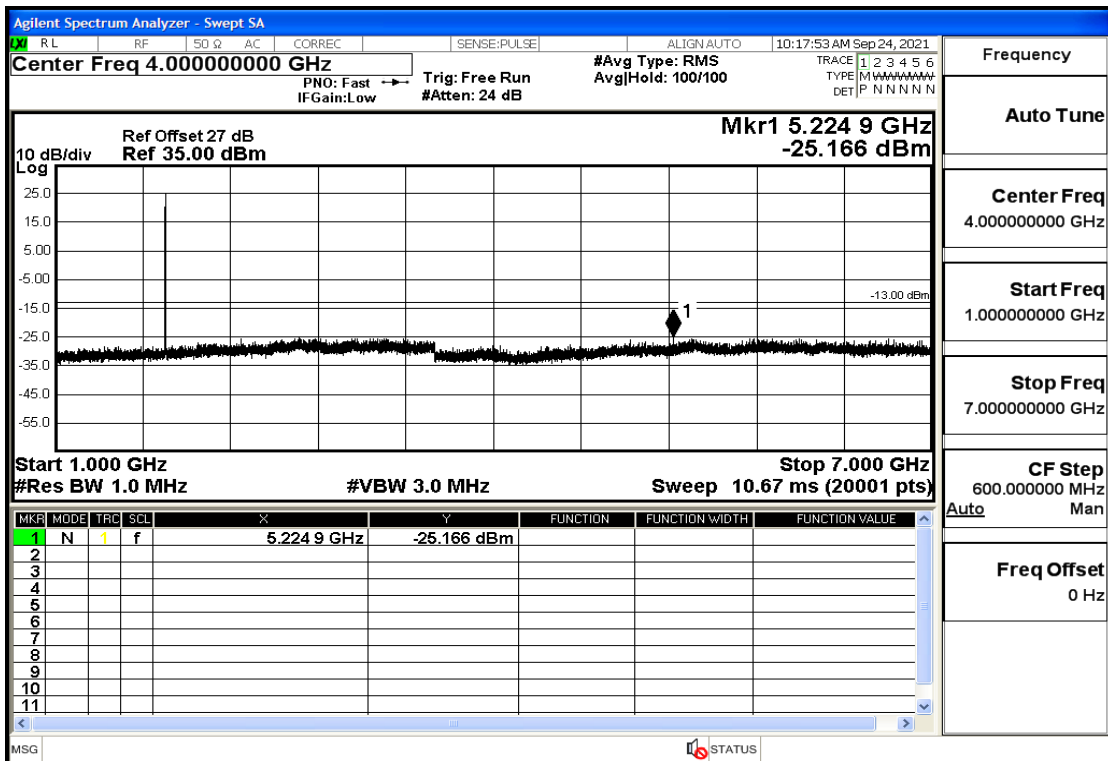

OB4-1.4-1754.3-QPSK-6#LOW@1GHz-7GHz@Pass