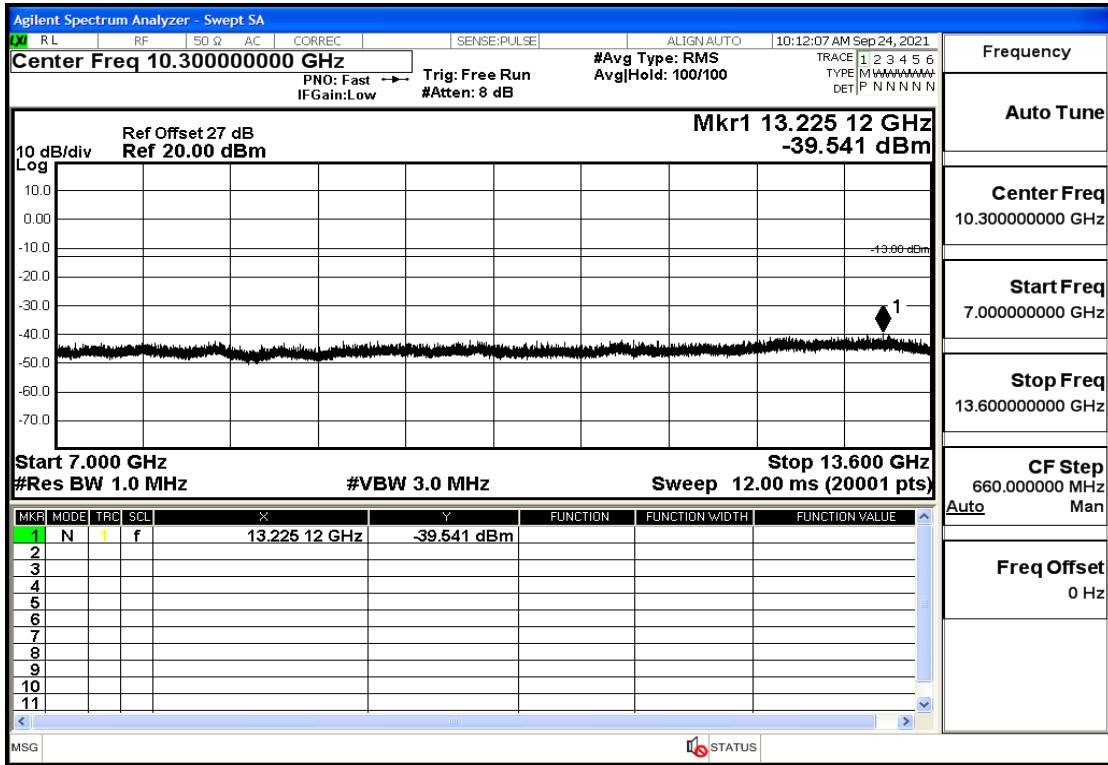

OB4-1.4-1710.7-QPSK-1#HIGH@7GHz-13.6GHz@Pass