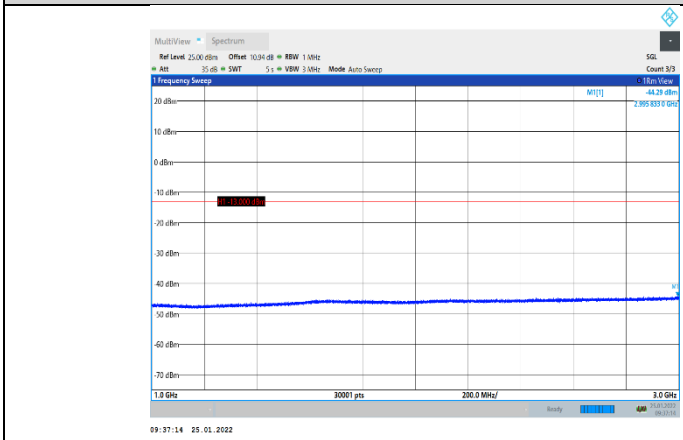

EGPRS1900-810-2-1000~20000MHz

WCDMA:

Band5-4132-30~1000MHz

Band5-4182-30~1000MHz

Band5-4132-1000~3000MHz

Band5-4182-1000~3000MHz

Band5-4132-3000~10000MHz

Band5-4182-3000~10000MHz

Band5-4233-30~1000MHz

Band5-4233-3000~10000MHz

Band5-4233-1000~3000MHz

LTE:

Band2-1.4MHz-16QAM-18607-1RB#0-Range :30~1000MHz

Band2-1.4MHz-16QAM-18900-1RB#0-Range2 :1000~20000MHz

Band2-1.4MHz-16QAM-18607-1RB#0-Range :1000~20000MHz