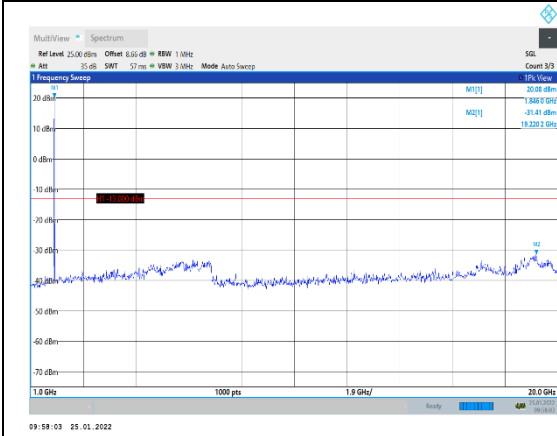

Band5-4233-30~1000MHz

Band5-4233-3000~10000MHz

Band5-4233-1000~3000MHz

LTE:

Band2-1.4MHz-16QAM-18607-1RB#0-Range :30~1000MHz

Band2-1.4MHz-16QAM-18900-1RB#0-Range2 :1000~20000MHz

Band2-1.4MHz-16QAM-18607-1RB#0-Range :1000~20000MHz