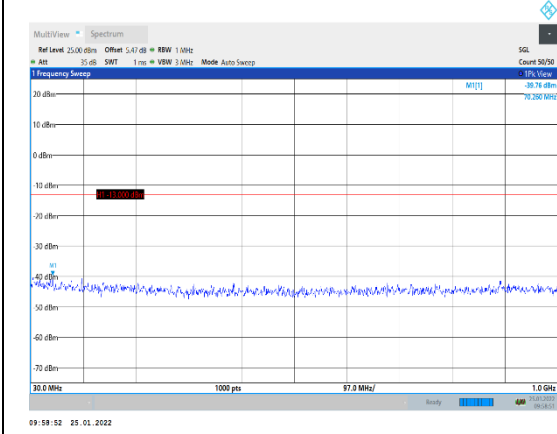

Band2-1.4MHz-16QAM-18900-1RB#0-Range :30~1000MHz