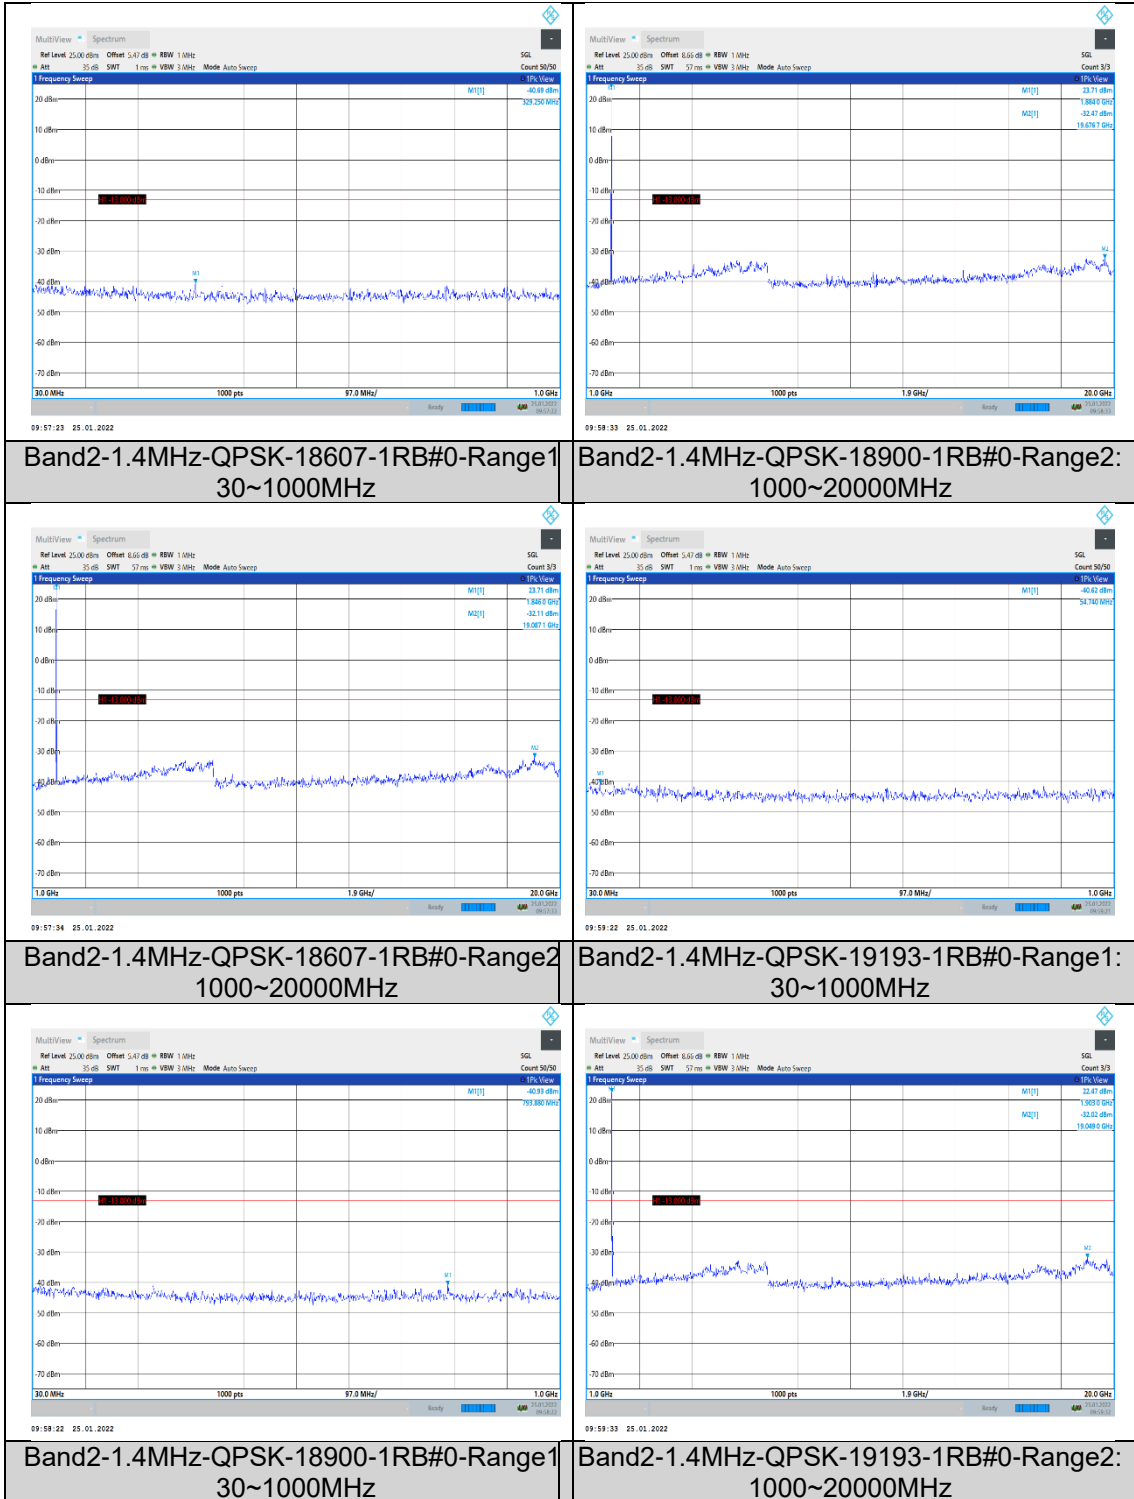

Band5-4233-30~1000MHz

Band5-4233-3000~10000MHz

Band5-4233-1000~3000MHz

LTE:

Band2-1.4MHz-16QAM-18607-1RB#0-Range :30~1000MHz

Band2-1.4MHz-16QAM-18900-1RB#0-Range2 :1000~20000MHz

Band2-1.4MHz-16QAM-18607-1RB#0-Range :1000~20000MHz