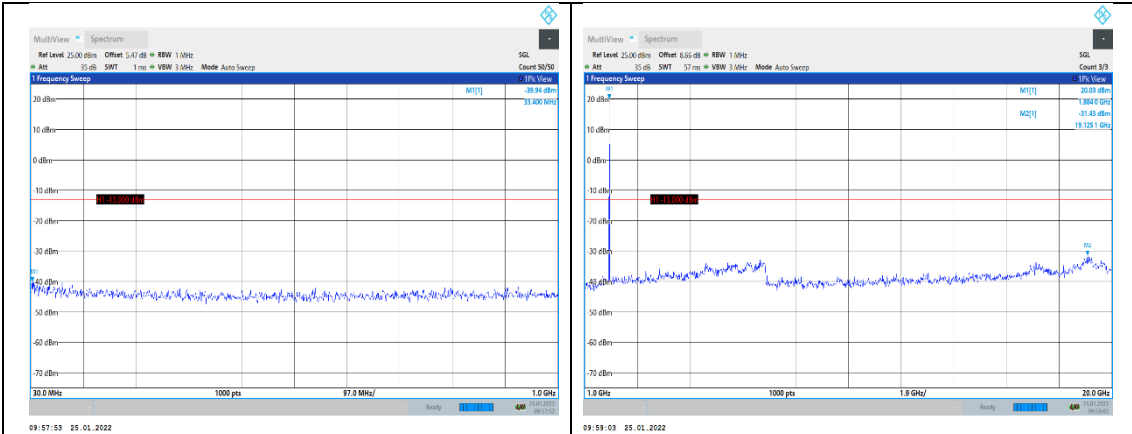

Band5-4233-30~1000MHz

Band5-4233-3000~10000MHz

Band5-4233-1000~3000MHz

LTE:

Band2-1.4MHz-16QAM-18607-1RB#0-Range :30~1000MHz

Band2-1.4MHz-16QAM-18900-1RB#0-Range2 :1000~20000MHz

Band2-1.4MHz-16QAM-18607-1RB#0-Range :1000~20000MHz