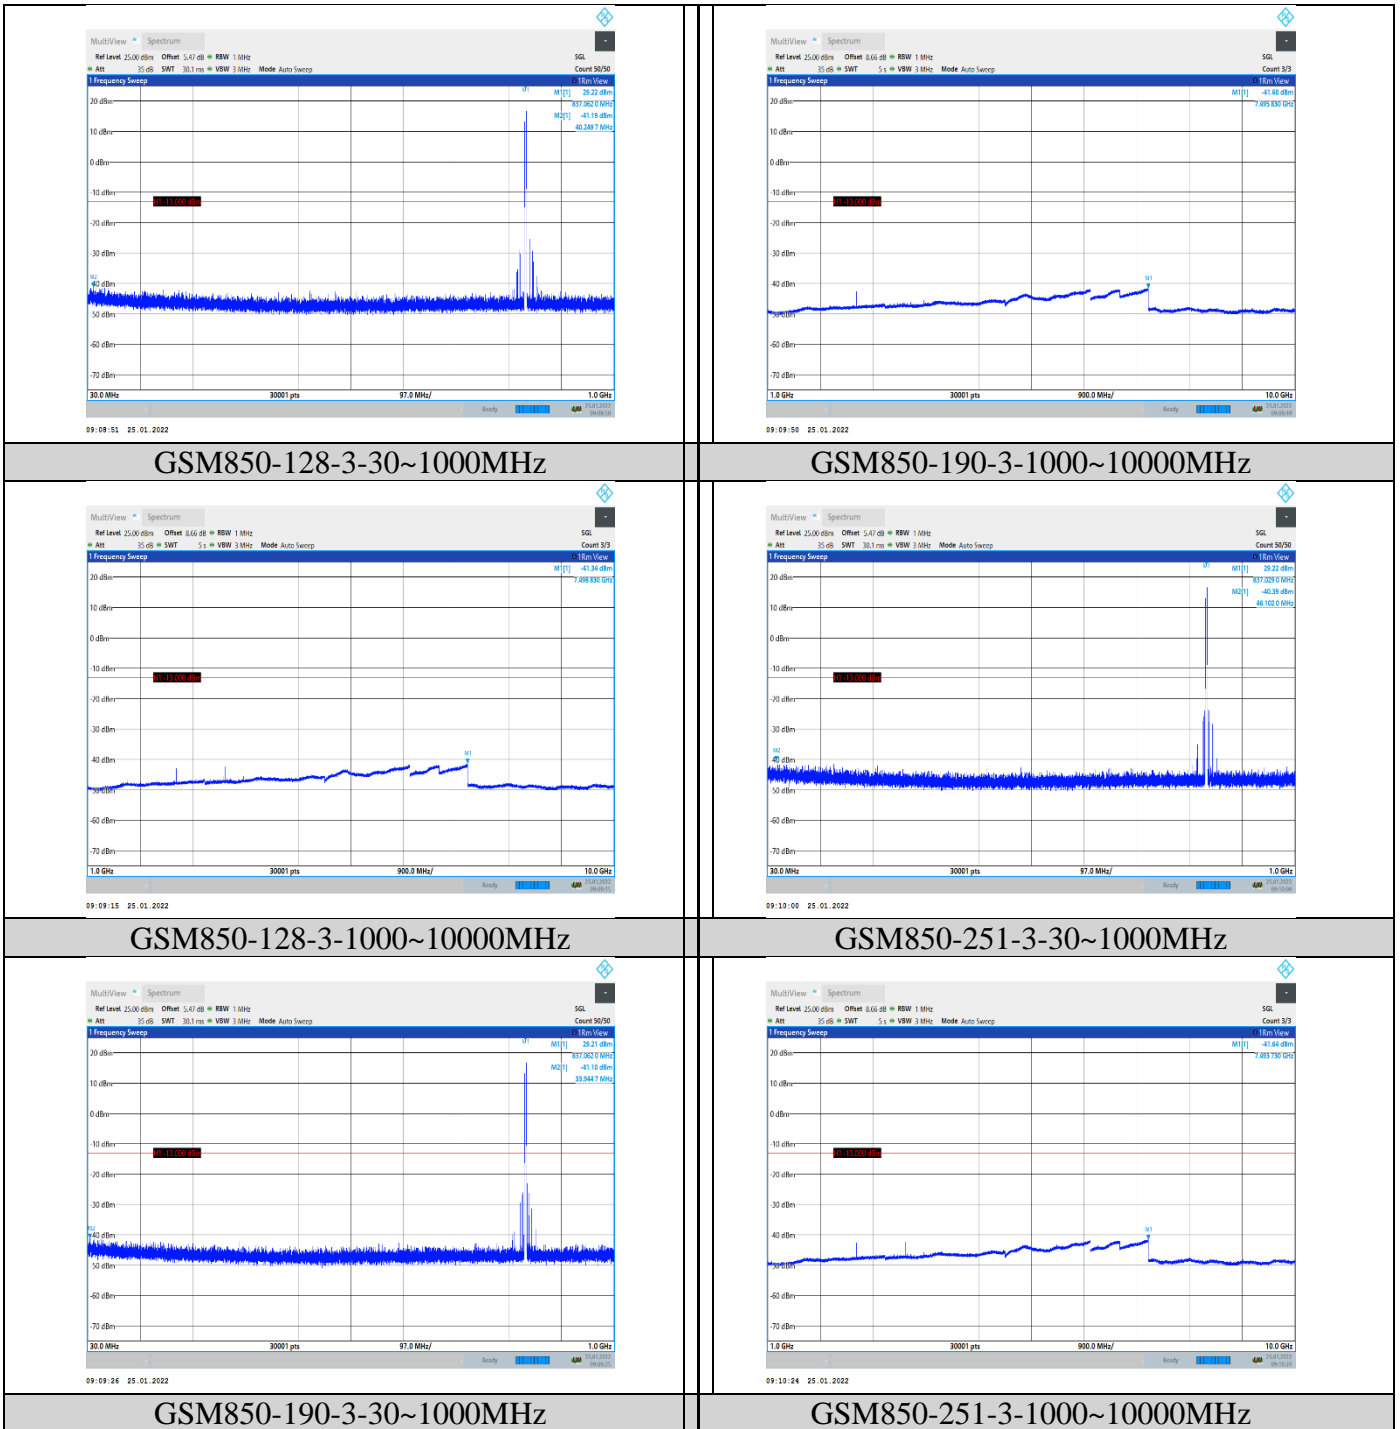

11. APPENDIX E: CONDUCTED SPURIOUS EMISSION

Test Graphs:

GSM :