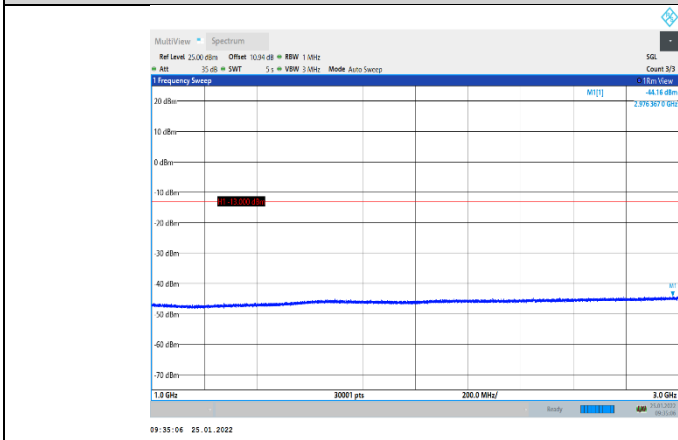

EGPRS1900-810-2-1000~20000MHz

WCDMA:

Band5-4132-30~1000MHz

Band5-4182-30~1000MHz

Band5-4132-1000~3000MHz

Band5-4182-1000~3000MHz

Band5-4132-3000~10000MHz

Band5-4182-3000~10000MHz

Band5-4233-30~1000MHz

Band5-4233-3000~10000MHz

Band5-4233-1000~3000MHz

LTE:

Band2-1.4MHz-16QAM-18607-1RB#0-Range :30~1000MHz

Band2-1.4MHz-16QAM-18900-1RB#0-Range2 :1000~20000MHz

Band2-1.4MHz-16QAM-18607-1RB#0-Range :1000~20000MHz