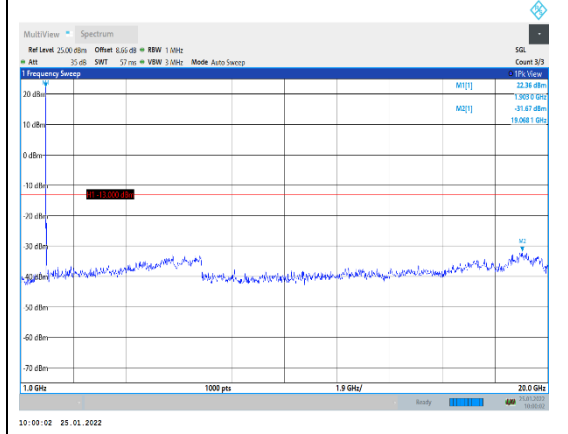

Band2-1.4MHz-16QAM-19193-1RB#0-Range2 :1000~20000MHz