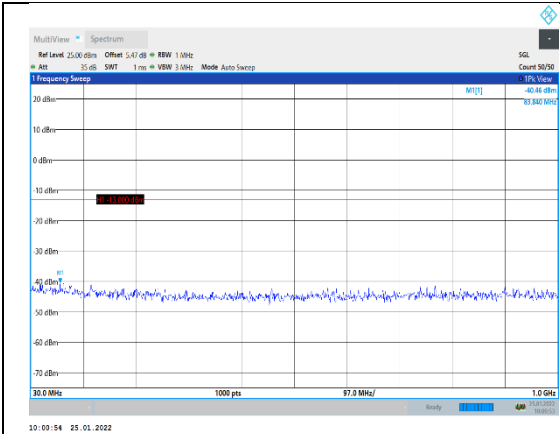

Band2-3MHz-QPSK-18615-1RB#0-Range 1:3
~1000MHz