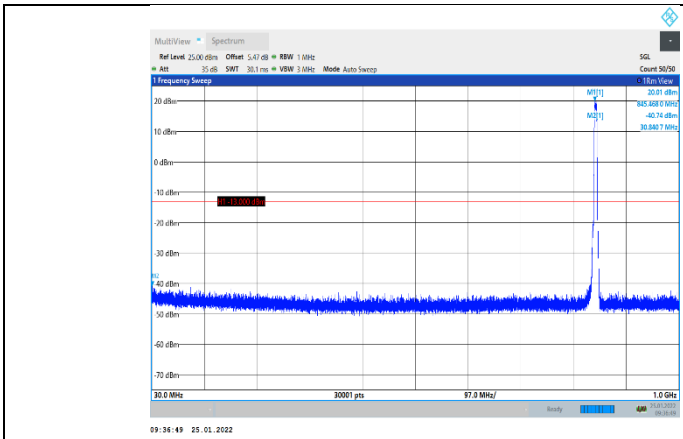

EGPRS1900-810-2-1000~20000MHz

WCDMA:

Band5-4132-30~1000MHz

Band5-4182-30~1000MHz

Band5-4132-1000~3000MHz

Band5-4182-1000~3000MHz

Band5-4132-3000~10000MHz

Band5-4182-3000~10000MHz

Band5-4233-30~1000MHz

Band5-4233-3000~10000MHz

Band5-4233-1000~3000MHz

LTE:

Band2-1.4MHz-16QAM-18607-1RB#0-Range :30~1000MHz

Band2-1.4MHz-16QAM-18900-1RB#0-Range2 :1000~20000MHz

Band2-1.4MHz-16QAM-18607-1RB#0-Range :1000~20000MHz