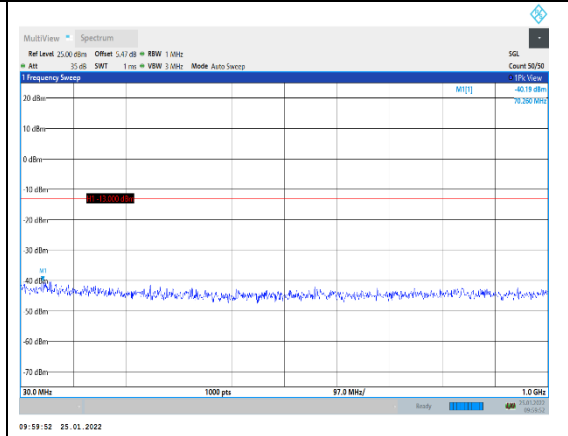

Band5-4233-30~1000MHz

Band5-4233-3000~10000MHz

Band5-4233-1000~3000MHz

LTE:

Band2-1.4MHz-16QAM-18607-1RB#0-Range :30~1000MHz

Band2-1.4MHz-16QAM-18900-1RB#0-Range2 :1000~20000MHz

Band2-1.4MHz-16QAM-18607-1RB#0-Range :1000~20000MHz