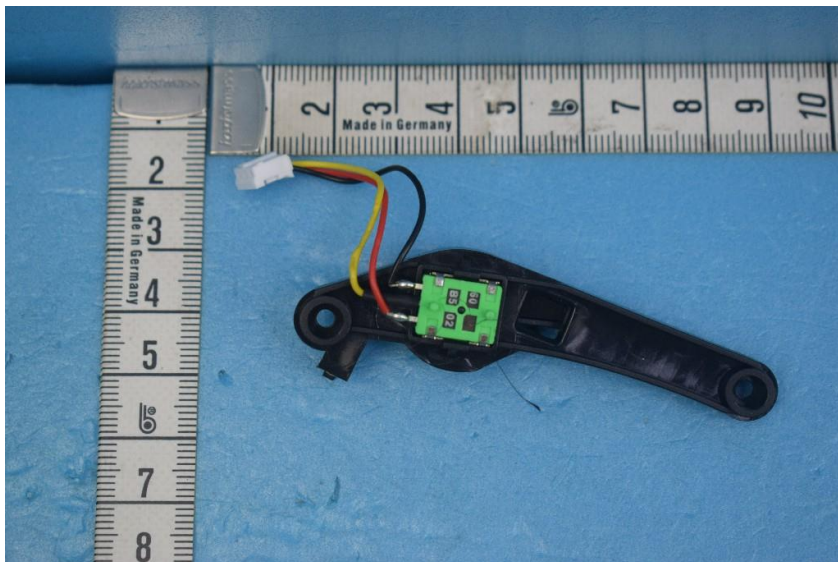

Internal Photos of the EUT

Product Name: SCALE HOBBY CARS

Product Model: 18859

TX View 5

TX View 6

This report sets forth our findings solely with respect to the test samples identified herein. The results set forth in this report are not indicative or representative of the quality or characteristics of the lot from which a test sample was taken or any similar or identical product unless specifically and expressly noted. Disagreement against this test report, if any, should be filed with to our company in writing within 15 days of receiving the report. Any copying or replication of this report to or for any other person or entity, or use of our name or trademark, is permitted only with our prior written permission.

Internal Photos of the EUT

Product Name: SCALE HOBBY CARS

Product Model: 18859

TX View 7

TX View 1

This report sets forth our findings solely with respect to the test samples identified herein. The results set forth in this report are not indicative or representative of the quality or characteristics of the lot from which a test sample was taken or any similar or identical product unless specifically and expressly noted. Disagreement against this test report, if any, should be filed with to our company in writing within 15 days of receiving the report. Any copying or replication of this report to or for any other person or entity, or use of our name or trademark, is permitted only with our prior written permission.