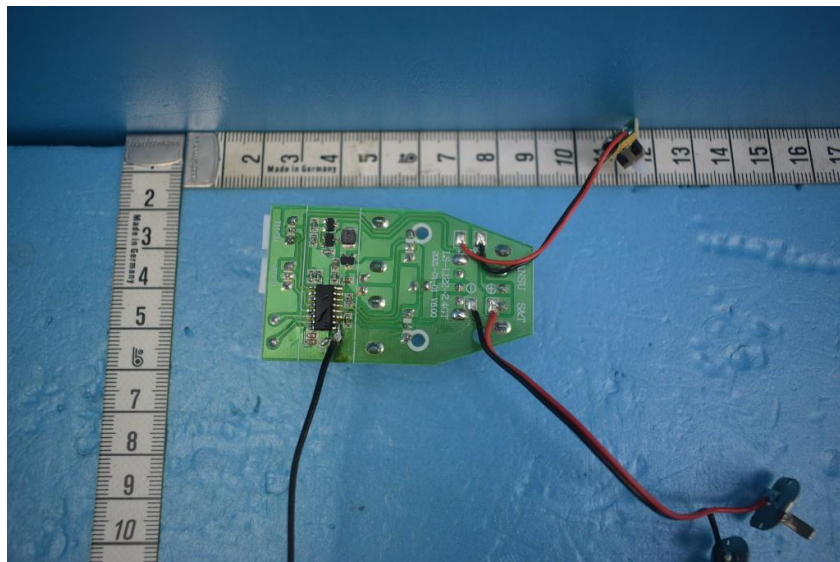

Internal Photos of the EUT

Product Name: SCALE HOBBY CARS

Product Model: 18859

TX View 1

TX View 2

This report sets forth our findings solely with respect to the test samples identified herein. The results set forth in this report are not indicative or representative of the quality or characteristics of the lot from which a test sample was taken or any similar or identical product unless specifically and expressly noted. Disagreement against this test report, if any, should be filed with to our company in writing within 15 days of receiving the report. Any copying or replication of this report to or for any other person or entity, or use of our name or trademark, is permitted only with our prior written permission.

Internal Photos of the EUT

Product Name: SCALE HOBBY CARS

Product Model: 18859

TX View 3

TX View 4

This report sets forth our findings solely with respect to the test samples identified herein. The results set forth in this report are not indicative or representative of the quality or characteristics of the lot from which a test sample was taken or any similar or identical product unless specifically and expressly noted. Disagreement against this test report, if any, should be filed with to our company in writing within 15 days of receiving the report. Any copying or replication of this report to or for any other person or entity, or use of our name or trademark, is permitted only with our prior written permission.