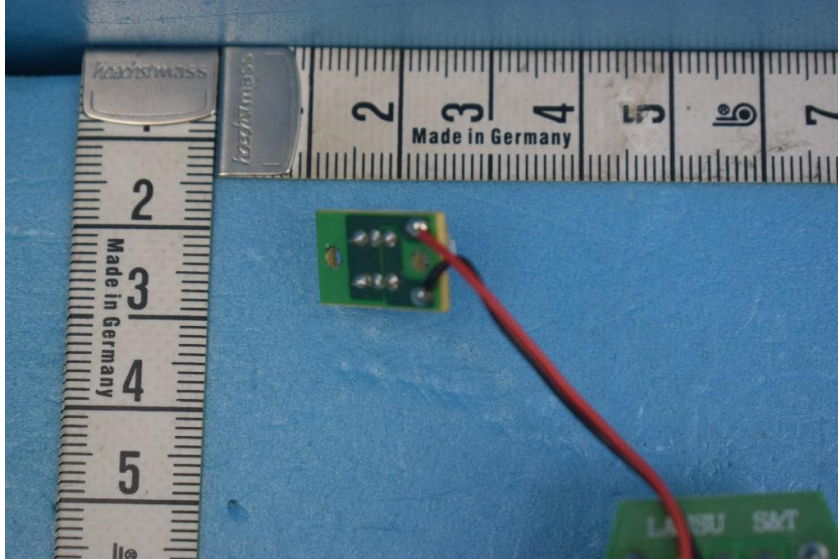

Internal Photos of the EUT

Product Name: SCALE HOBBY CARS

Product Model: 18859

TX View 7

TX View 1

This report sets forth our findings solely with respect to the test samples identified herein. The results set forth in this report are not indicative or representative of the quality or characteristics of the lot from which a test sample was taken or any similar or identical product unless specifically and expressly noted. Disagreement against this test report, if any, should be filed with to our company in writing within 15 days of receiving the report. Any copying or replication of this report to or for any other person or entity, or use of our name or trademark, is permitted only with our prior written permission.