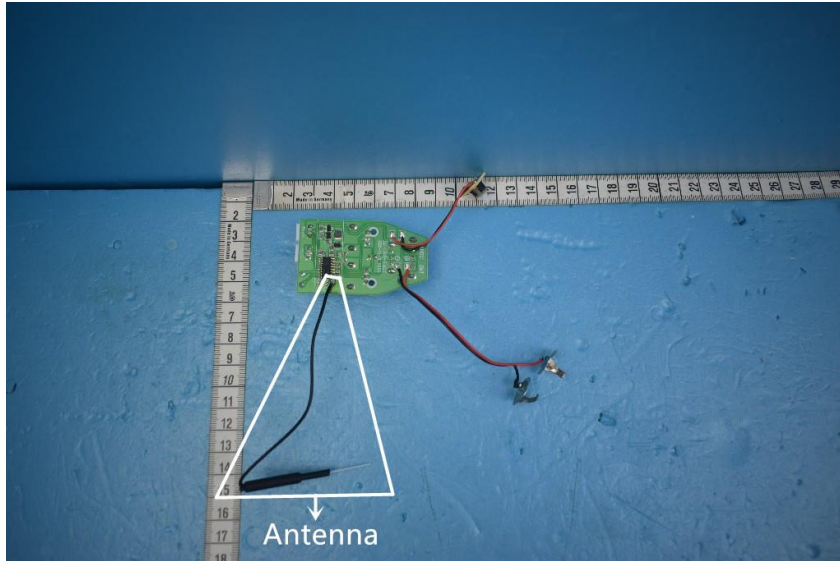

Internal Photos of the EUT

Product Name: SCALE HOBBY CARS

Product Model: 18859

TX View 3

TX View 4

This report sets forth our findings solely with respect to the test samples identified herein. The results set forth in this report are not indicative or representative of the quality or characteristics of the lot from which a test sample was taken or any similar or identical product unless specifically and expressly noted. Disagreement against this test report, if any, should be filed with to our company in writing within 15 days of receiving the report. Any copying or replication of this report to or for any other person or entity, or use of our name or trademark, is permitted only with our prior written permission.