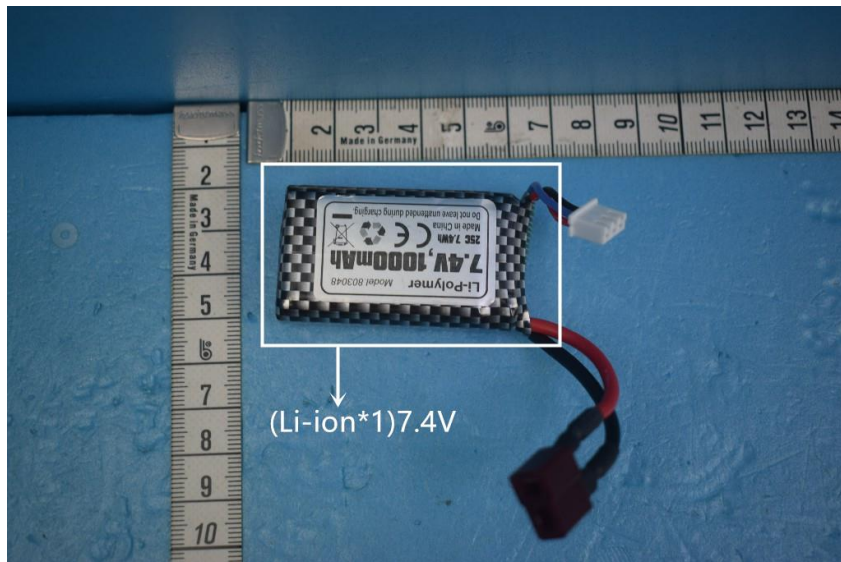

Internal Photos of the EUT

Product Name: SCALE HOBBY CARS

Product Model: 18859

RX View 14

RX View 15

This report sets forth our findings solely with respect to the test samples identified herein. The results set forth in this report are not indicative or representative of the quality or characteristics of the lot from which a test sample was taken or any similar or identical product unless specifically and expressly noted. Disagreement against this test report, if any, should be filed with to our company in writing within 15 days of receiving the report. Any copying or replication of this report to or for any other person or entity, or use of our name or trademark, is permitted only with our prior written permission.