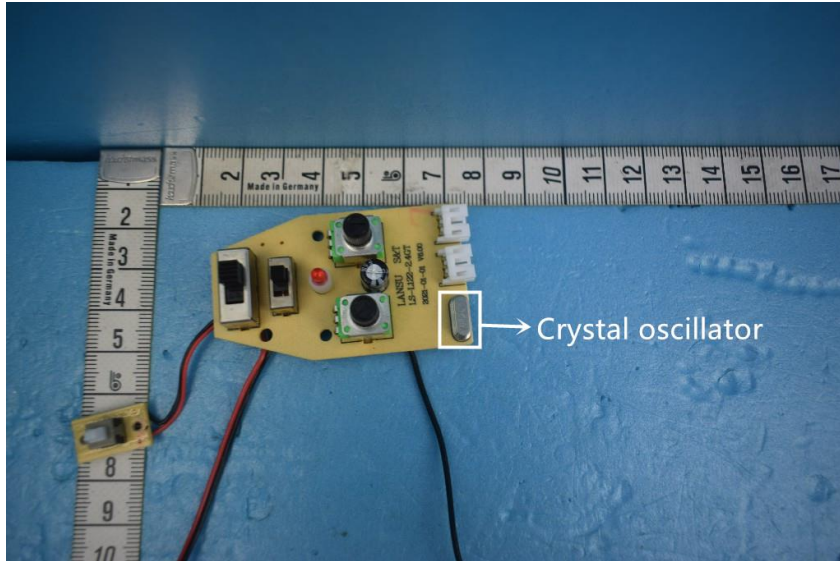

Internal Photos of the EUT

Product Name: SCALE HOBBY CARS

Product Model: 18859

TX View 5

TX View 6

This report sets forth our findings solely with respect to the test samples identified herein. The results set forth in this report are not indicative or representative of the quality or characteristics of the lot from which a test sample was taken or any similar or identical product unless specifically and expressly noted. Disagreement against this test report, if any, should be filed with to our company in writing within 15 days of receiving the report. Any copying or replication of this report to or for any other person or entity, or use of our name or trademark, is permitted only with our prior written permission.