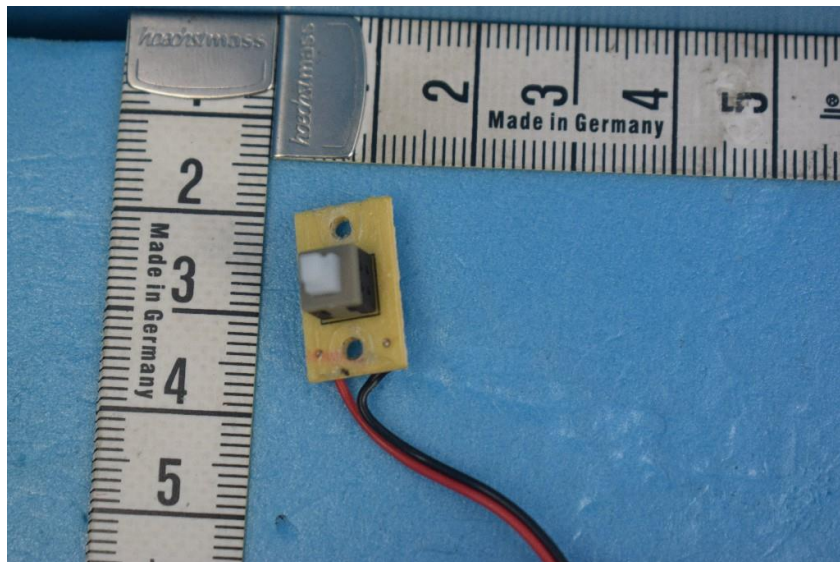

Internal Photos of the EUT

Product Name: SCALE HOBBY CARS

Product Model: 18859

TX View 5

TX View 6

This report sets forth our findings solely with respect to the test samples identified herein. The results set forth in this report are not indicative or representative of the quality or characteristics of the lot from which a test sample was taken or any similar or identical product unless specifically and expressly noted. Disagreement against this test report, if any, should be filed with to our company in writing within 15 days of receiving the report. Any copying or replication of this report to or for any other person or entity, or use of our name or trademark, is permitted only with our prior written permission.