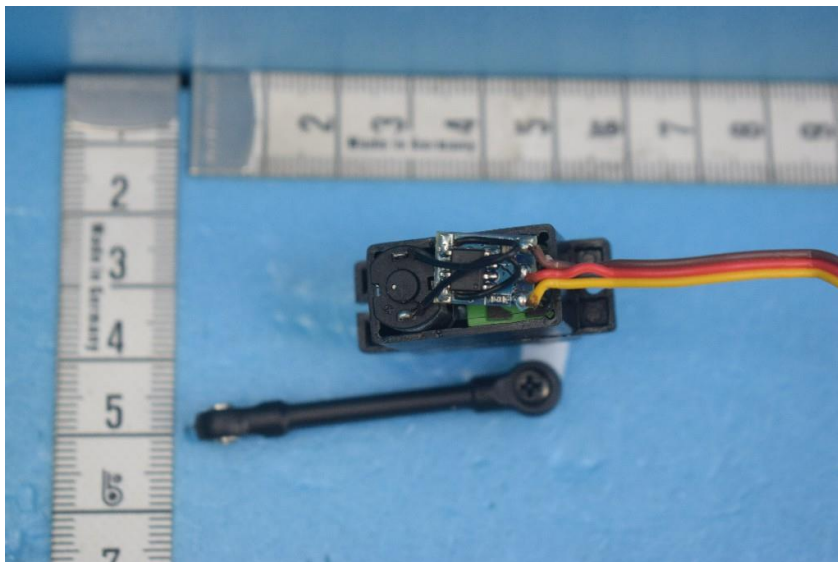

Internal Photos of the EUT

Product Name: SCALE HOBBY CARS

Product Model: 18859

RX View 10

RX View 11

This report sets forth our findings solely with respect to the test samples identified herein. The results set forth in this report are not indicative or representative of the quality or characteristics of the lot from which a test sample was taken or any similar or identical product unless specifically and expressly noted. Disagreement against this test report, if any, should be filed with to our company in writing within 15 days of receiving the report. Any copying or replication of this report to or for any other person or entity, or use of our name or trademark, is permitted only with our prior written permission.