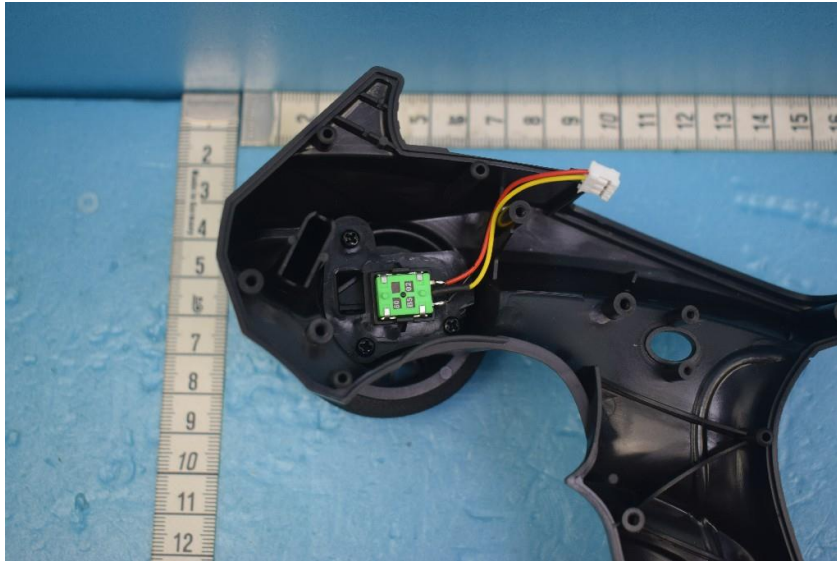

Internal Photos of the EUT

Product Name: SCALE HOBBY CARS

Product Model: 18859

TX View 2

TX View 3

This report sets forth our findings solely with respect to the test samples identified herein. The results set forth in this report are not indicative or representative of the quality or characteristics of the lot from which a test sample was taken or any similar or identical product unless specifically and expressly noted. Disagreement against this test report, if any, should be filed with to our company in writing within 15 days of receiving the report. Any copying or replication of this report to or for any other person or entity, or use of our name or trademark, is permitted only with our prior written permission.