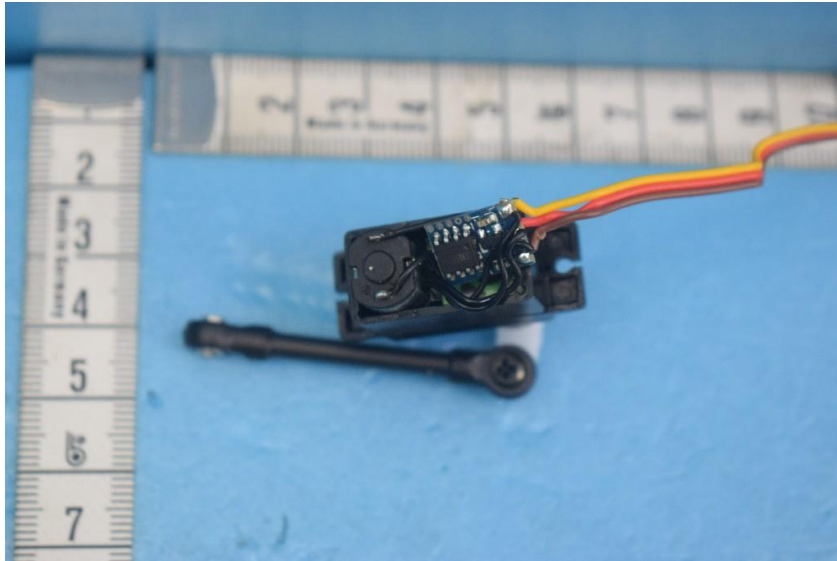

Internal Photos of the EUT

Product Name: SCALE HOBBY CARS

Product Model: 18859

RX View 12

RX View 13

This report sets forth our findings solely with respect to the test samples identified herein. The results set forth in this report are not indicative or representative of the quality or characteristics of the lot from which a test sample was taken or any similar or identical product unless specifically and expressly noted. Disagreement against this test report, if any, should be filed with to our company in writing within 15 days of receiving the report. Any copying or replication of this report to or for any other person or entity, or use of our name or trademark, is permitted only with our prior written permission.