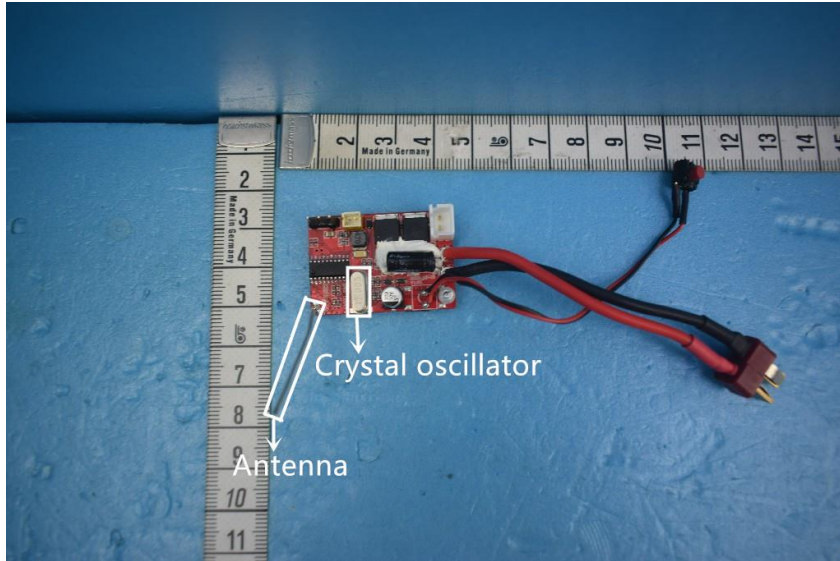

Internal Photos of the EUT

Product Name: SCALE HOBBY CARS

Product Model: 18859

RX View 6

RX View 7

This report sets forth our findings solely with respect to the test samples identified herein. The results set forth in this report are not indicative or representative of the quality or characteristics of the lot from which a test sample was taken or any similar or identical product unless specifically and expressly noted. Disagreement against this test report, if any, should be filed with to our company in writing within 15 days of receiving the report. Any copying or replication of this report to or for any other person or entity, or use of our name or trademark, is permitted only with our prior written permission.