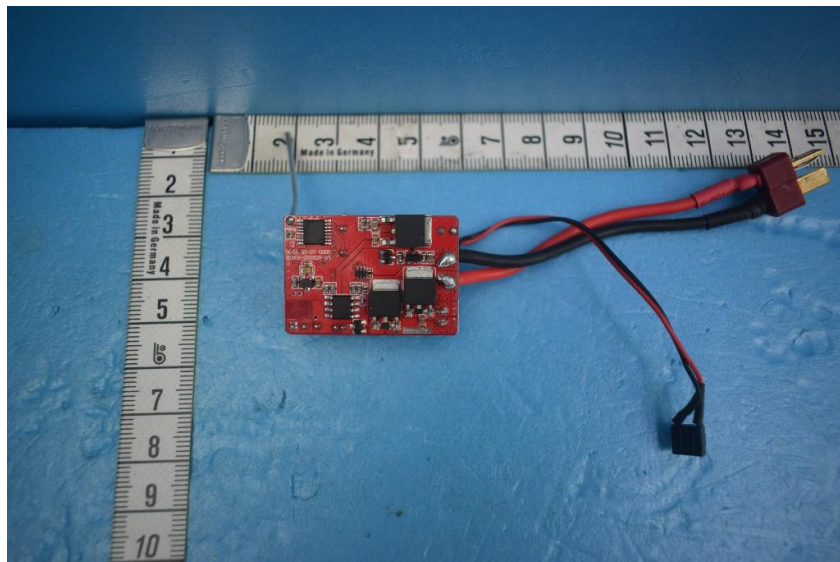

Internal Photos of the EUT

Product Name: SCALE HOBBY CARS

Product Model: 18859

RX View 6

RX View 7

This report sets forth our findings solely with respect to the test samples identified herein. The results set forth in this report are not indicative or representative of the quality or characteristics of the lot from which a test sample was taken or any similar or identical product unless specifically and expressly noted. Disagreement against this test report, if any, should be filed with to our company in writing within 15 days of receiving the report. Any copying or replication of this report to or for any other person or entity, or use of our name or trademark, is permitted only with our prior written permission.