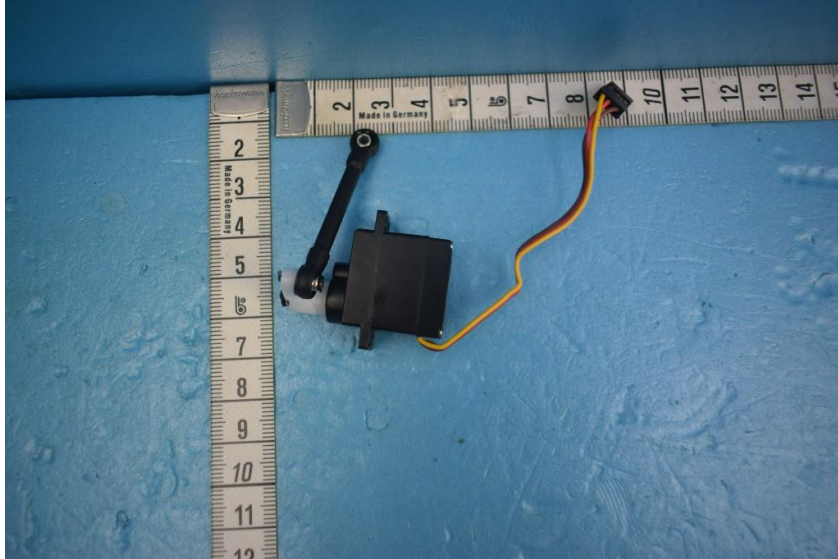

Internal Photos of the EUT

Product Name: SCALE HOBBY CARS

Product Model: 18859

RX View 10

RX View 11

This report sets forth our findings solely with respect to the test samples identified herein. The results set forth in this report are not indicative or representative of the quality or characteristics of the lot from which a test sample was taken or any similar or identical product unless specifically and expressly noted. Disagreement against this test report, if any, should be filed with to our company in writing within 15 days of receiving the report. Any copying or replication of this report to or for any other person or entity, or use of our name or trademark, is permitted only with our prior written permission.