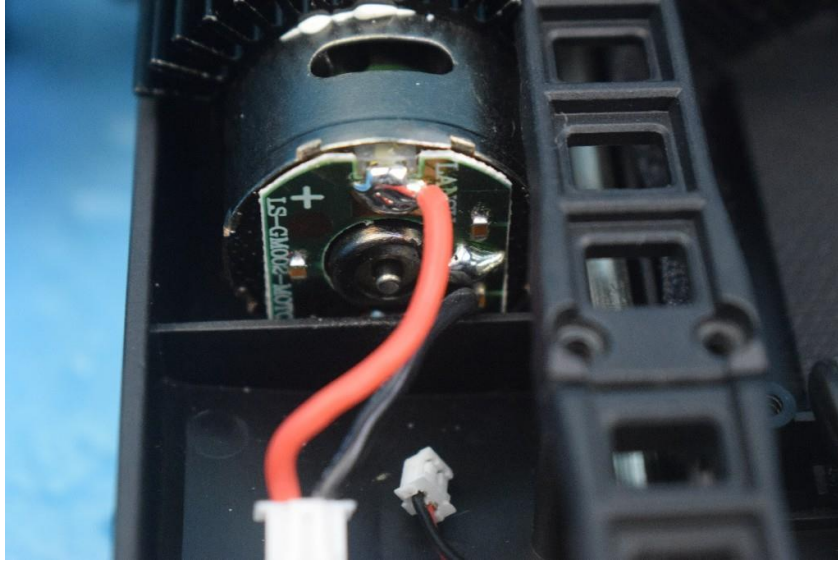

Internal Photos of the EUT

Product Name: SCALE HOBBY CARS

Product Model: 18859

RX View 14

RX View 15

This report sets forth our findings solely with respect to the test samples identified herein. The results set forth in this report are not indicative or representative of the quality or characteristics of the lot from which a test sample was taken or any similar or identical product unless specifically and expressly noted. Disagreement against this test report, if any, should be filed with to our company in writing within 15 days of receiving the report. Any copying or replication of this report to or for any other person or entity, or use of our name or trademark, is permitted only with our prior written permission.