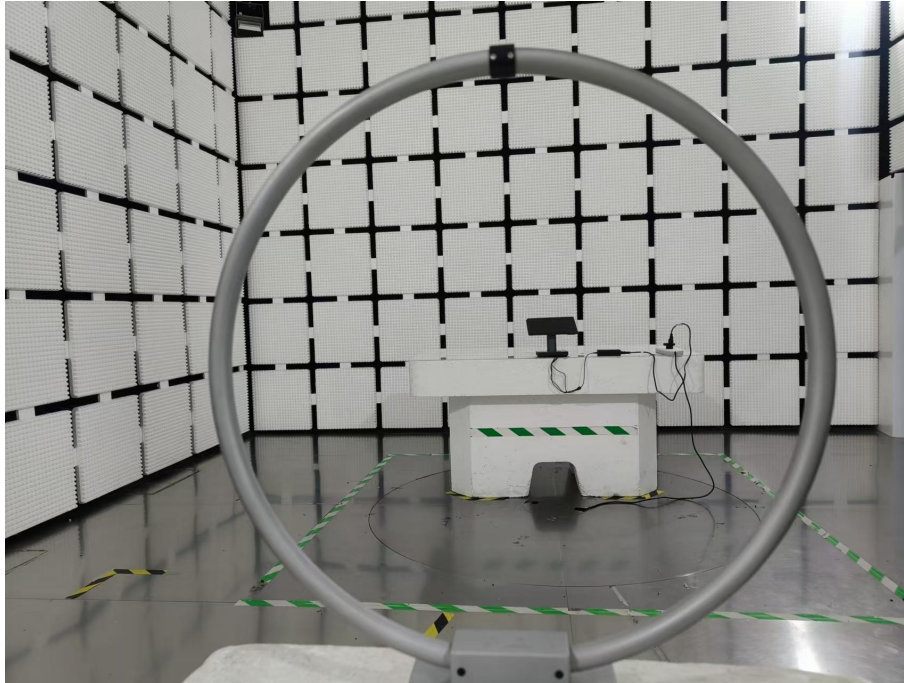

ANNEX B TEST SETUP PHOTOS

1 Radiated Emission

9 kHz to 30 MHz

Close-up Photo

30 MHz to 1 GHz

Close-up Photo

2 Conducted Emission, AC Ports

--BLANK BELOW--