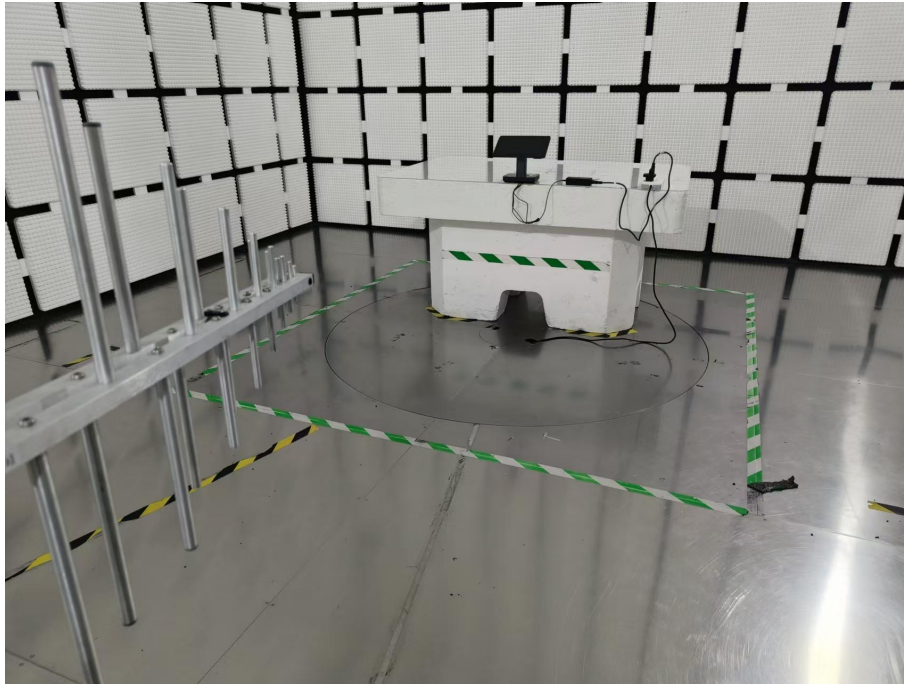

ANNEX B TEST SETUP PHOTOS

1 Radiated Emission

9 kHz to 30 MHz

Close-up Photo

30 MHz to 1 GHz

Close-up Photo

2 Conducted Emission, AC Ports

--BLANK BELOW--