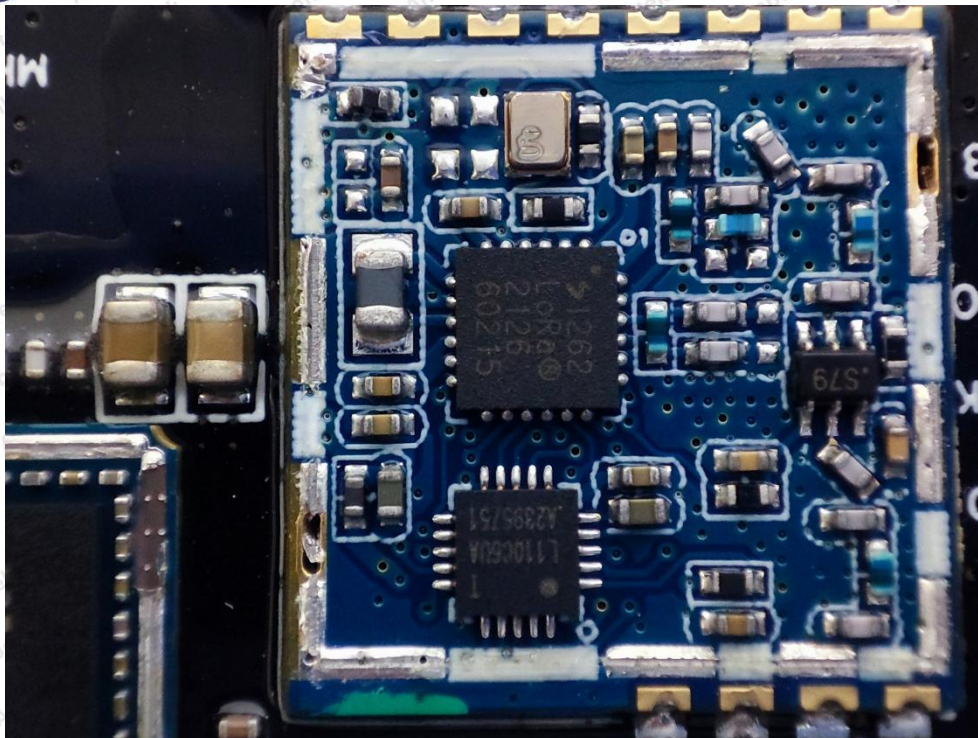

Shenzhen Anbotek Compliance Laboratory Limited

Address: 1/F., Building D, Sogood Science and Technology Park, Sanwei Community, Hangcheng Street, Bao'an District, Shenzhen, Guangdong, China.

Tel: (86) 755-26066440 Fax: (86) 755-26014772 Email: service@anbotek.com

Hotline
400-003-0500
www.anbotek.com