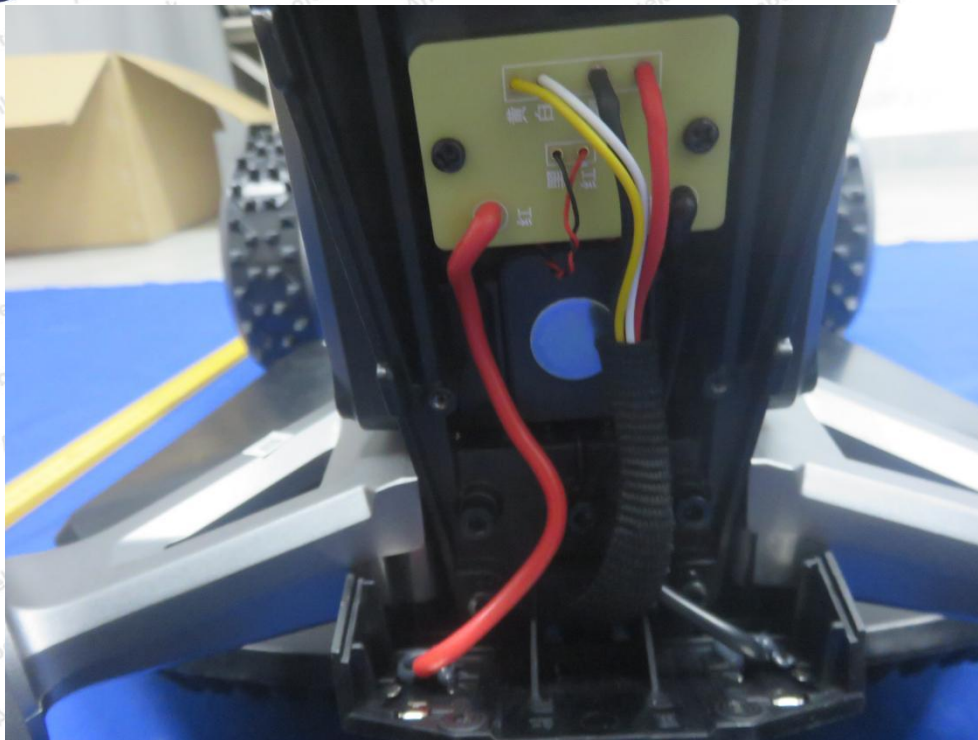

Shenzhen Anbotek Compliance Laboratory Limited

Address: 1/F., Building D, Sogood Science and Technology Park, Sanwei Community, Hangcheng Street, Bao'an District, Shenzhen, Guangdong, China.

Tel: (86) 755-26066440 Fax: (86) 755-26014772 Email: service@anbotek.com

Hotline
400-003-0500
www.anbotek.com