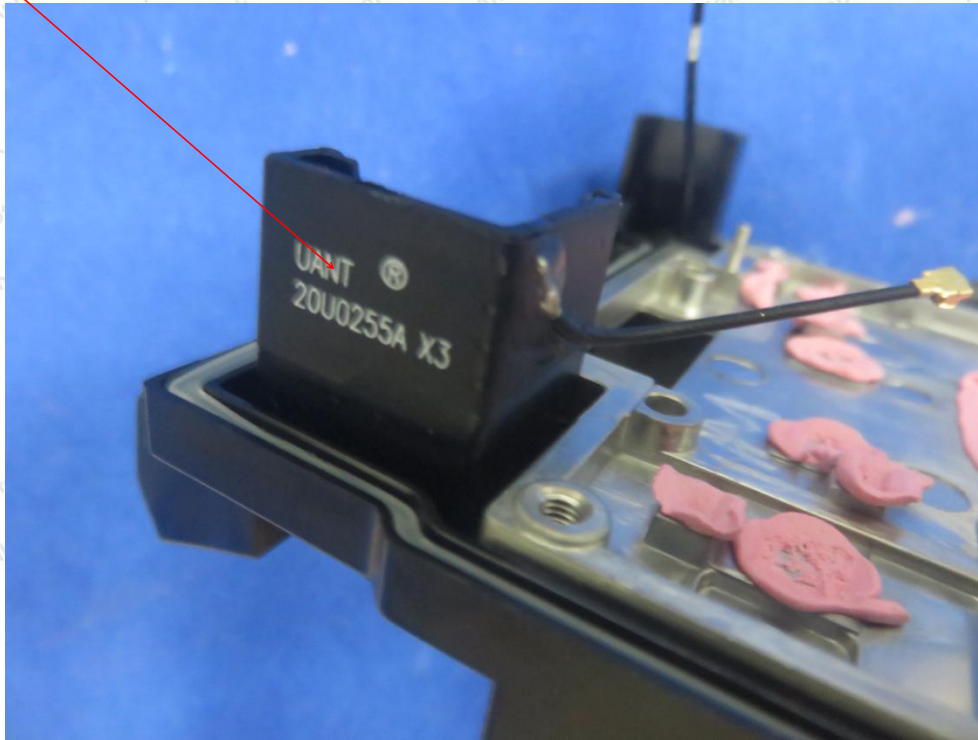

 Hotline  
400-003-0500  
[www.anbotek.com](http://www.anbotek.com)

Lora ANT

GPS RX ANT

BT WIFI ANT

**Shenzhen Anbotek Compliance Laboratory Limited**

Address: 1/F., Building D, Sogood Science and Technology Park, Sanwei Community, Hangcheng Street, Bao'an District, Shenzhen, Guangdong, China.  
Tel: (86) 755-26066440 Fax: (86) 755-26014772 Email: service@anbotek.com