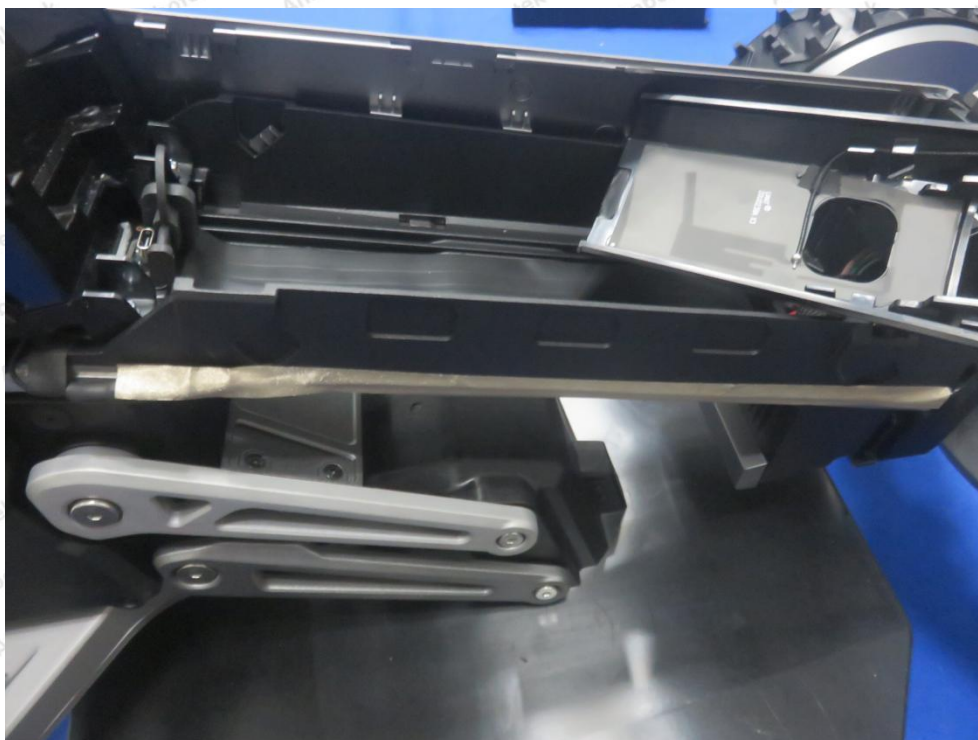

Hotline  
400-003-0500  
[www.anbotek.com](http://www.anbotek.com)

**Anbotek**

Product Safety

**Shenzhen Anbotek Compliance Laboratory Limited**

Address: 1/F., Building D, Sogood Science and Technology Park, Sanwei Community, Hangcheng Street, Bao'an District, Shenzhen, Guangdong, China.