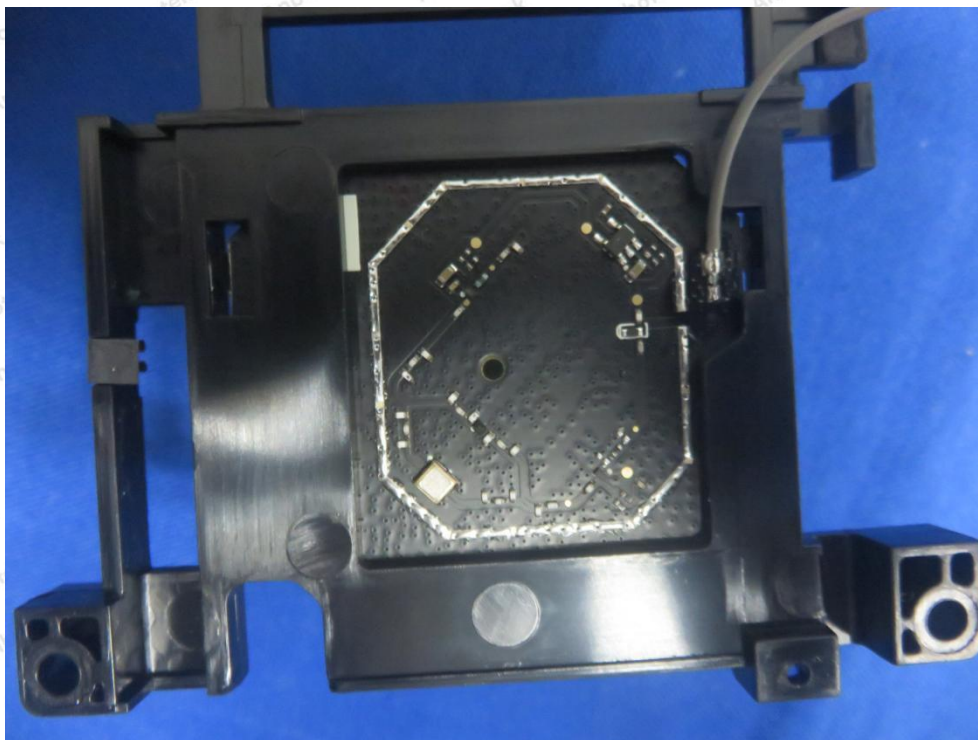

Shenzhen Anbotek Compliance Laboratory Limited

Address: 1/F., Building D, Sogood Science and Technology Park, Sanwei Community, Hangcheng Street, Bao'an District, Shenzhen, Guangdong, China.

Tel: (86) 755-26066440 Fax: (86) 755-26014772 Email: service@anbotek.com

Hotline
400-003-0500
www.anbotek.com