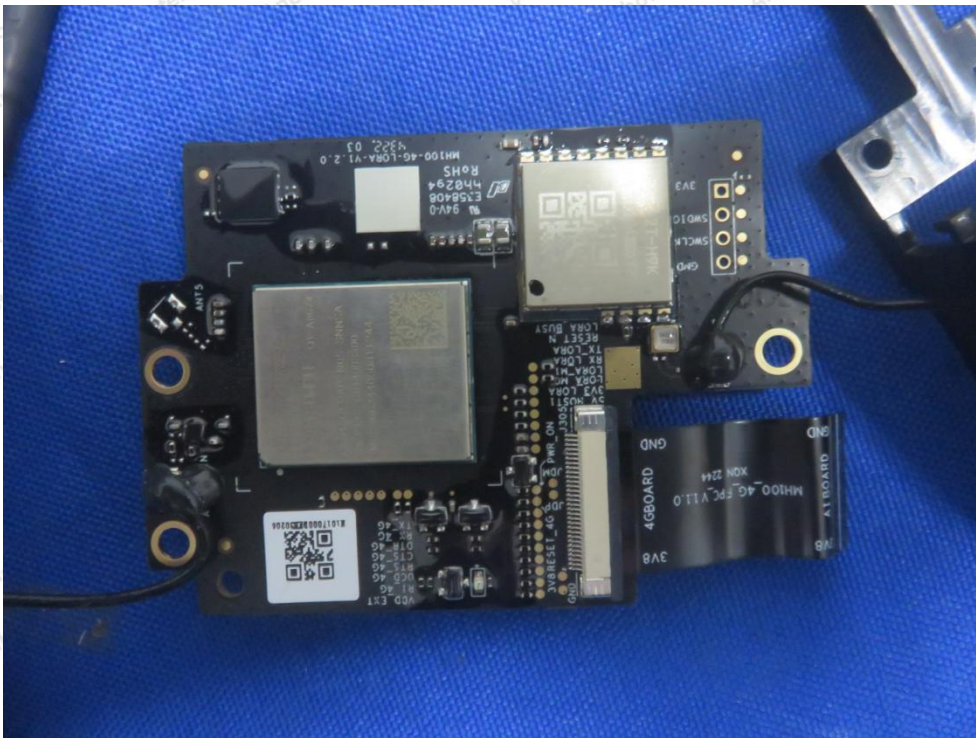

Shenzhen Anbotek Compliance Laboratory Limited

Address: 1/F., Building D, Sogood Science and Technology Park, Sanwei Community, Hangcheng Street, Bao'an District, Shenzhen, Guangdong, China.

Tel: (86) 755-26066440 Fax: (86) 755-26014772 Email: service@anbotek.com

Hotline
400-003-0500
www.anbotek.com