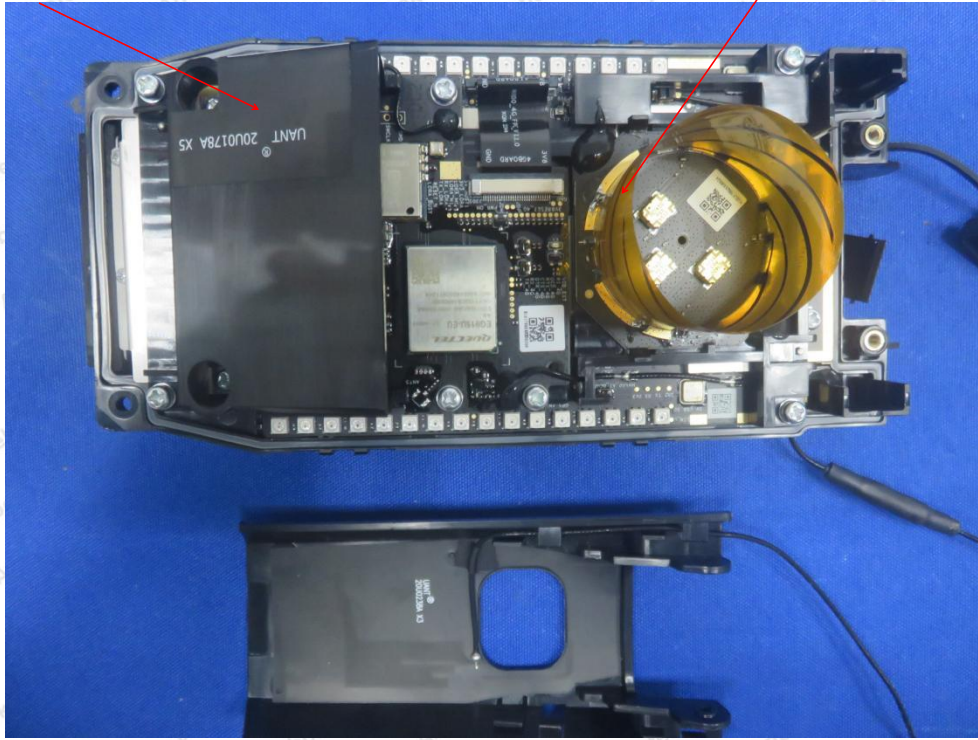

 Hotline  
400-003-0500  
[www.anbotek.com](http://www.anbotek.com)

Lora ANT

GPS RX ANT

BT WIFI ANT

**Shenzhen Anbotek Compliance Laboratory Limited**

Address: 1/F., Building D, Sogood Science and Technology Park, Sanwei Community, Hangcheng Street, Bao'an District, Shenzhen, Guangdong, China.  
Tel: (86) 755-26066440 Fax: (86) 755-26014772 Email: service@anbotek.com