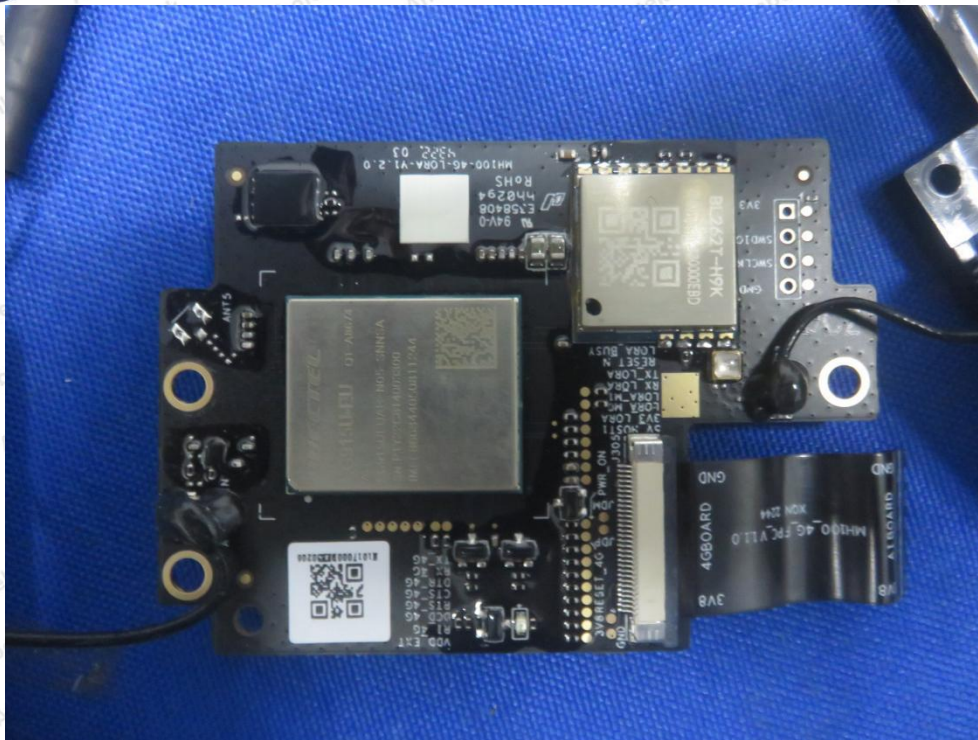

Shenzhen Anbotek Compliance Laboratory Limited

Address: 1/F., Building D, Sogood Science and Technology Park, Sanwei Community, Hangcheng Street, Bao'an District, Shenzhen, Guangdong, China.

Tel: (86) 755-26066440 Fax: (86) 755-26014772 Email: service@anbotek.com

Hotline
400-003-0500
www.anbotek.com