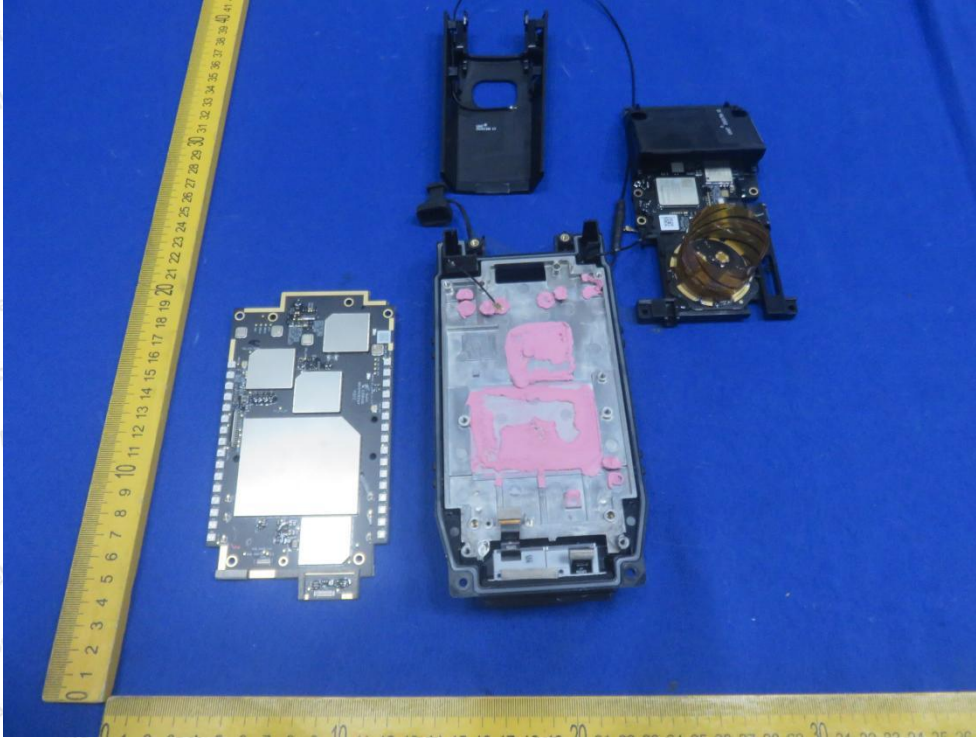

Shenzhen Anbotek Compliance Laboratory Limited

Address: 1/F., Building D, Sogood Science and Technology Park, Sanwei Community, Hangcheng Street, Bao'an District, Shenzhen, Guangdong, China.

Tel: (86) 755-26066440 Fax: (86) 755-26014772 Email: service@anbotek.com

Hotline
400-003-0500
www.anbotek.com