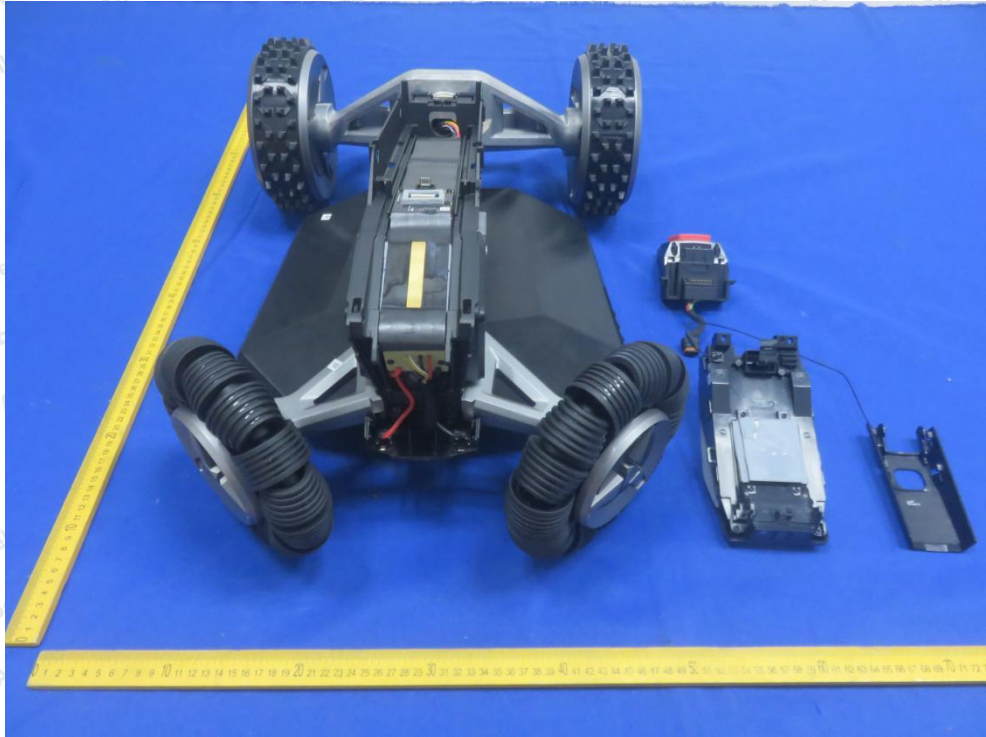

Shenzhen Anbotek Compliance Laboratory Limited

Address: 1/F., Building D, Sogood Science and Technology Park, Sanwei Community, Hangcheng Street, Bao'an District, Shenzhen, Guangdong, China.
Tel: (86) 755-26066440 Fax: (86) 755-26014772 Email: service@anbotek.com

Hotline
400-003-0500
www.anbotek.com