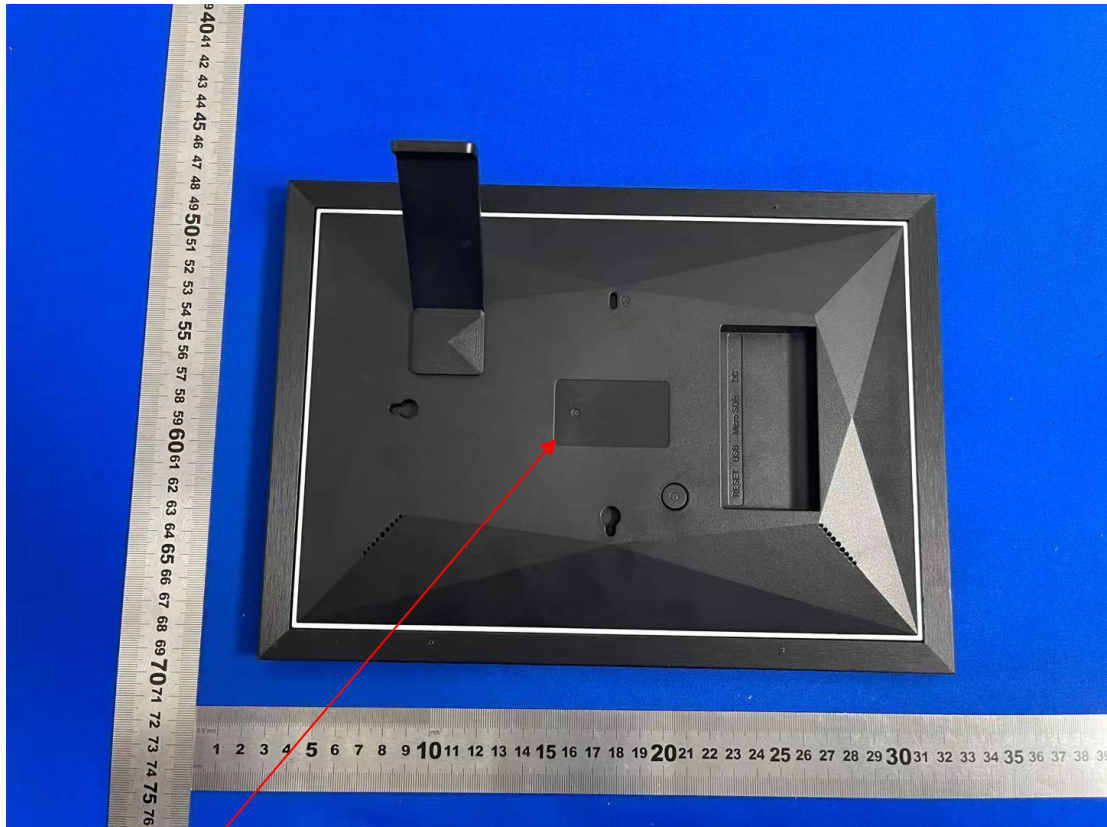

Label and Label Location

FCC ID:2A2KL-X10

L*W: 10mm*7mm

white font on a Black label