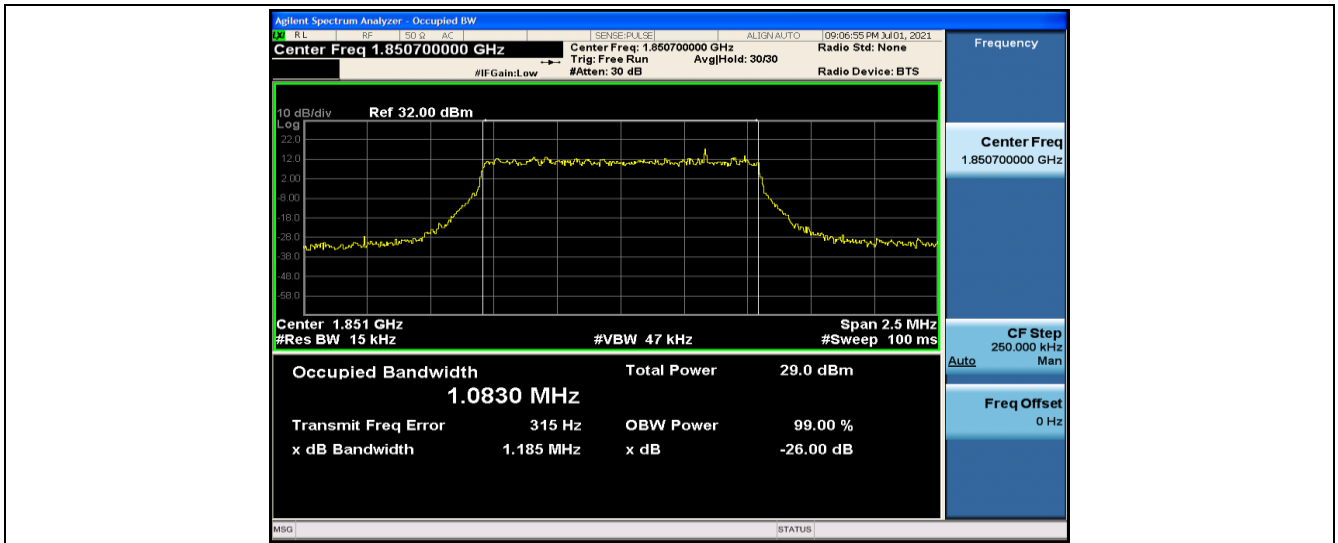

Test Graphs

Band2-1.4MHz-QPSK-18607-6RB#0-1.0830