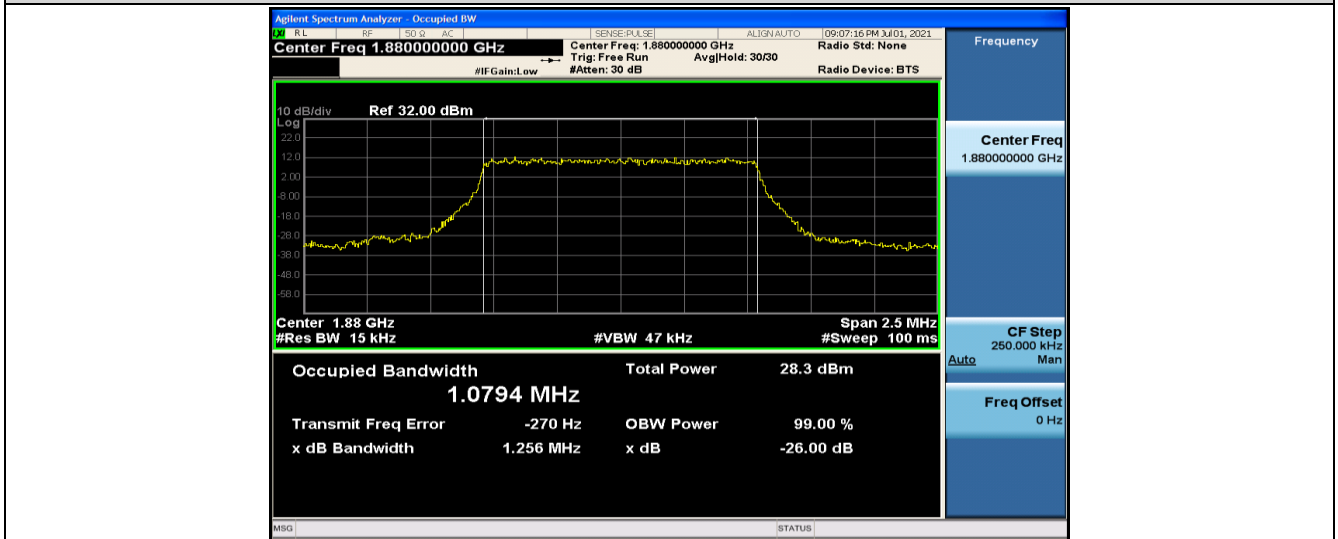

Band2-1.4MHz-QPSK-18900-6RB#0-1.0794