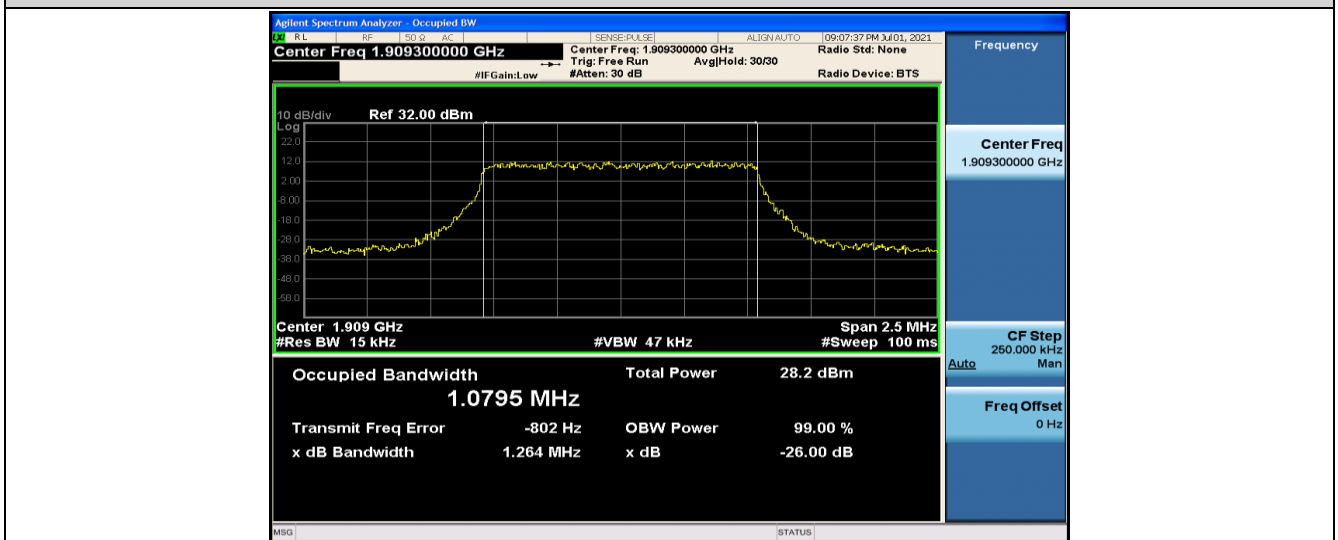

Band26	3MHz	QPSK	26915	15RB#0	2.6876	2.932	PASS
Band26	3MHz	QPSK	27025	15RB#0	2.6926	2.939	PASS
Band26	3MHz	16QAM	26805	15RB#0	2.6868	2.961	PASS
Band26	3MHz	16QAM	26915	15RB#0	2.6857	2.945	PASS
Band26	3MHz	16QAM	27025	15RB#0	2.6894	2.964	PASS
Band26	5MHz	QPSK	26815	25RB#0	4.4861	4.966	PASS
Band26	5MHz	QPSK	26915	25RB#0	4.4756	4.932	PASS
Band26	5MHz	QPSK	27015	25RB#0	4.4757	4.944	PASS
Band26	5MHz	16QAM	26815	25RB#0	4.4815	4.947	PASS
Band26	5MHz	16QAM	26915	25RB#0	4.4867	4.934	PASS
Band26	5MHz	16QAM	27015	25RB#0	4.4706	4.888	PASS
Band26	10MHz	QPSK	26840	50RB#0	8.9405	9.839	PASS
Band26	10MHz	QPSK	26915	50RB#0	8.9371	9.664	PASS
Band26	10MHz	QPSK	26990	50RB#0	8.9331	9.768	PASS
Band26	10MHz	16QAM	26840	50RB#0	8.9397	9.610	PASS
Band26	10MHz	16QAM	26915	50RB#0	8.9363	9.673	PASS
Band26	10MHz	16QAM	26990	50RB#0	8.9190	9.617	PASS
Band26	15MHz	QPSK	26865	75RB#0	13.390	14.48	PASS
Band26	15MHz	QPSK	26915	75RB#0	13.433	14.53	PASS
Band26	15MHz	QPSK	26965	75RB#0	13.391	14.54	PASS
Band26	15MHz	16QAM	26865	75RB#0	13.392	14.46	PASS
Band26	15MHz	16QAM	26915	75RB#0	13.417	14.50	PASS
Band26	15MHz	16QAM	26965	75RB#0	13.412	14.46	PASS

Test Graphs

Band2-1.4MHz-QPSK-18607-6RB#0-1.0830

Band2-1.4MHz-QPSK-18900-6RB#0-1.0794

Band2-1.4MHz-QPSK-19193-6RB#0-1.0795