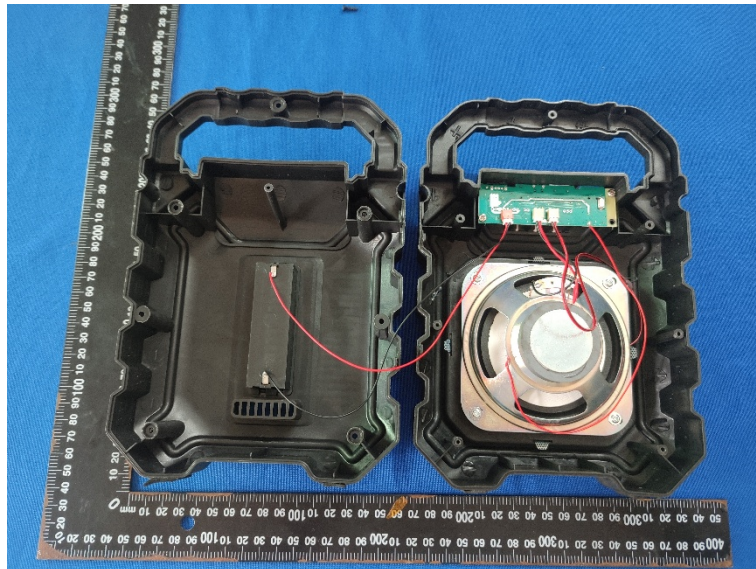

Internal photos

Shenzhen CTA Testing Technology Co., Ltd.

Room 106, Building 1, Yibaolai Industrial Park, Qiaotou Community, Fuhai Street, Bao'an District, Shenzhen, China
Tel:+86-755 2322 5875 E-mail:cta@cta-test.cn Web:http://www.cta-test.cn