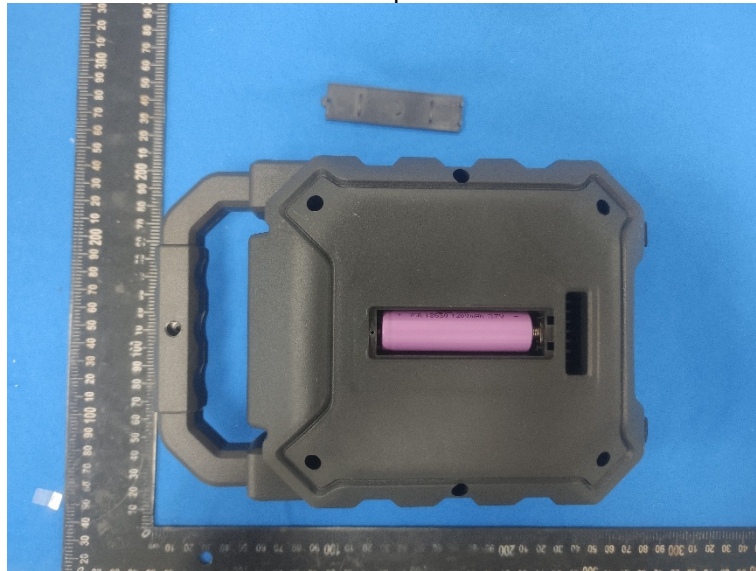

Internal photos

Shenzhen CTA Testing Technology Co., Ltd.

Room 106, Building 1, Yibaolai Industrial Park, Qiaotou Community, Fuhai Street, Bao'an District, Shenzhen, China
Tel:+86-755 2322 5875 E-mail:cta@cta-test.cn Web:http://www.cta-test.cn