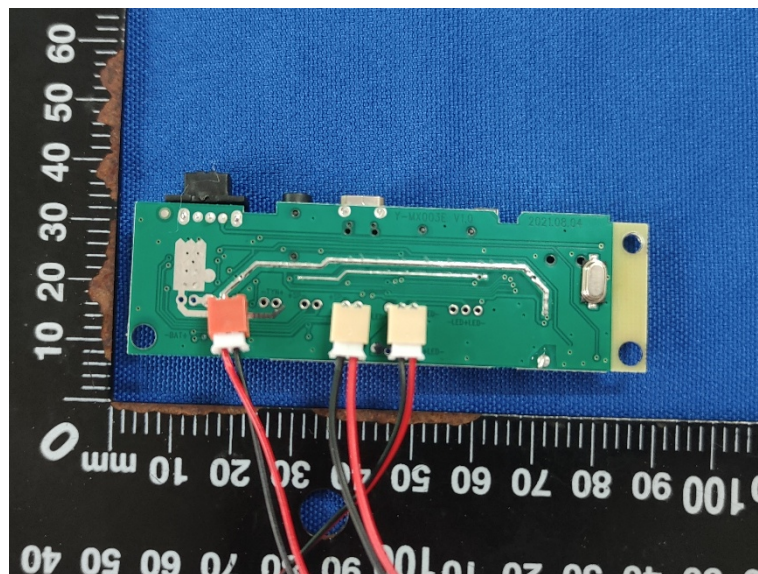

Internal photos

Shenzhen CTA Testing Technology Co., Ltd.

Room 106, Building 1, Yibaolai Industrial Park, Qiaotou Community, Fuhai Street, Bao'an District, Shenzhen, China
Tel:+86-755 2322 5875 E-mail:cta@cta-test.cn Web:http://www.cta-test.cn