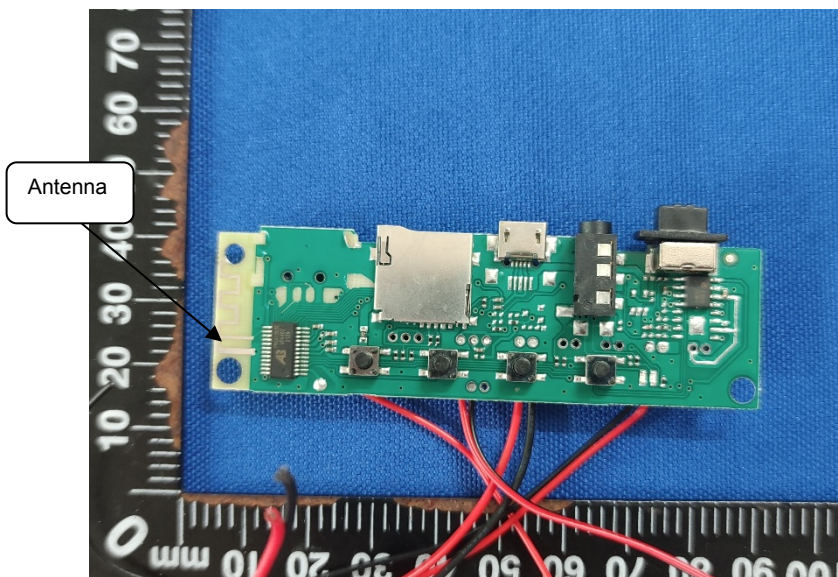

Internal photos

Shenzhen CTA Testing Technology Co., Ltd.

Room 106, Building 1, Yibaolai Industrial Park, Qiaotou Community, Fuhai Street, Bao'an District, Shenzhen, China
Tel:+86-755 2322 5875 E-mail:cta@cta-test.cn Web:http://www.cta-test.cn