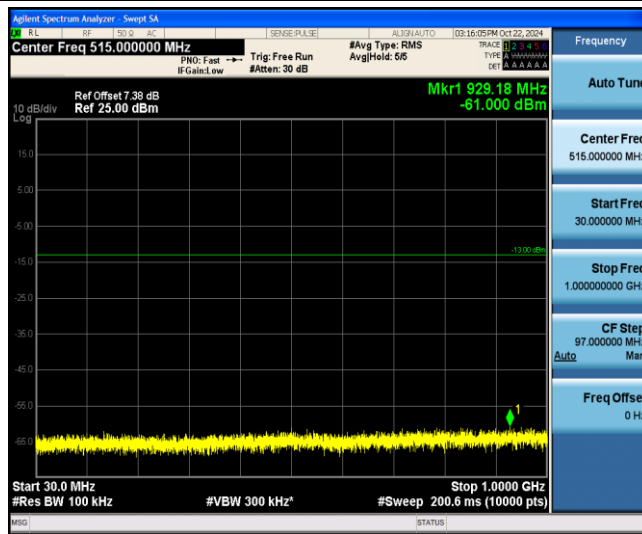

Band4-20MHz-QPSK-20050-1-0-Low-1000-20000--42.31-PASS

Band4-20MHz-QPSK-20175-1-0-Low-30-1000--61-PASS