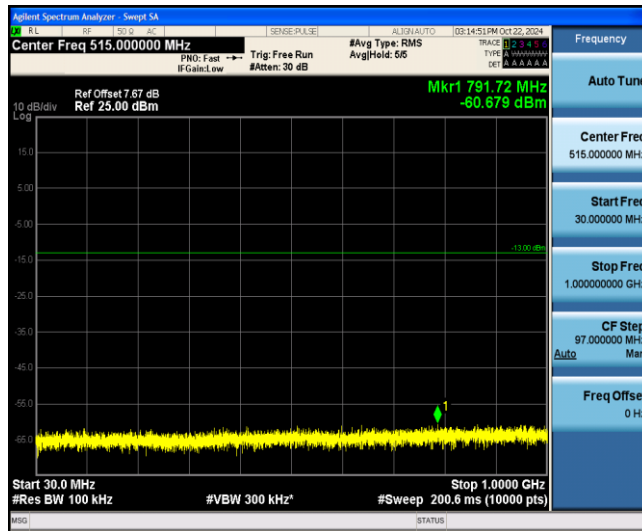

Band4-15MHz-16QAM-20325-1-0-Low-1000-20000--42.36-PASS

Band4-20MHz-QPSK-20050-1-0-Low-30-1000--60.68-PASS