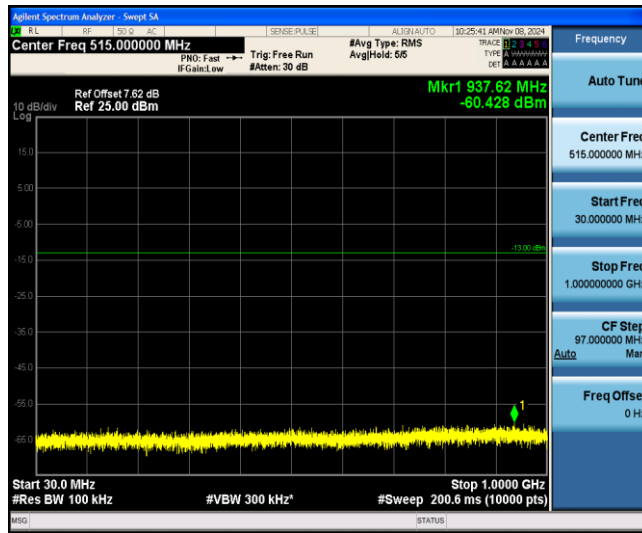

Band25-1.4MHz-QPSK-26683-1-0-High-1000-20000--42.44-PASS

Band25-1.4MHz-16QAM-26047-1-0-Low-30-1000--60.43-PASS