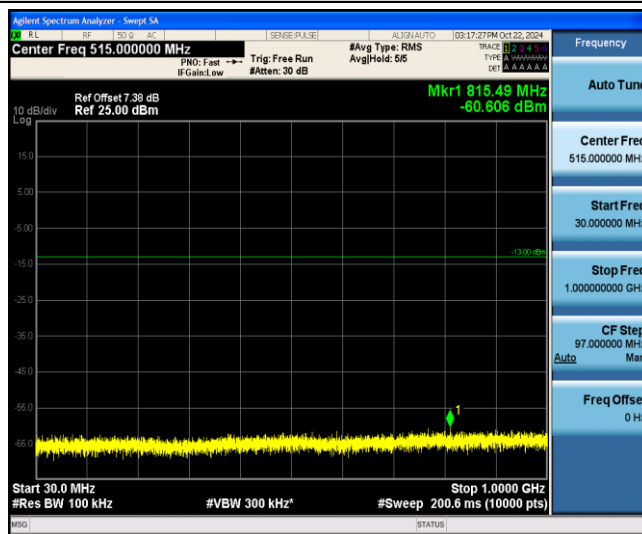

Band4-20MHz-16QAM-20175-1-0-Low-1000-20000--42.42-PASS

Band4-20MHz-1RB#0@Low-20300-1-0-High-30-1000--60.61-PASS