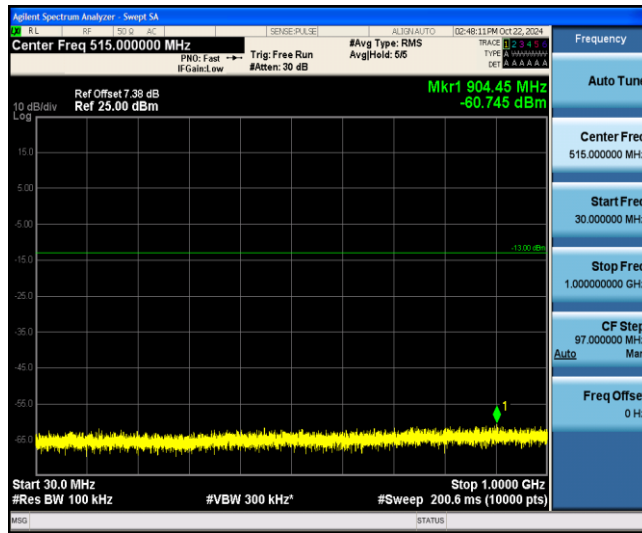

Band4-15MHz-16QAM-20175-1-0-Low-1000-20000--42.85-PASS

Band4-15MHz-16QAM-20325-1-0-Low-30-1000--60.75-PASS