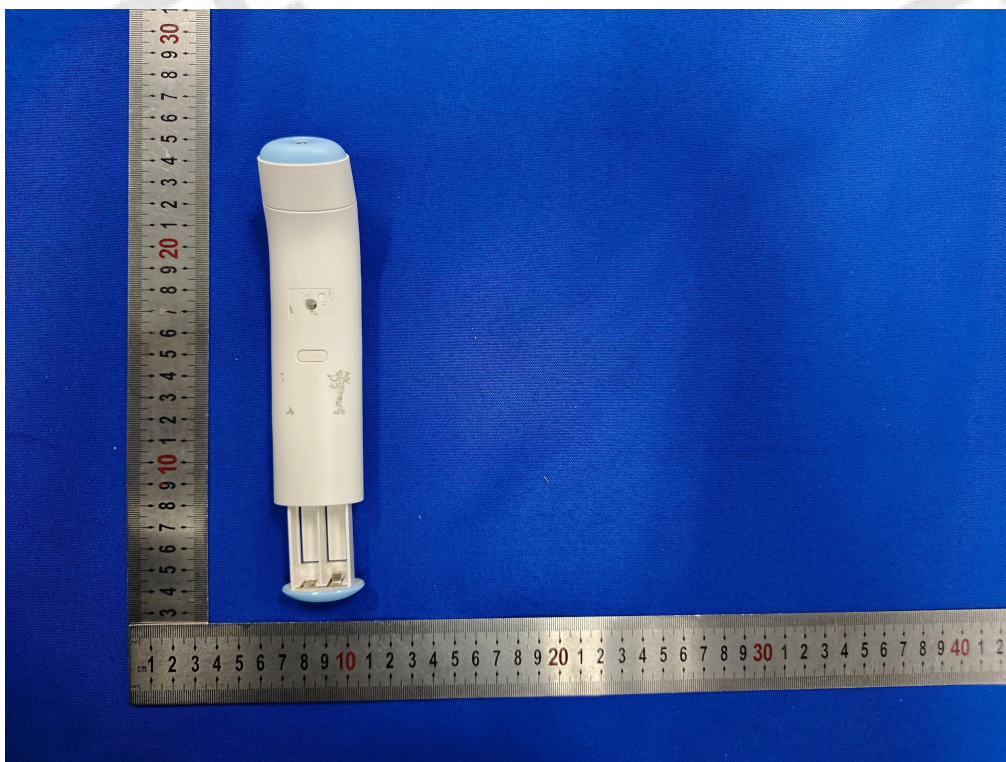

Internal Photos of EUT

Bluetooth Antenna