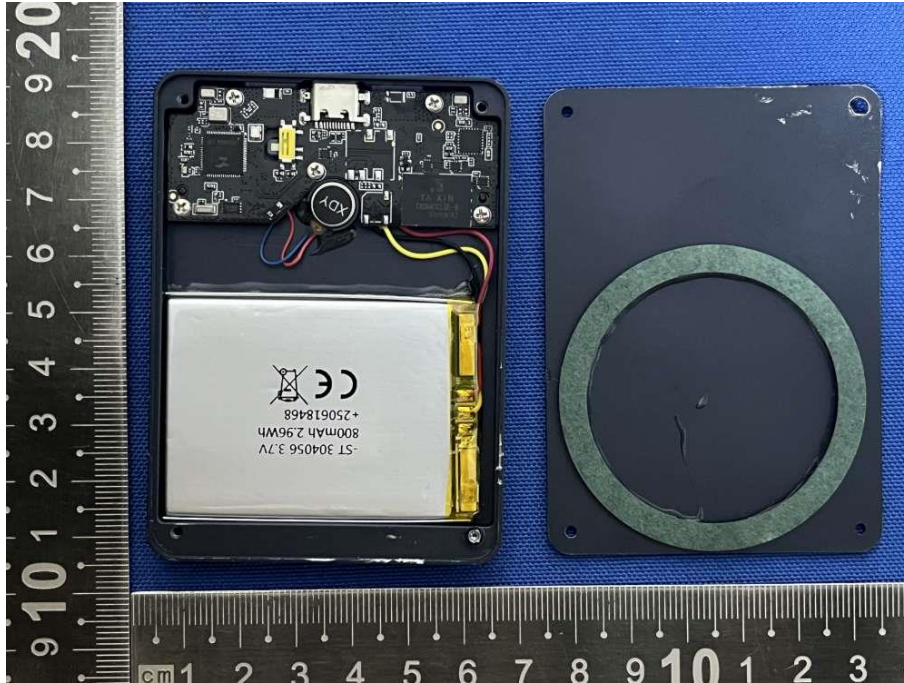

Annex B. EUT Internal Photos

Model: Revoic R1

EUT Internal View 1

EUT Internal View 2

SMD Antenna

EUT Internal View 3

EUT Internal View 4