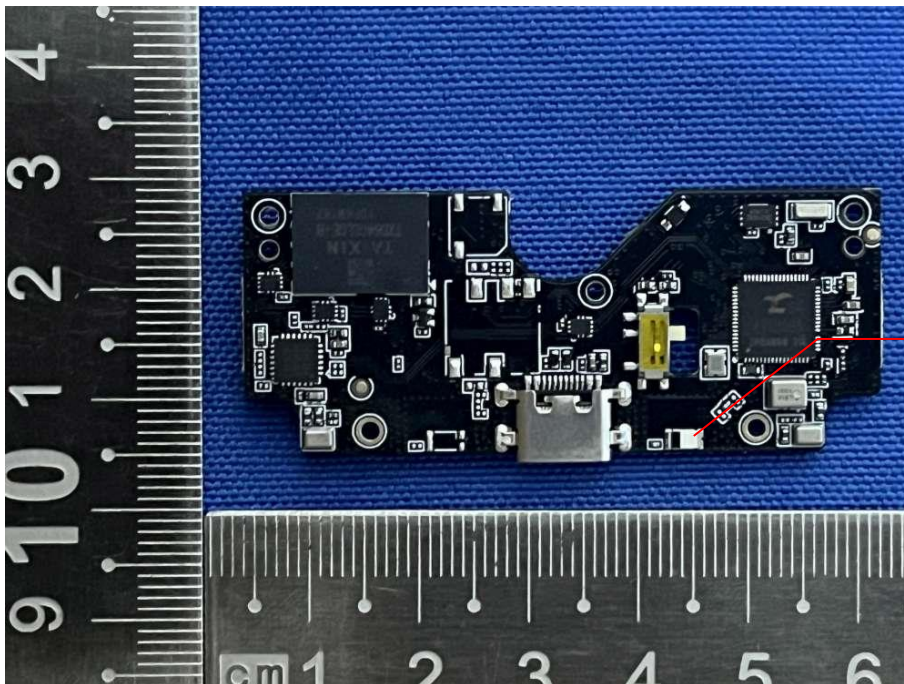

Annex B. EUT Internal Photos

Model: Revoic R1

EUT Internal View 1

EUT Internal View 2

SMD Antenna

EUT Internal View 3

EUT Internal View 4