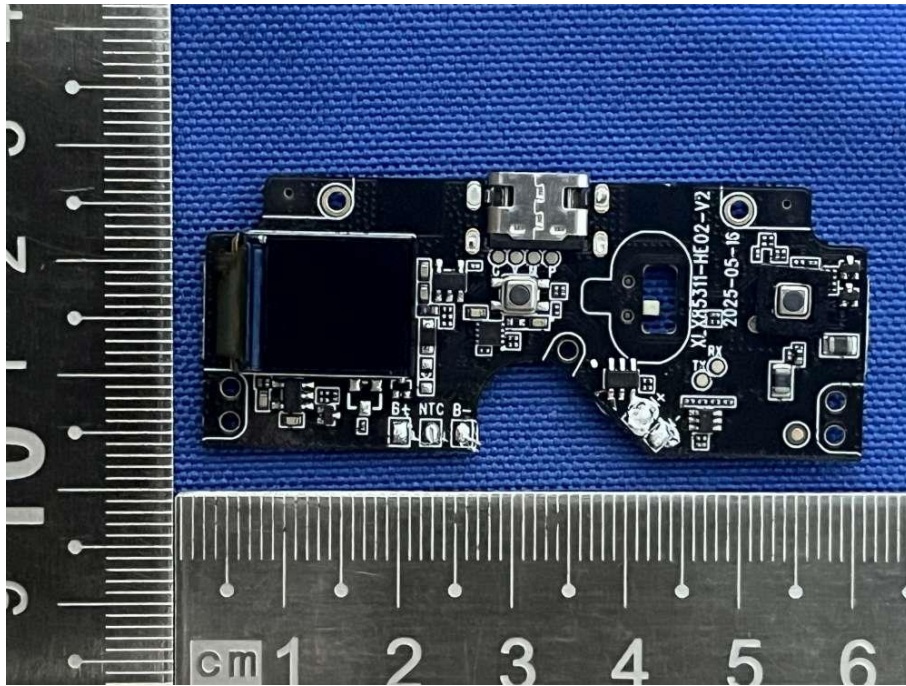

Annex B. EUT Internal Photos

Model: Revoic R1

EUT Internal View 1

EUT Internal View 2

SMD Antenna

EUT Internal View 3

EUT Internal View 4