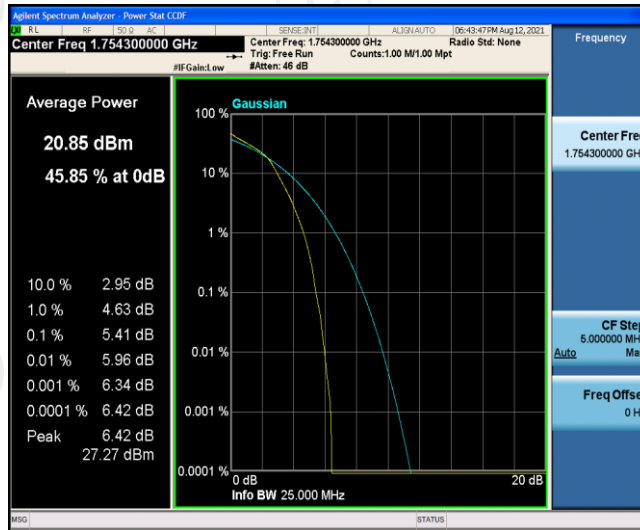

Band4-1.4MHz-16QAM-20393-6RB#0

Band4-3MHz-QPSK-19965-1RB#0