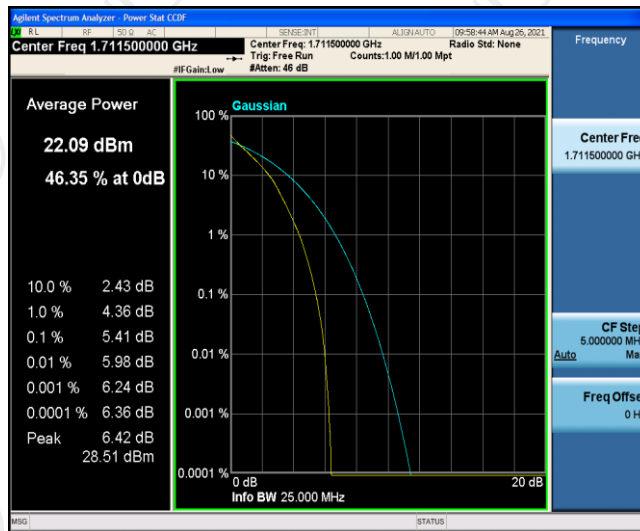

Band4-3MHz-16QAM-19965-1RB#0

Band4-3MHz-16QAM-19965-15RB#0