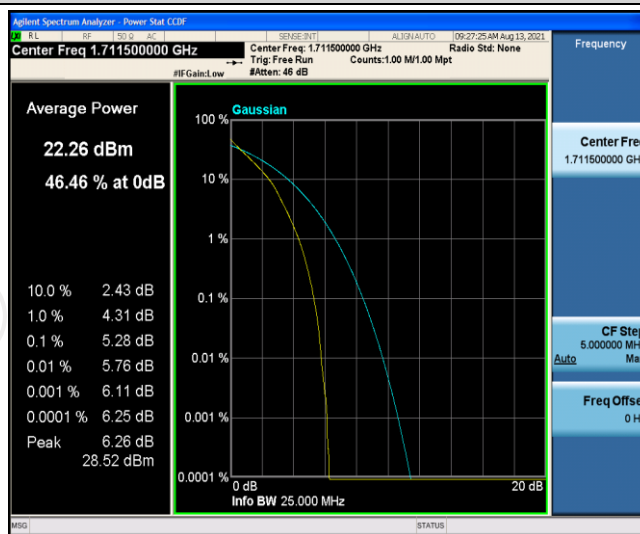

Band4-3MHz-QPSK-19965-15RB#0

Band4-3MHz-QPSK-20175-1RB#0