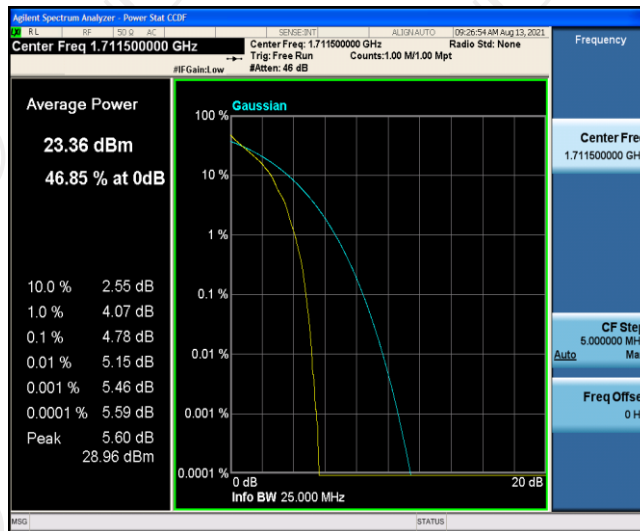

Band4-3MHz-QPSK-19965-1RB#0

Band4-3MHz-QPSK-19965-15RB#0