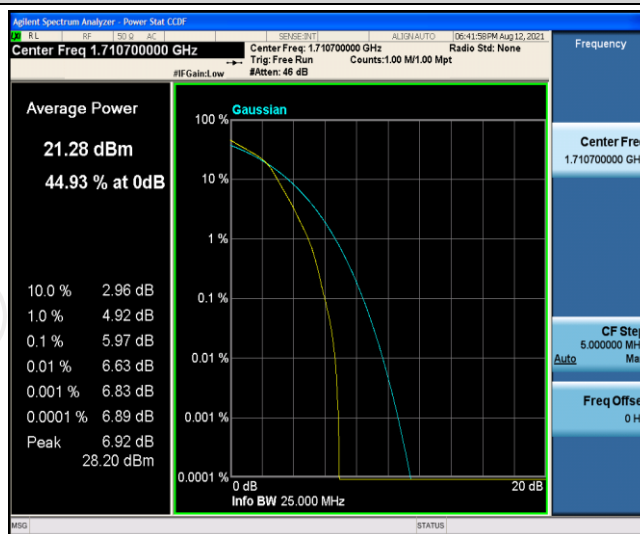

Test Graphs

Band4-1.4MHz-QPSK-20175-6RB#0

Band4-1.4MHz-QPSK-20393-1RB#0

Band4-1.4MHz-QPSK-20393-6RB#0

Band4-1.4MHz-16QAM-19957-1RB#0

Band4-1.4MHz-16QAM-19957-6RB#0

Band4-1.4MHz-16QAM-20175-1RB#0

Band4-1.4MHz-16QAM-20175-6RB#0