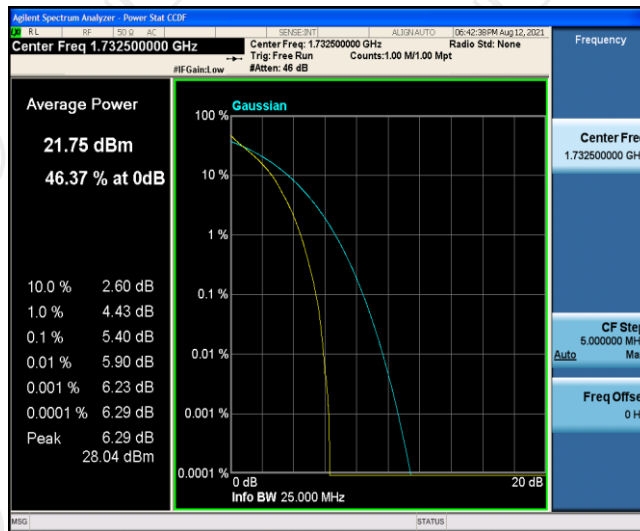

Band4-1.4MHz-QPSK-20175-6RB#0

Band4-1.4MHz-QPSK-20393-1RB#0