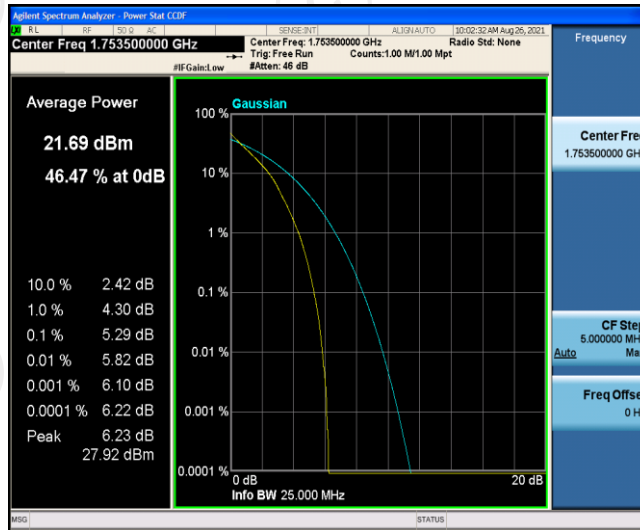

Band4-3MHz-QPSK-20385-15RB#0

Band4-3MHz-16QAM-19965-1RB#0