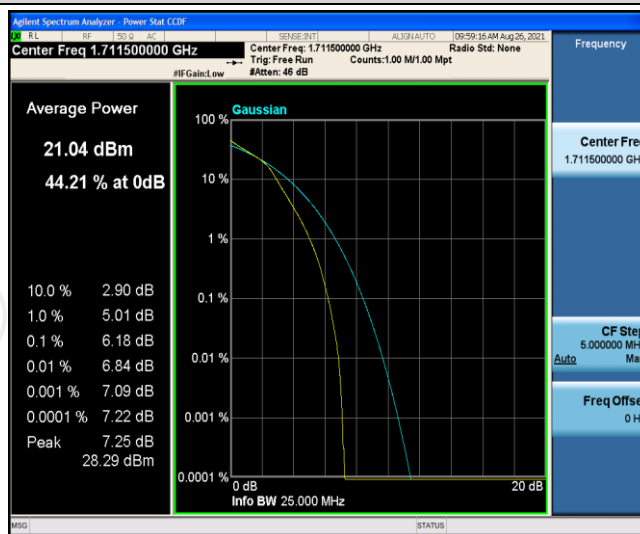

Band4-3MHz-16QAM-19965-15RB#0

Band4-3MHz-16QAM-20175-1RB#0