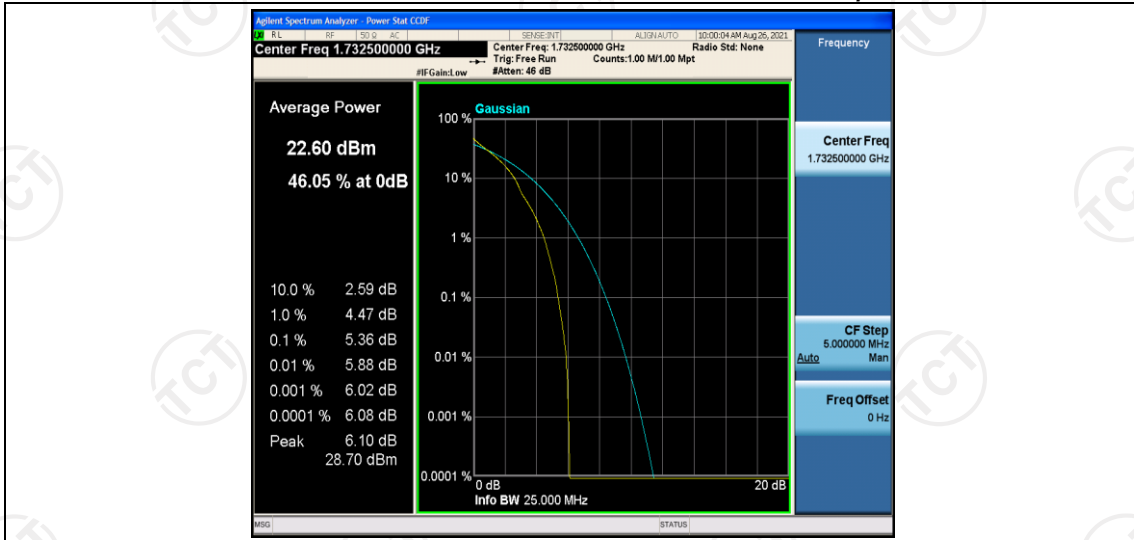

Band4-3MHz-16QAM-20175-1RB#0

Band4-3MHz-16QAM-20175-15RB#0