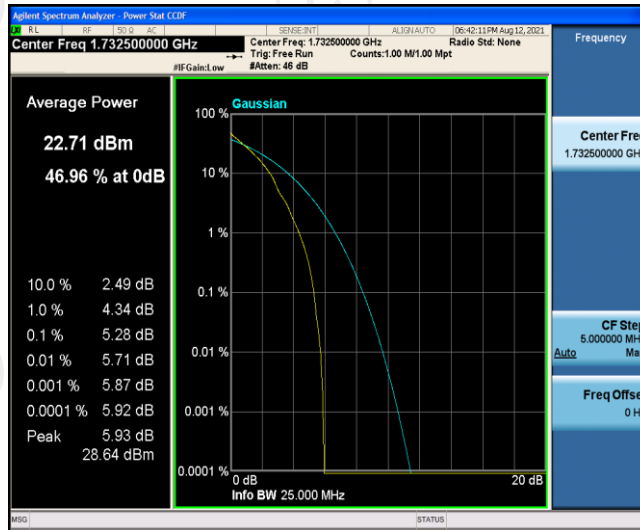

Band4-1.4MHz-QPSK-20175-6RB#0