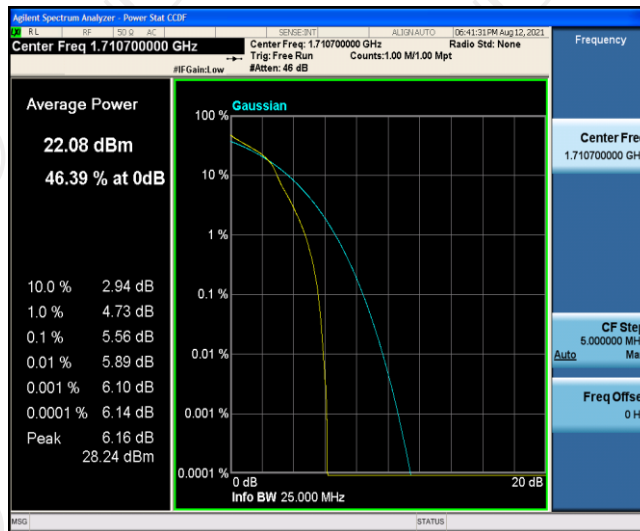

Test Graphs

Band4-1.4MHz-QPSK-20175-6RB#0

Band4-1.4MHz-QPSK-20393-1RB#0

Band4-1.4MHz-QPSK-20393-6RB#0

Band4-1.4MHz-16QAM-19957-1RB#0

Band4-1.4MHz-16QAM-19957-6RB#0

Band4-1.4MHz-16QAM-20175-1RB#0

Band4-1.4MHz-16QAM-20175-6RB#0