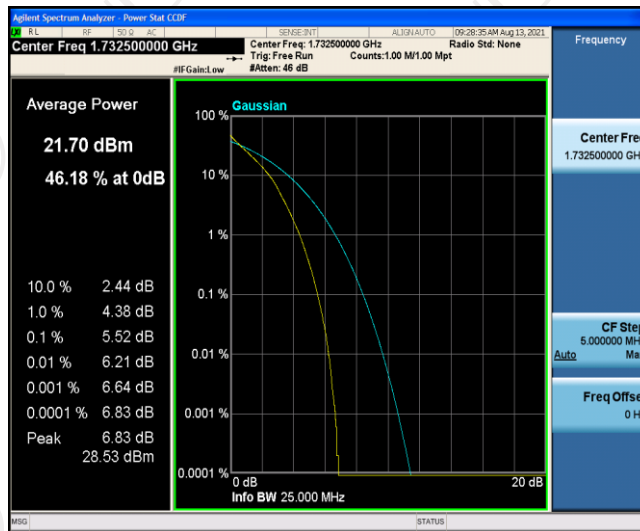

Band4-3MHz-QPSK-20175-15RB#0

Band4-3MHz-QPSK-20385-1RB#0