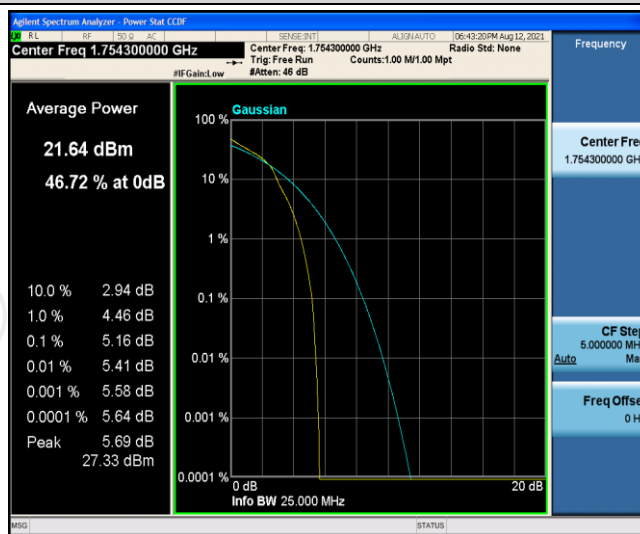

Band4-1.4MHz-16QAM-20393-1RB#0

Band4-1.4MHz-16QAM-20393-6RB#0