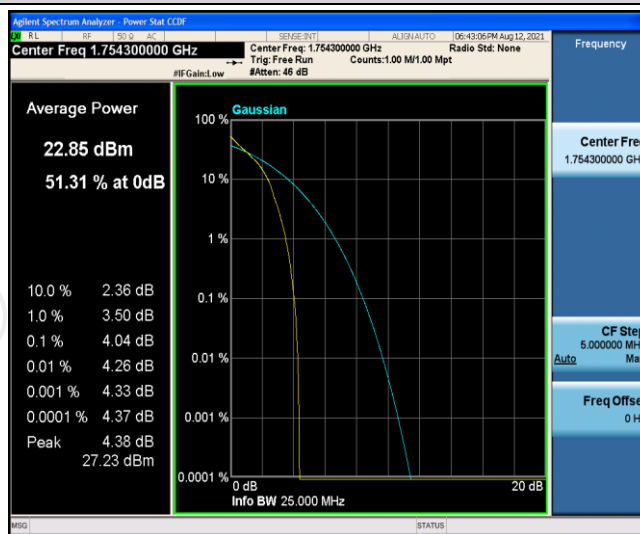

Test Graphs

Band4-1.4MHz-QPSK-20175-6RB#0

Band4-1.4MHz-QPSK-20393-1RB#0

Band4-1.4MHz-QPSK-20393-6RB#0

Band4-1.4MHz-16QAM-19957-1RB#0

Band4-1.4MHz-16QAM-19957-6RB#0

Band4-1.4MHz-16QAM-20175-1RB#0

Band4-1.4MHz-16QAM-20175-6RB#0