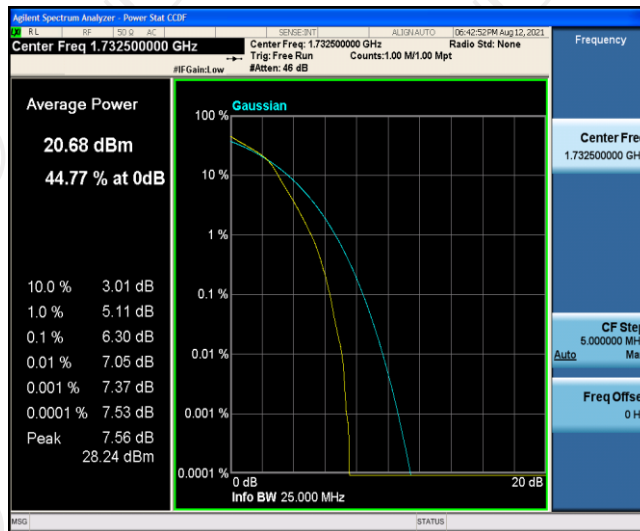

Test Graphs

Band4-1.4MHz-QPSK-20175-6RB#0

Band4-1.4MHz-QPSK-20393-1RB#0

Band4-1.4MHz-QPSK-20393-6RB#0

Band4-1.4MHz-16QAM-19957-1RB#0

Band4-1.4MHz-16QAM-19957-6RB#0

Band4-1.4MHz-16QAM-20175-1RB#0

Band4-1.4MHz-16QAM-20175-6RB#0