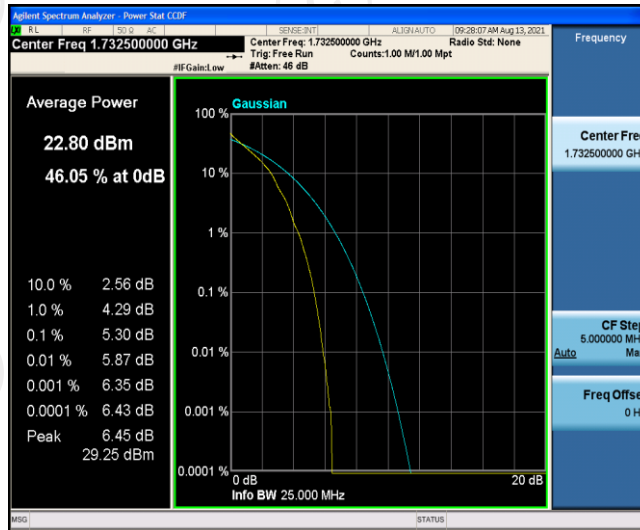

Band4-3MHz-QPSK-20175-1RB#0

Band4-3MHz-QPSK-20175-15RB#0