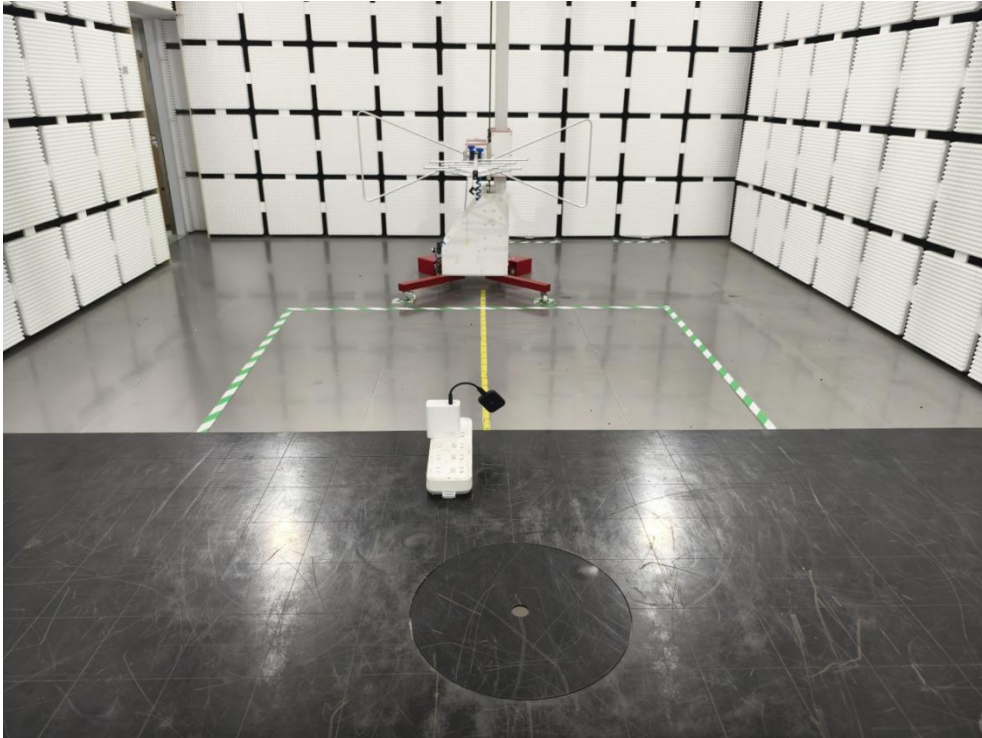

Appendix I Test Setup Photo

FCC ID: 2A25C-AF01

Spurious Radiation Emissions Test (<1G)

Spurious Radiation Emissions Test (> 1G)

Conducted emission Test

-----End-----